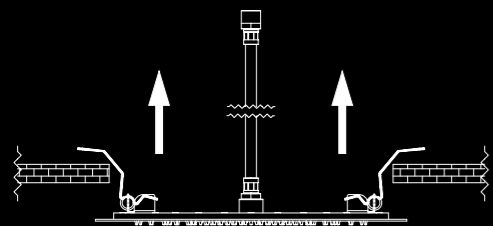

SUMMER RAIN

CLEAN JET

SUMMER RAIN

CLEAN JET

BALANCE YOUR ENERGY THROUGH CHROMOTHERAPY

Atmolight colours

INNOVATIVE EASY INSTALLATION

Patented system allows easy ceiling installation, harmoniously integrated. KLUDI-ASANA is also available for the bath – as a beautifully designed waterfall spout. The system is ideal for both small renovations and large projects and reduces installation time to just a few minutes.