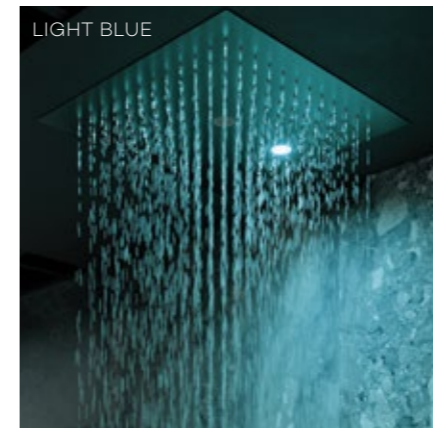

A wide range

- Three sizes: 340x340 mm, 440x440 mm, 600x300 mm
- Single jet (summer rain) or dual jet (summer rain and clean jet or summer rain and waterfall)
- Atmolight, ambiance lighting (LED) for Chromotherapy

SUMMER RAIN

CLEAN JET

SUMMER RAIN

CLEAN JET

BALANCE YOUR ENERGY THROUGH CHROMOTHERAPY

Atmolight colours

INNOVATIVE EASY INSTALLATION

Patented system allows easy ceiling installation, harmoniously integrated. KLUDI-ASANA is also available for the bath – as a beautifully designed waterfall spout. The system is ideal for both small renovations and large projects and reduces installation time to just a few minutes.