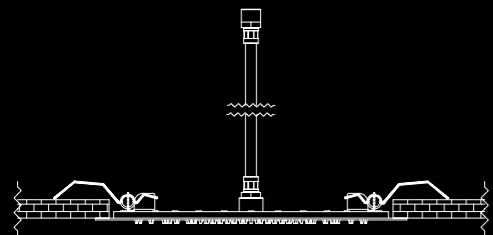

SUMMER RAIN

CLEAN JET

SUMMER RAIN

CLEAN JET

BALANCE YOUR ENERGY THROUGH CHROMOTHERAPY

Atmolight colours

INNOVATIVE EASY INSTALLATION

Patented system allows easy ceiling installation, harmoniously integrated. KLUDI-ASANA is also available for the bath – as a beautifully designed waterfall spout. The system is ideal for both small renovations and large projects and reduces installation time to just a few minutes.