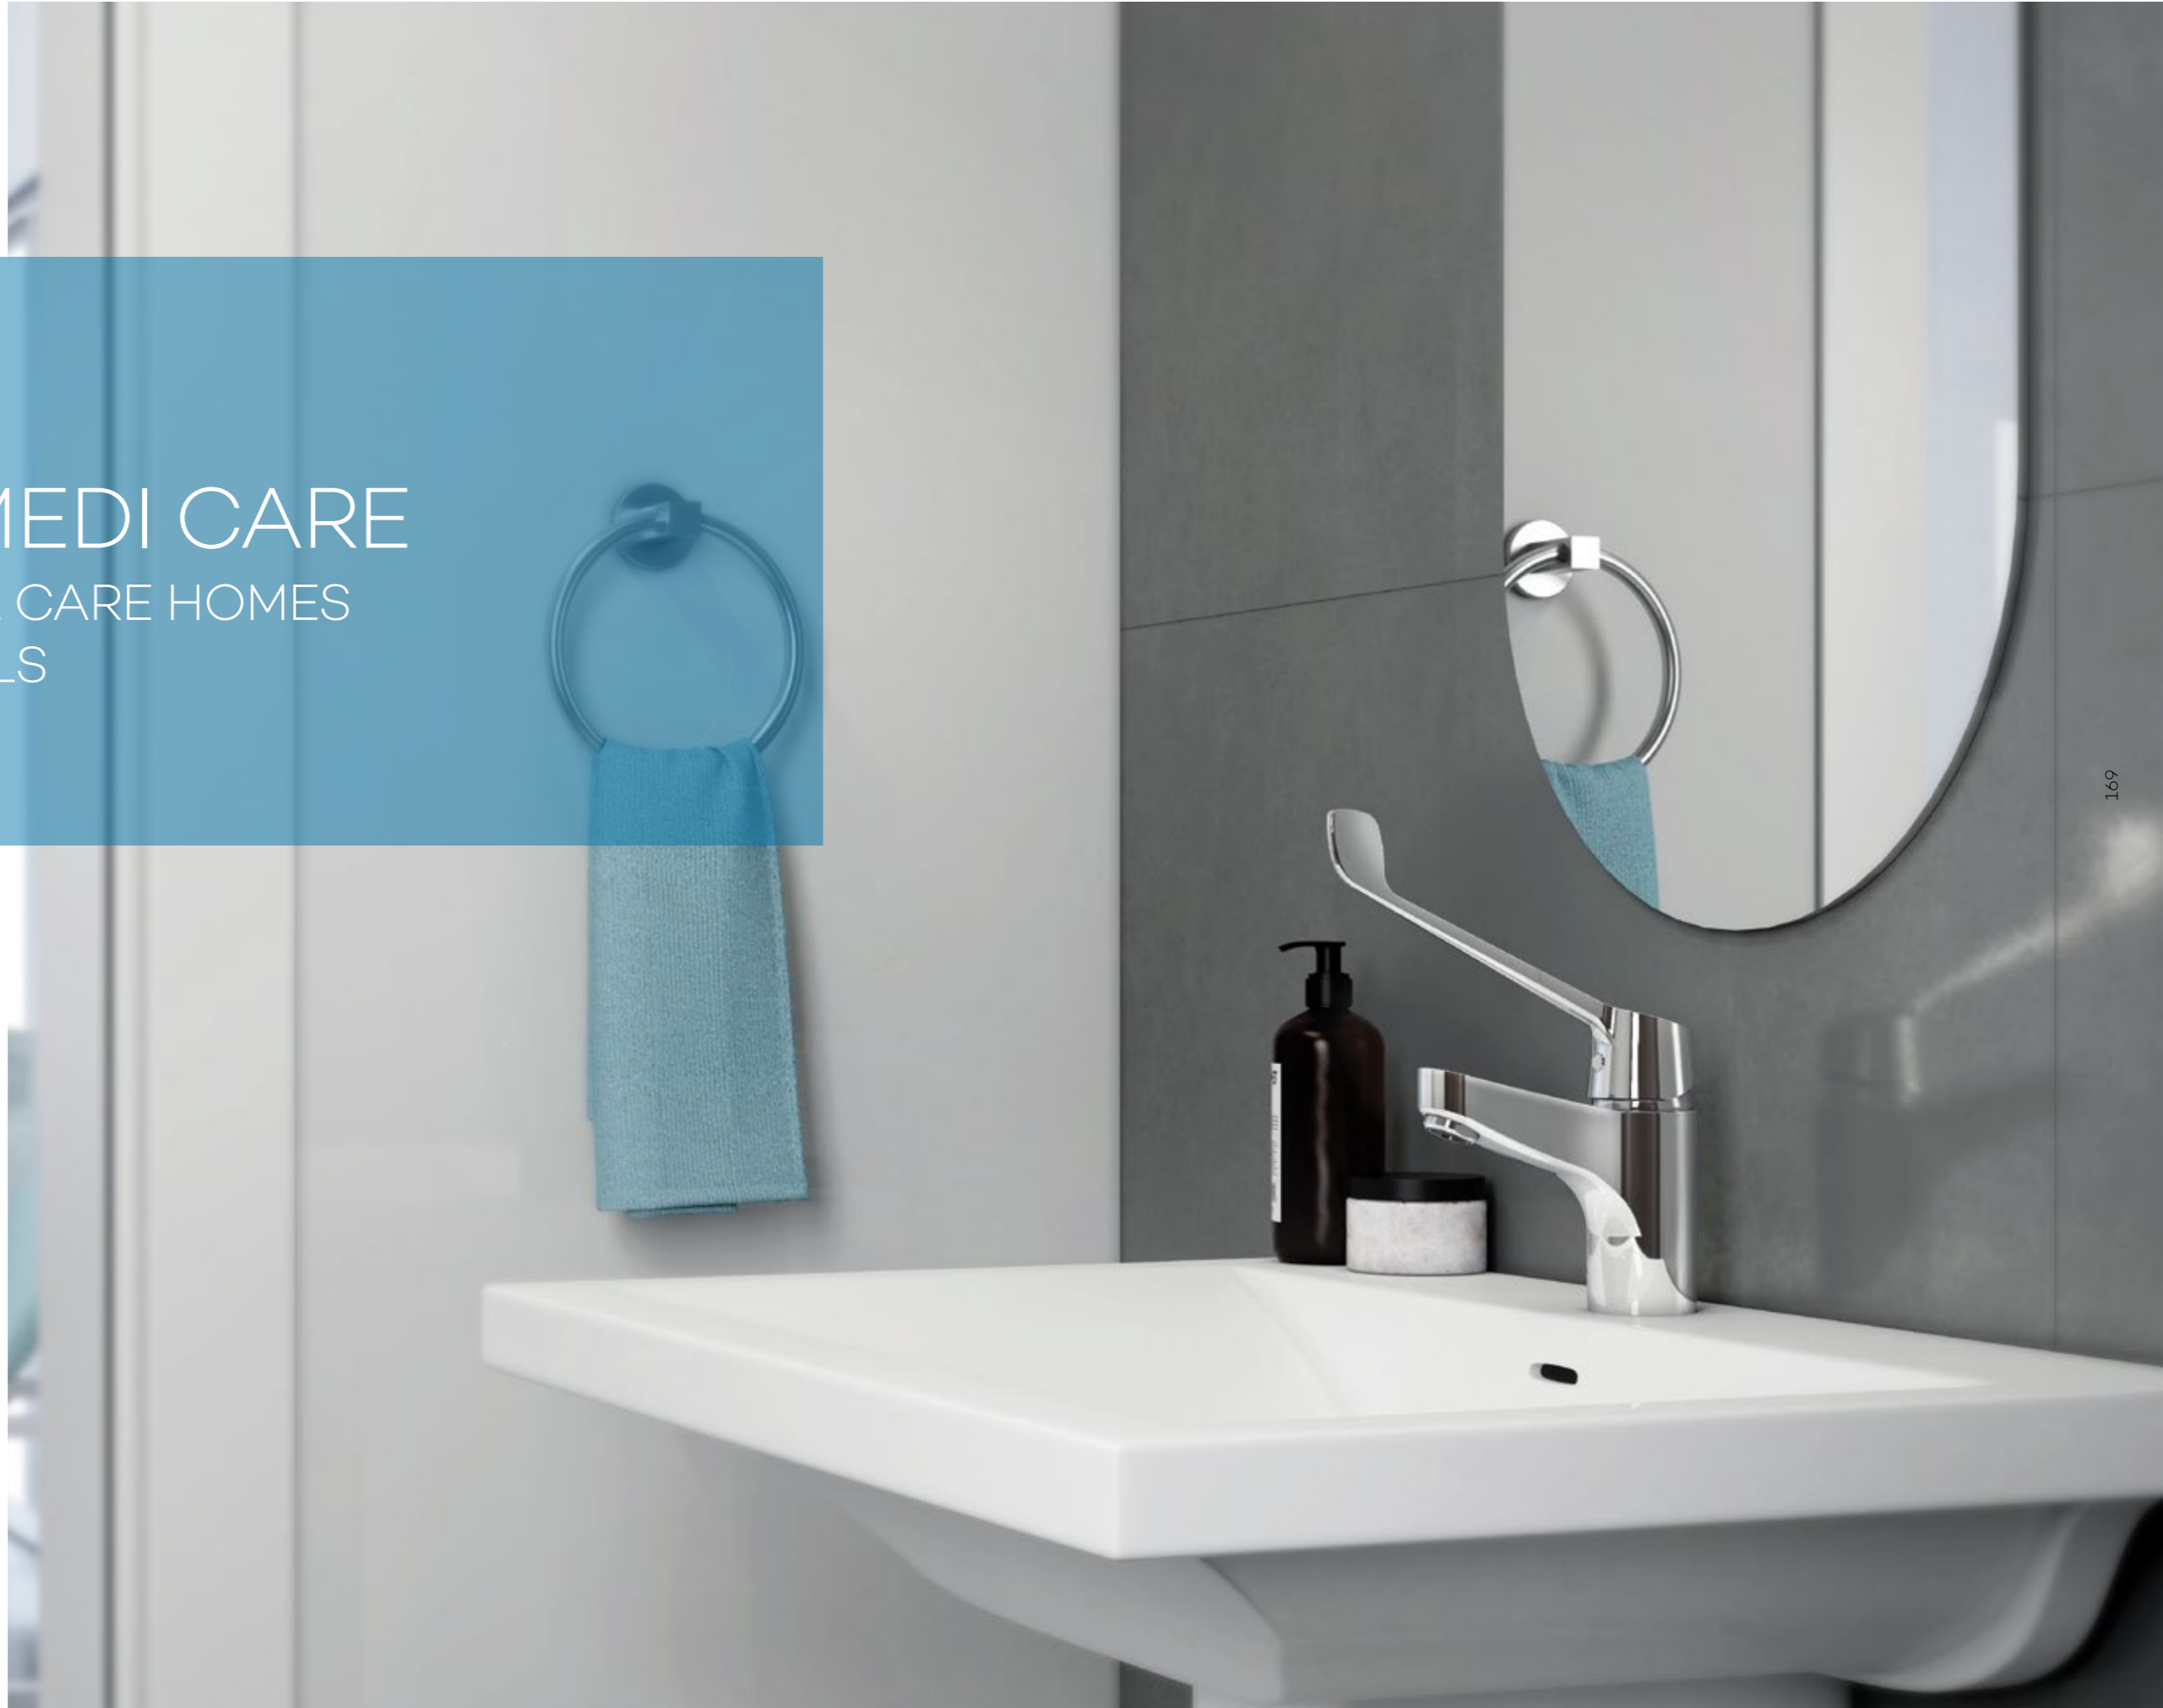

KLUDI-MEDI CARE
FOR NURSING, CARE HOMES
AND HOSPITALS