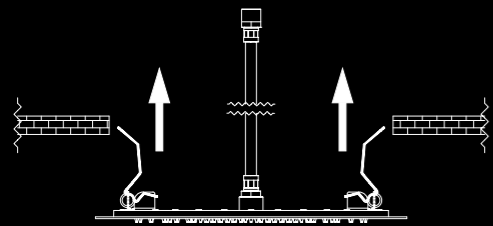

SUMMER RAIN

CLEAN JET

SUMMER RAIN

CLEAN JET

BALANCE YOUR ENERGY THROUGH CHROMOTHERAPY

Atmolight colours

INNOVATIVE EASY INSTALLATION

Patented system allows easy ceiling installation, harmoniously integrated. KLUDI-ASANA is also available for the bath – as a beautifully designed waterfall spout. The system is ideal for both small renovations and large projects and reduces installation time to just a few minutes.