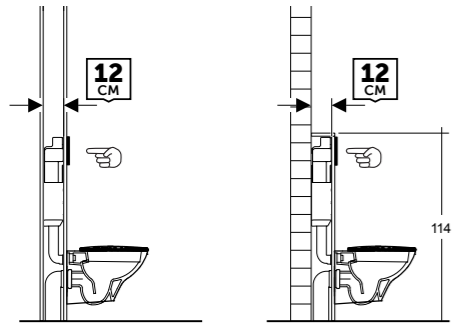

12 CM WALL-THICKNESS

In the wall or in front of it, with flushing actuation from the front