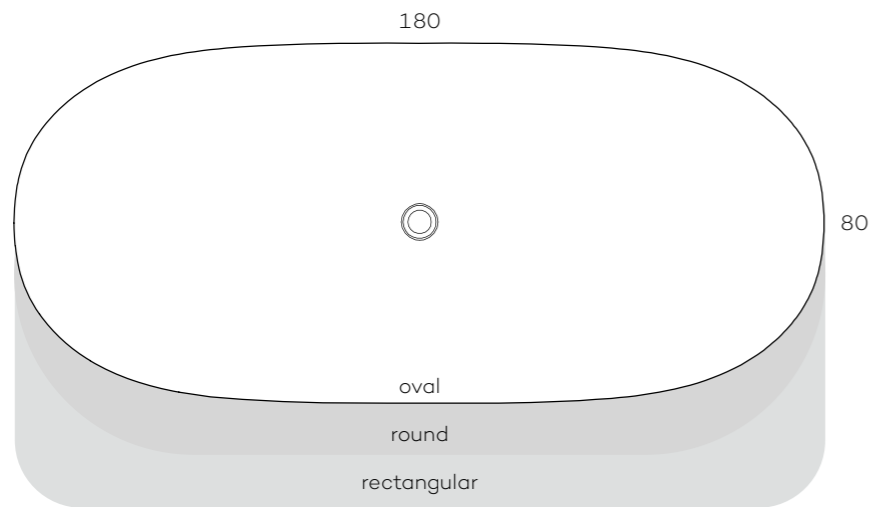

ACRYLIC FEATURES

LIGHT FASTNESS

SHOCK RESISTANT

LIGHT WEIGHT

EASY TO CLEAN & MAINTAIN

RESISTANT TO CHEMICAL PRODUCTS

HEAT RESISTANT UP TO 100°C

ADJUSTABLE METAL FEET FACTORY FITTED

FIBERGLASS INTERNAL REINFORCEMENT

White
Item no. 56B0143

White
Item no. 56B0243

White
Item no. 56B0543

White
Item no. 56B0443

DROP-IN IN ACRYLYC

White
Item no. 56B0343

White
Item no. 28B0243

White
Item no. 28B0143

DROP-IN IN ACRYLYC