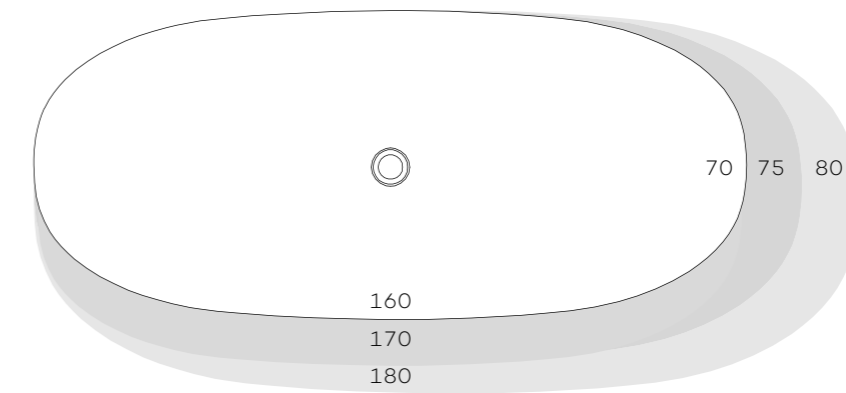

Bathtub 170x75 h58 cm
Oval
Drain included

Matt White
Item no. 51BF0253

Bathtub 180x80 h58 cm
Oval
Drain included

Matt White
Item no. 51BF0153

FREESTANDING IN RAKSOLID

RAKSOLID FEATURES

PLEASANT TO TOUCH

EXTERNAL LACQUERING**