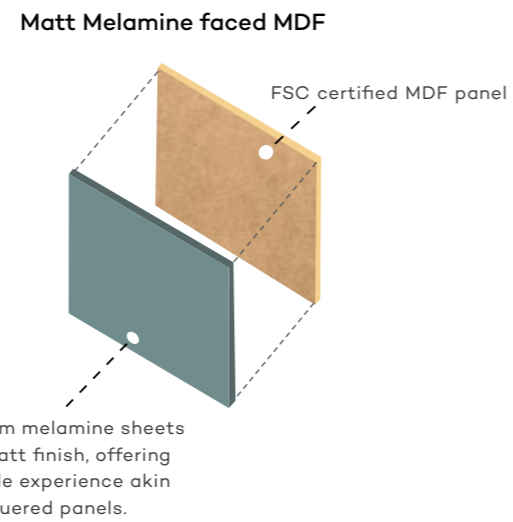

FSC® CERTIFICATION
WOODEN MATERIALS ARE FSC CERTIFIED.

Beyond its robustness, melamine faced MDF elevates the aesthetic appeal of any space with its sleek and uniform surface. The melamine sheet finish imbues the material with a lustrous sheen, creating a visually striking canvas for design endeavors. Moreover, melamine faced MDF exudes practicality and ease of maintenance, further enhancing its allure in both residential and commercial settings. Its smooth and non-porous surface repels scratches, moisture, and stains with ease, ensuring effortless upkeep and longevity. With minimal maintenance requirements, melamine faced MDF offers enduring beauty and functionality over time.