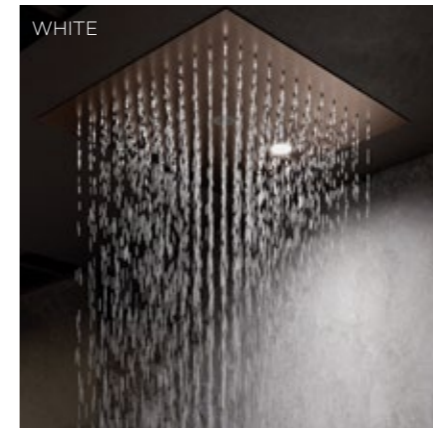

SUMMER RAIN

CLEAN JET

SUMMER RAIN

CLEAN JET

BALANCE YOUR ENERGY THROUGH CHROMOTHERAPY

Atmolight colours

INNOVATIVE EASY INSTALLATION

Patented system allows easy ceiling installation, harmoniously integrated. KLUDI-ASANA is also available for the bath – as a beautifully designed waterfall spout. The system is ideal for both small renovations and large projects and reduces installation time to just a few minutes.