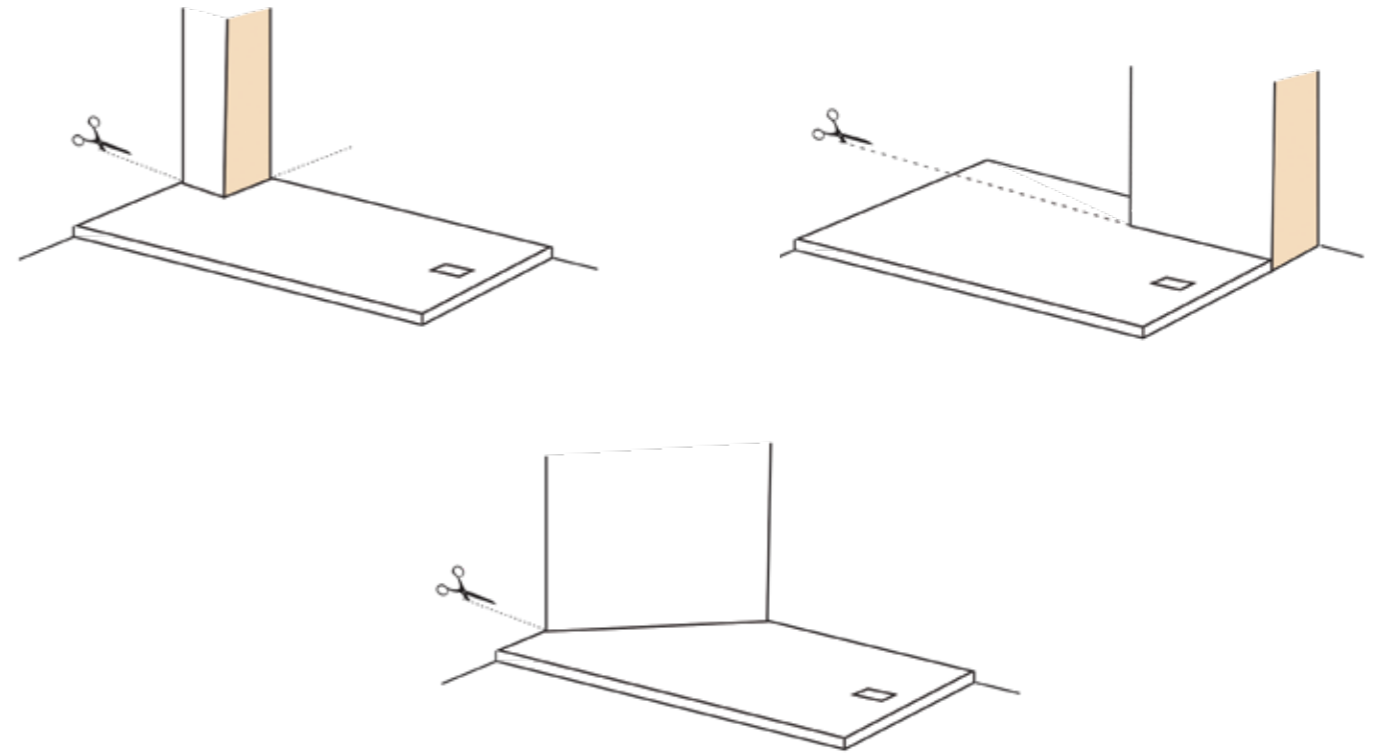

SOME EXAMPLES OF CUSTOMIZATION

430

431