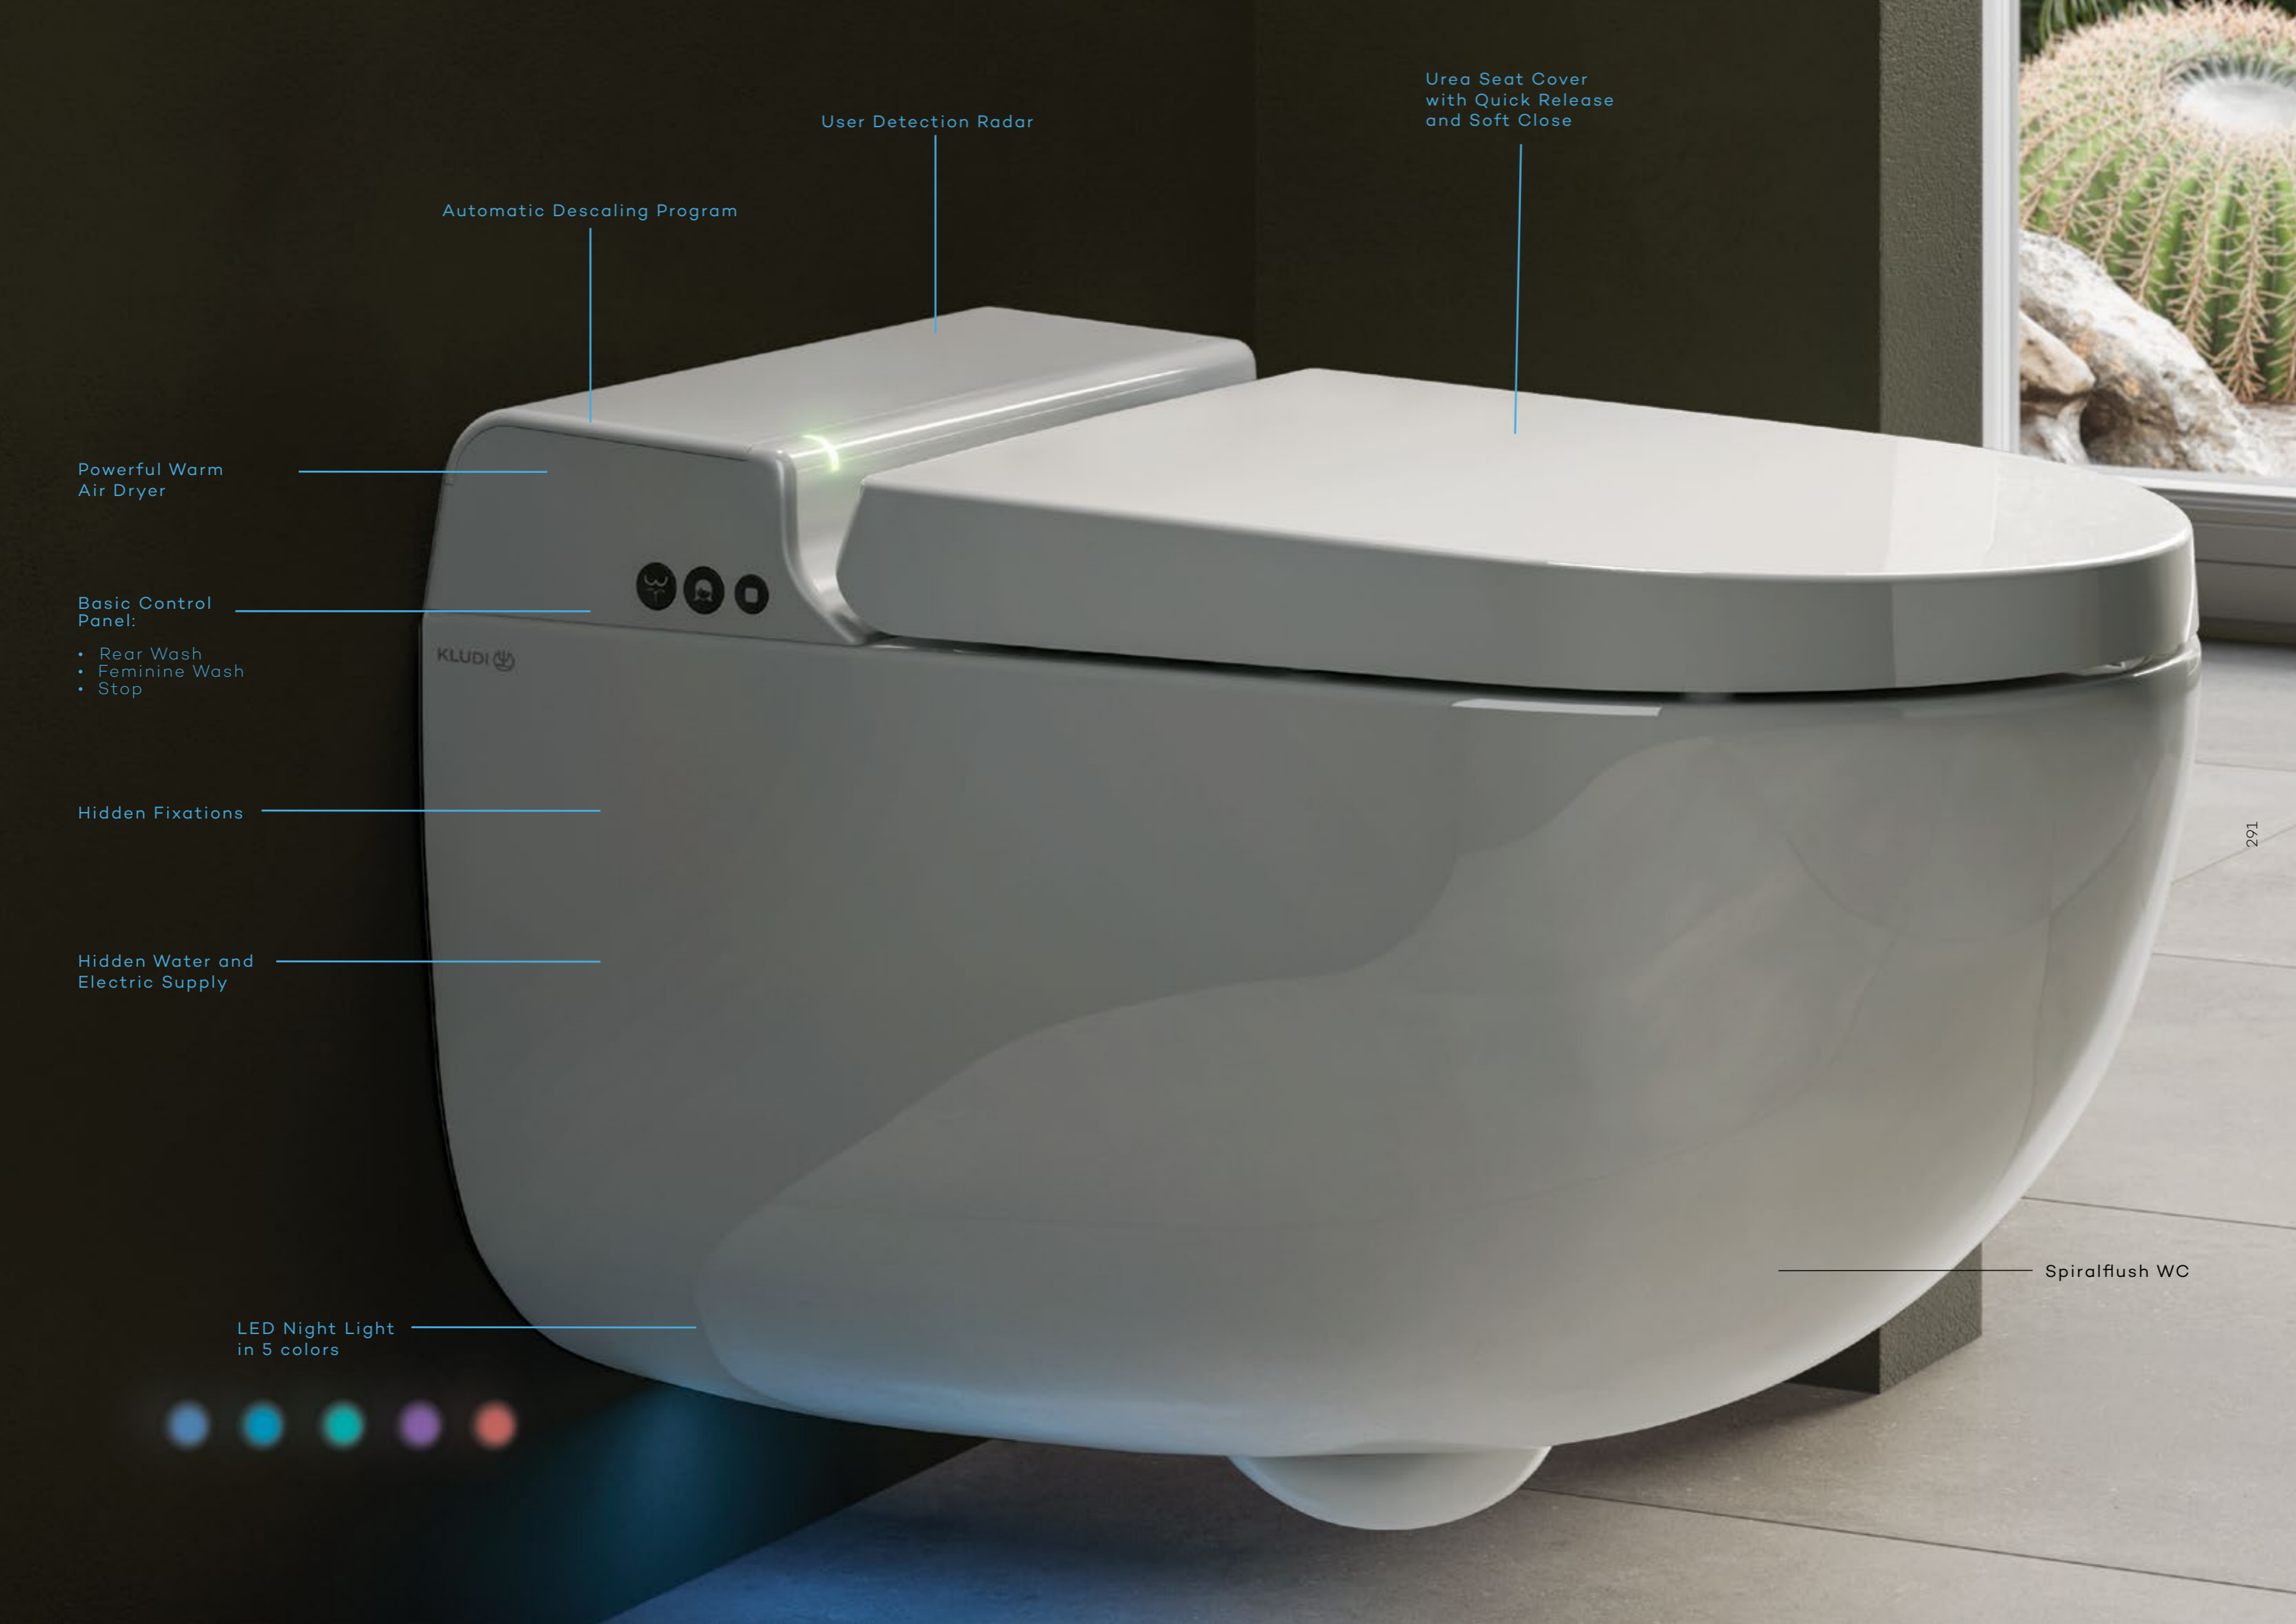

The new toilet with integrated bidet functionality that brings you the finest in personal comfort and cleansing. An all-in-one solution that combines design and technology, to mark a superior hygiene standard in your bathroom.

KLUDI-CLEANTRONIC

HYGIENE STANDARD IN YOUR BATHROOM

KLUDI-CLEANTRONIC

288

Stainless Steel Hygienic Wand

Two Separate Water Nozzles

Powerful Jet

Extra Gentle

289

KEY FEATURES:

- Minimalist design, hidden technology, easy to install
- Flat, hygienic and practical remote control
- Efficient and user-friendly: rear wash, feminine wash and warm air dryer
- Pleasant and safe cleansing: water temperature, spray intensity and nozzle position can be individually adjusted and saved
- Night light in 5 colors
- Energy saving mode
- Wide and comfortable seating area
- Urea soft closing seat with quick release