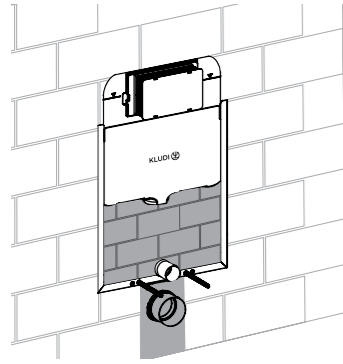

SOLID WALL INSTALLATION