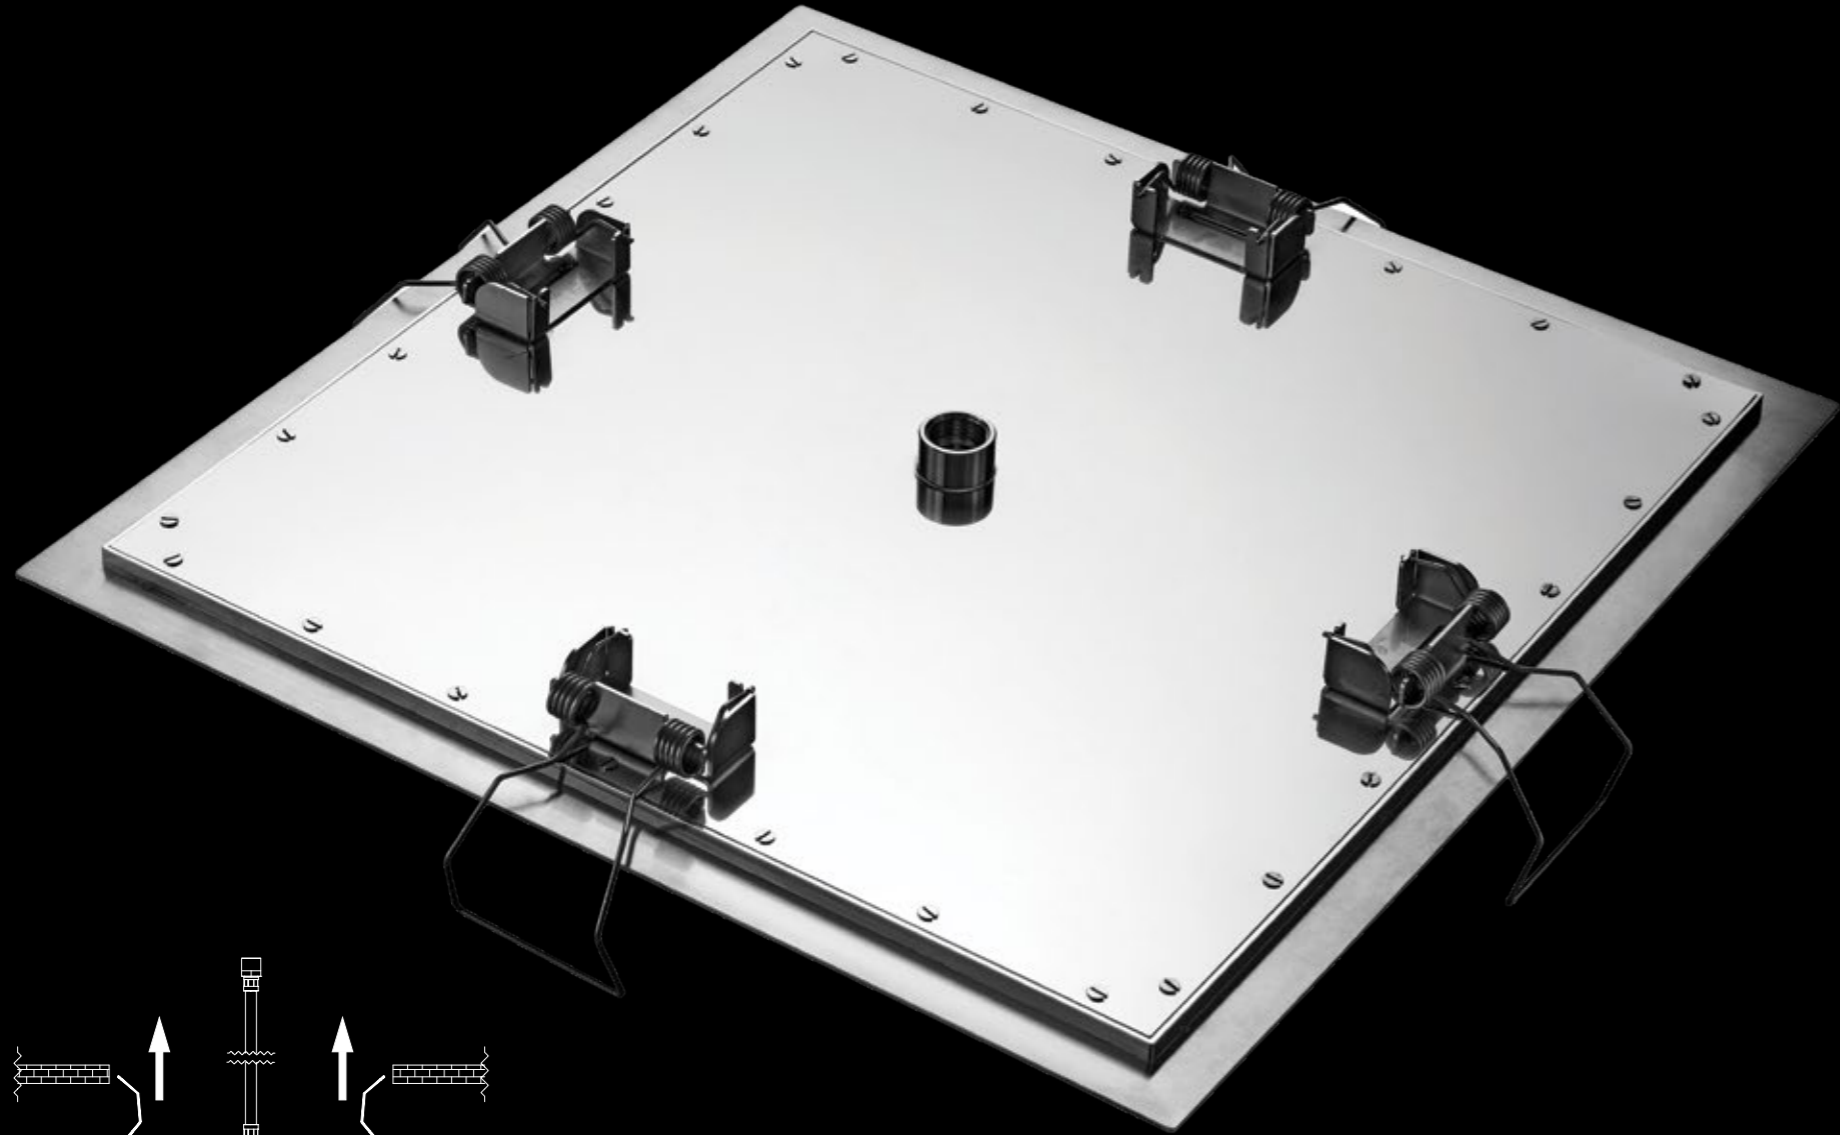

SUMMER RAIN

CLEAN JET

SUMMER RAIN

CLEAN JET

BALANCE YOUR ENERGY THROUGH CHROMOTHERAPY

Atmolight colours

INNOVATIVE EASY INSTALLATION

Patented system allows easy ceiling installation, harmoniously integrated. KLUDI-ASANA is also available for the bath – as a beautifully designed waterfall spout. The system is ideal for both small renovations and large projects and reduces installation time to just a few minutes.