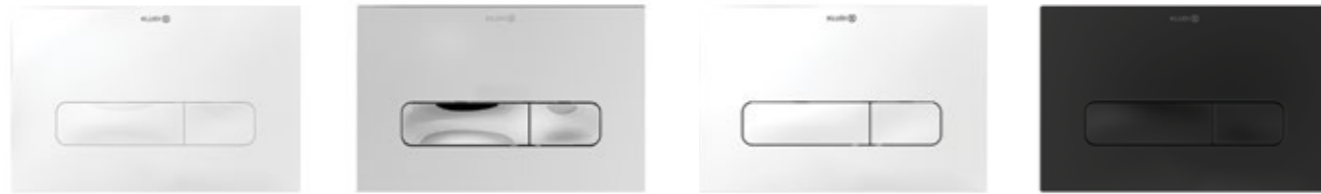

KLUDI-UNIFIX Product List

KLUDI-UNIFIX PUSH PLATES ARE EXCLUSIVELY COMPATIBLE WITH **KLUDI-UNIFIX MODULES**

Push plate 24x15 h1,2 cm Rectangular

Push plate 24x15 h1,2 cm Rectangular

Push plate 24x15 h1,2 cm Rectangular

Push plate 24x15 h1,2 cm Rectangular

Glossy White
Item no. 30PP0143

Chrome
Item no. 30PP0105

Matt White
Item no. 30PP0153

Matt Black
Item no. 30PP0139