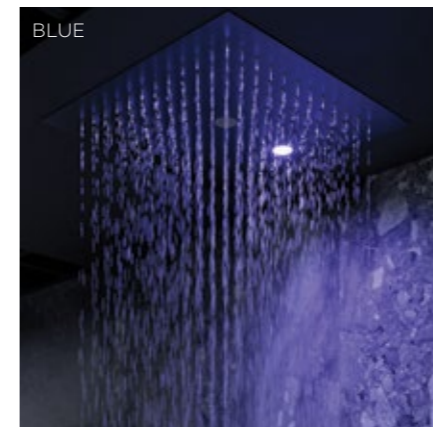

SUMMER RAIN

CLEAN JET

SUMMER RAIN

CLEAN JET

BALANCE YOUR ENERGY THROUGH CHROMOTHERAPY

Atmolight colours

INNOVATIVE EASY INSTALLATION

Patented system allows easy ceiling installation, harmoniously integrated. KLUDI-ASANA is also available for the bath – as a beautifully designed waterfall spout. The system is ideal for both small renovations and large projects and reduces installation time to just a few minutes.