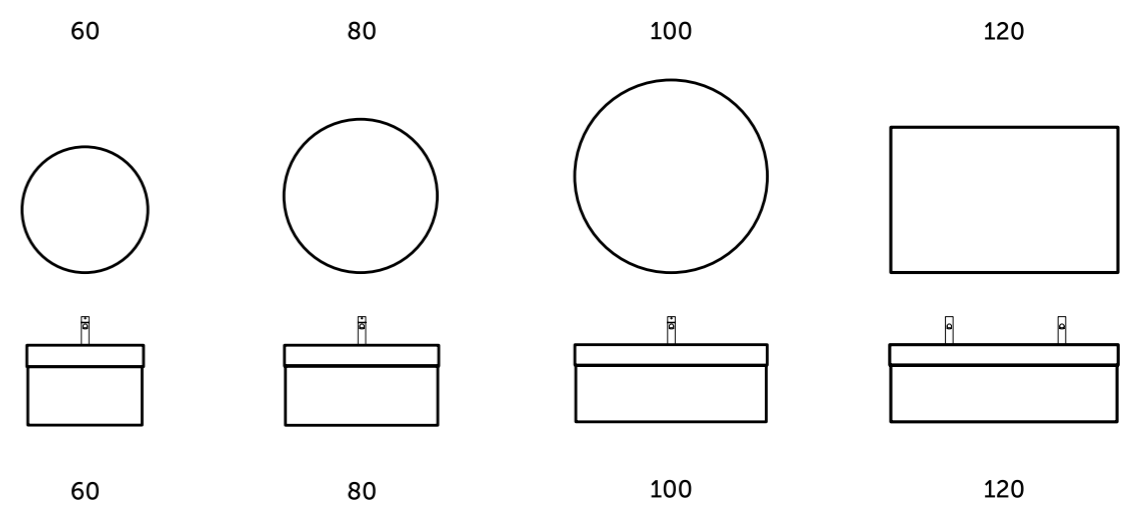

KLUDI-RESA