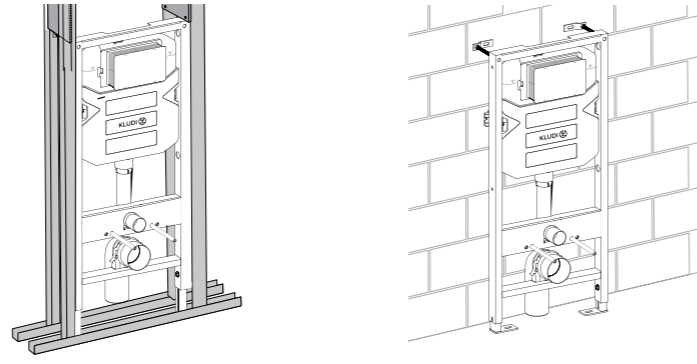

DRYWALL INSTALLATION

With a drywall system it is possible to create complete room-height prewalls or partitions.

KLUDI-UNIFIX installation elements are suitable for solid constructions and for all drywall construction situations

356