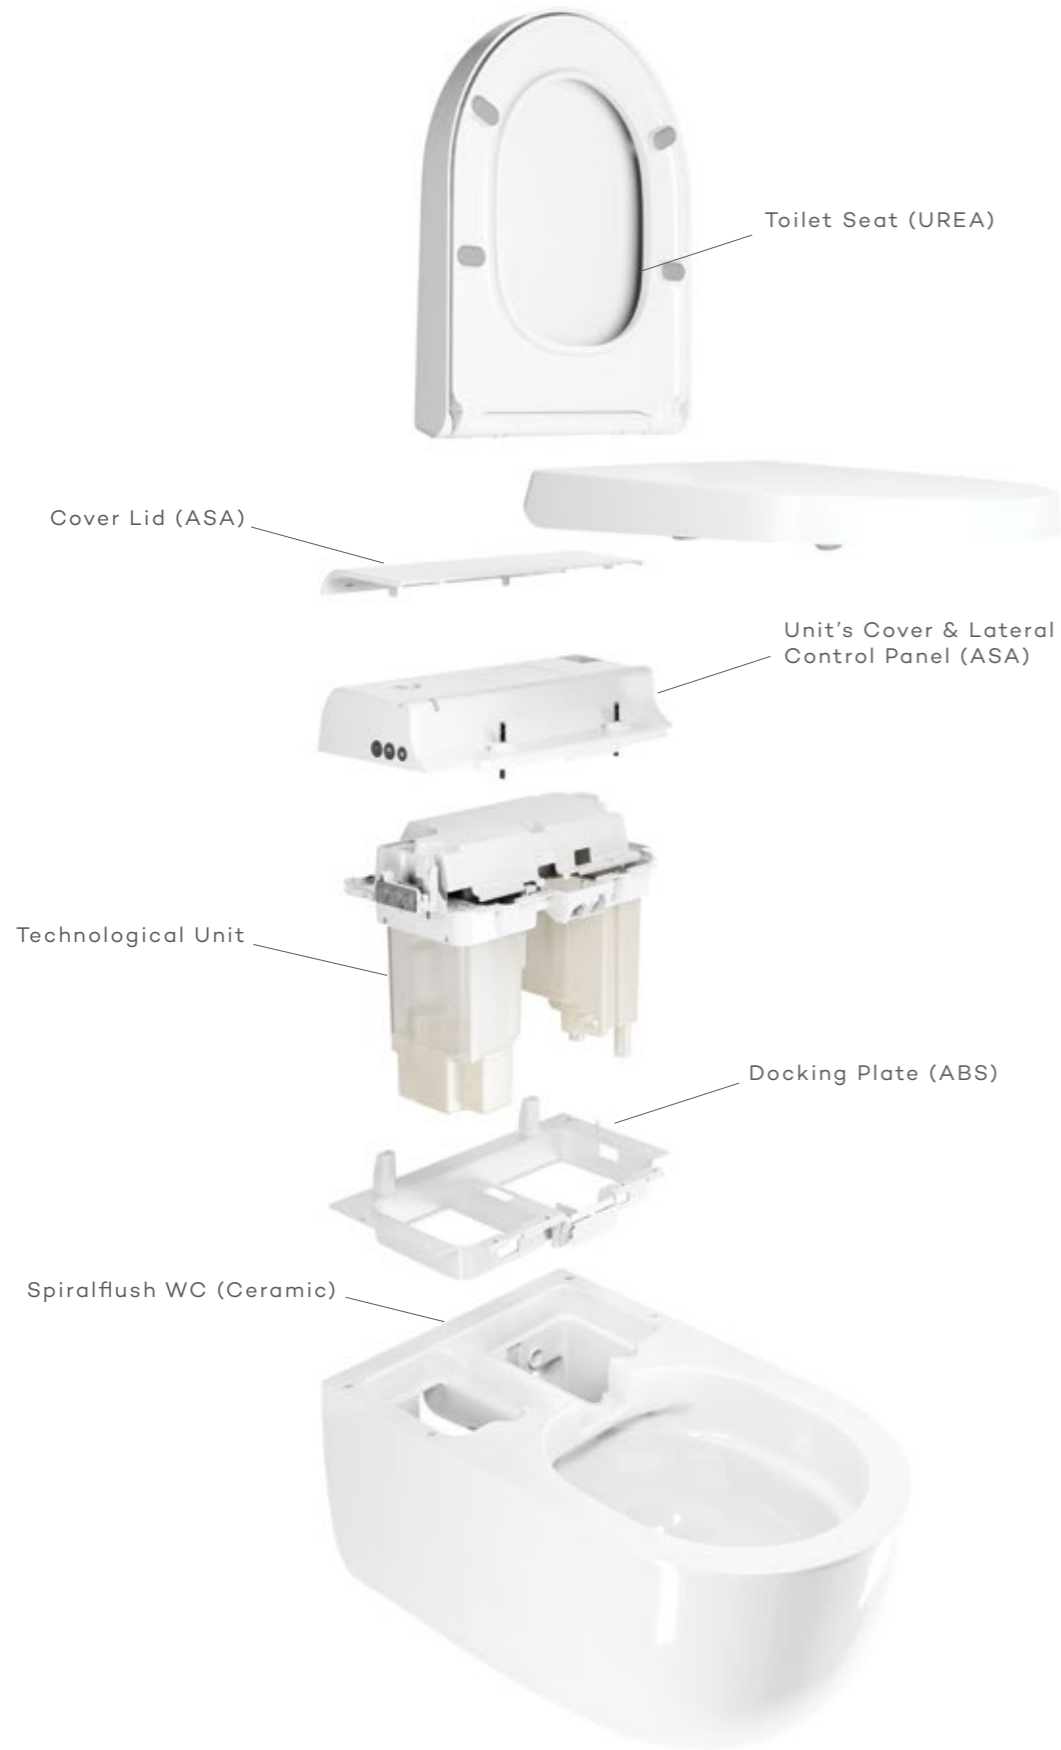

KLUDI-CLEANTRONIC

288