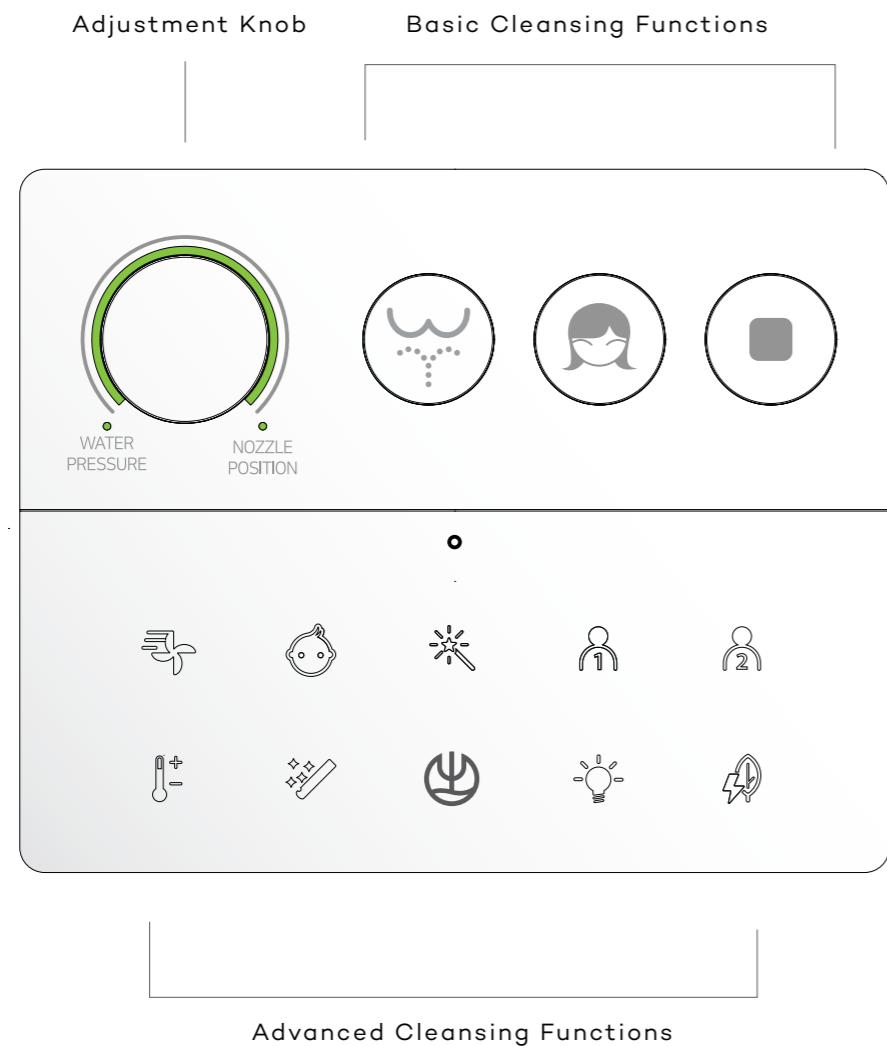

LED Night Light in 5 colors

Spiralflush WC

KLUDI-CLEANTRONIC

Radar User Detection

292

293

A new standard for hygiene

KLUDI-CLEANTRONIC is made with RAK-ProTek, the innovative ceramic glaze developed to protect wash basins, toilets and urinals, to make them more hygienic and easier to clean. RAK-ProTek, which is baked into the ceramic during firing, results to a smoother surface, unlike standard ceramic with irregular surface.

This feature allows the particles accumulating on the ceramic to easily slip away, making cleaning more efficient and convenient.

This glaze is an innovative protection against bacteria, the silver ions contained in this revolutionary glaze, kill 99.9% of bacteria in 24 hours and prevent the bacterial growth, in comparison to conventional ceramic glazing. RAK-ProTek has been tested by Artest laboratory from the Italian Ceramic district in Modena.

Advanced functionalities made easy

KLUDI-CLEANTRONIC's remote provides full control at your fingertips, easily and intuitively. While the three main buttons activate the main cleansing functions, the intuitive adjustment knob allows the user to select the preferred water pressure and nozzle position. All other cleansing functions appear to the user only if the KLUDI logo is tapped, allowing a more advanced experience.