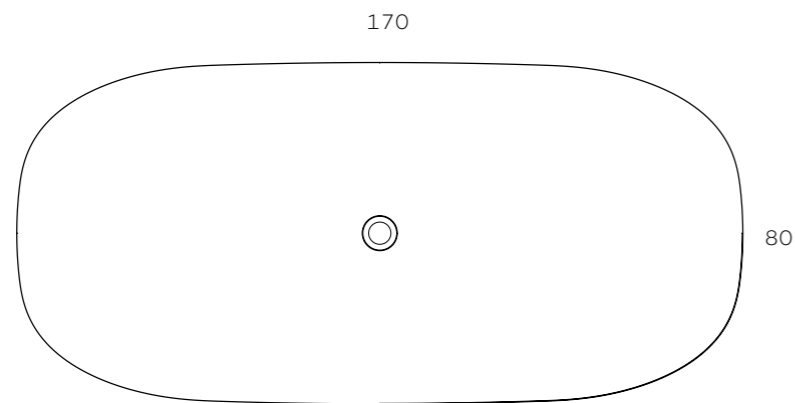

KLUDI-RESA S Product List

Bathtub 170x80 h56 cm
Soft rectangular
Drain included

Matt White
Item no. 53BF0153

Bathtub 170x80 h56 cm
Soft rectangular
Drain included

Matt Light Dove (Grey)
Item no. 53BF0202

Bathtub 170x80 h56 cm
Soft rectangular
Drain included

Matt Black
Item no. 53BF0339

FREESTANDING IN RAKSOLID

RAKSOLID FEATURES

PLEASANT TO TOUCH

DEEP COLOR LACQUERING*

HYGIENIC & BACTERIOSTATIC

SLIP RESISTANCE

LIGHT FASTNESS

RESISTANT TO CHEMICAL PRODUCTS

HEAT RESISTANT UP TO 140°C

REPAIR

*Only for Matt Black and Matt Light Dove (Grey)

KLUDI-RESA O Product List

Bathtub 160x70 h58 cm
Oval
Drain included

Matt White
Item no. 51BF0353

Bathtub 170x75 h58 cm
Oval
Drain included

Matt White
Item no. 51BF0253