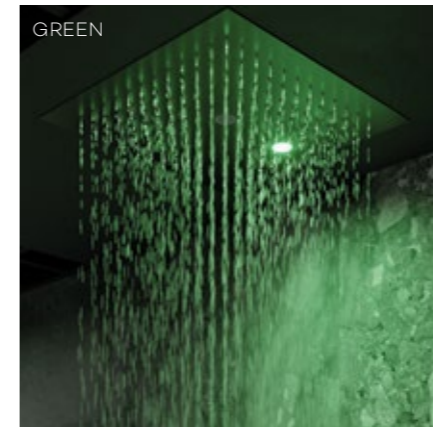

SUMMER RAIN

CLEAN JET

SUMMER RAIN

CLEAN JET

BALANCE YOUR ENERGY THROUGH CHROMOTHERAPY

Atmolight colours

INNOVATIVE EASY INSTALLATION

Patented system allows easy ceiling installation, harmoniously integrated. KLUDI-ASANA is also available for the bath – as a beautifully designed waterfall spout. The system is ideal for both small renovations and large projects and reduces installation time to just a few minutes.