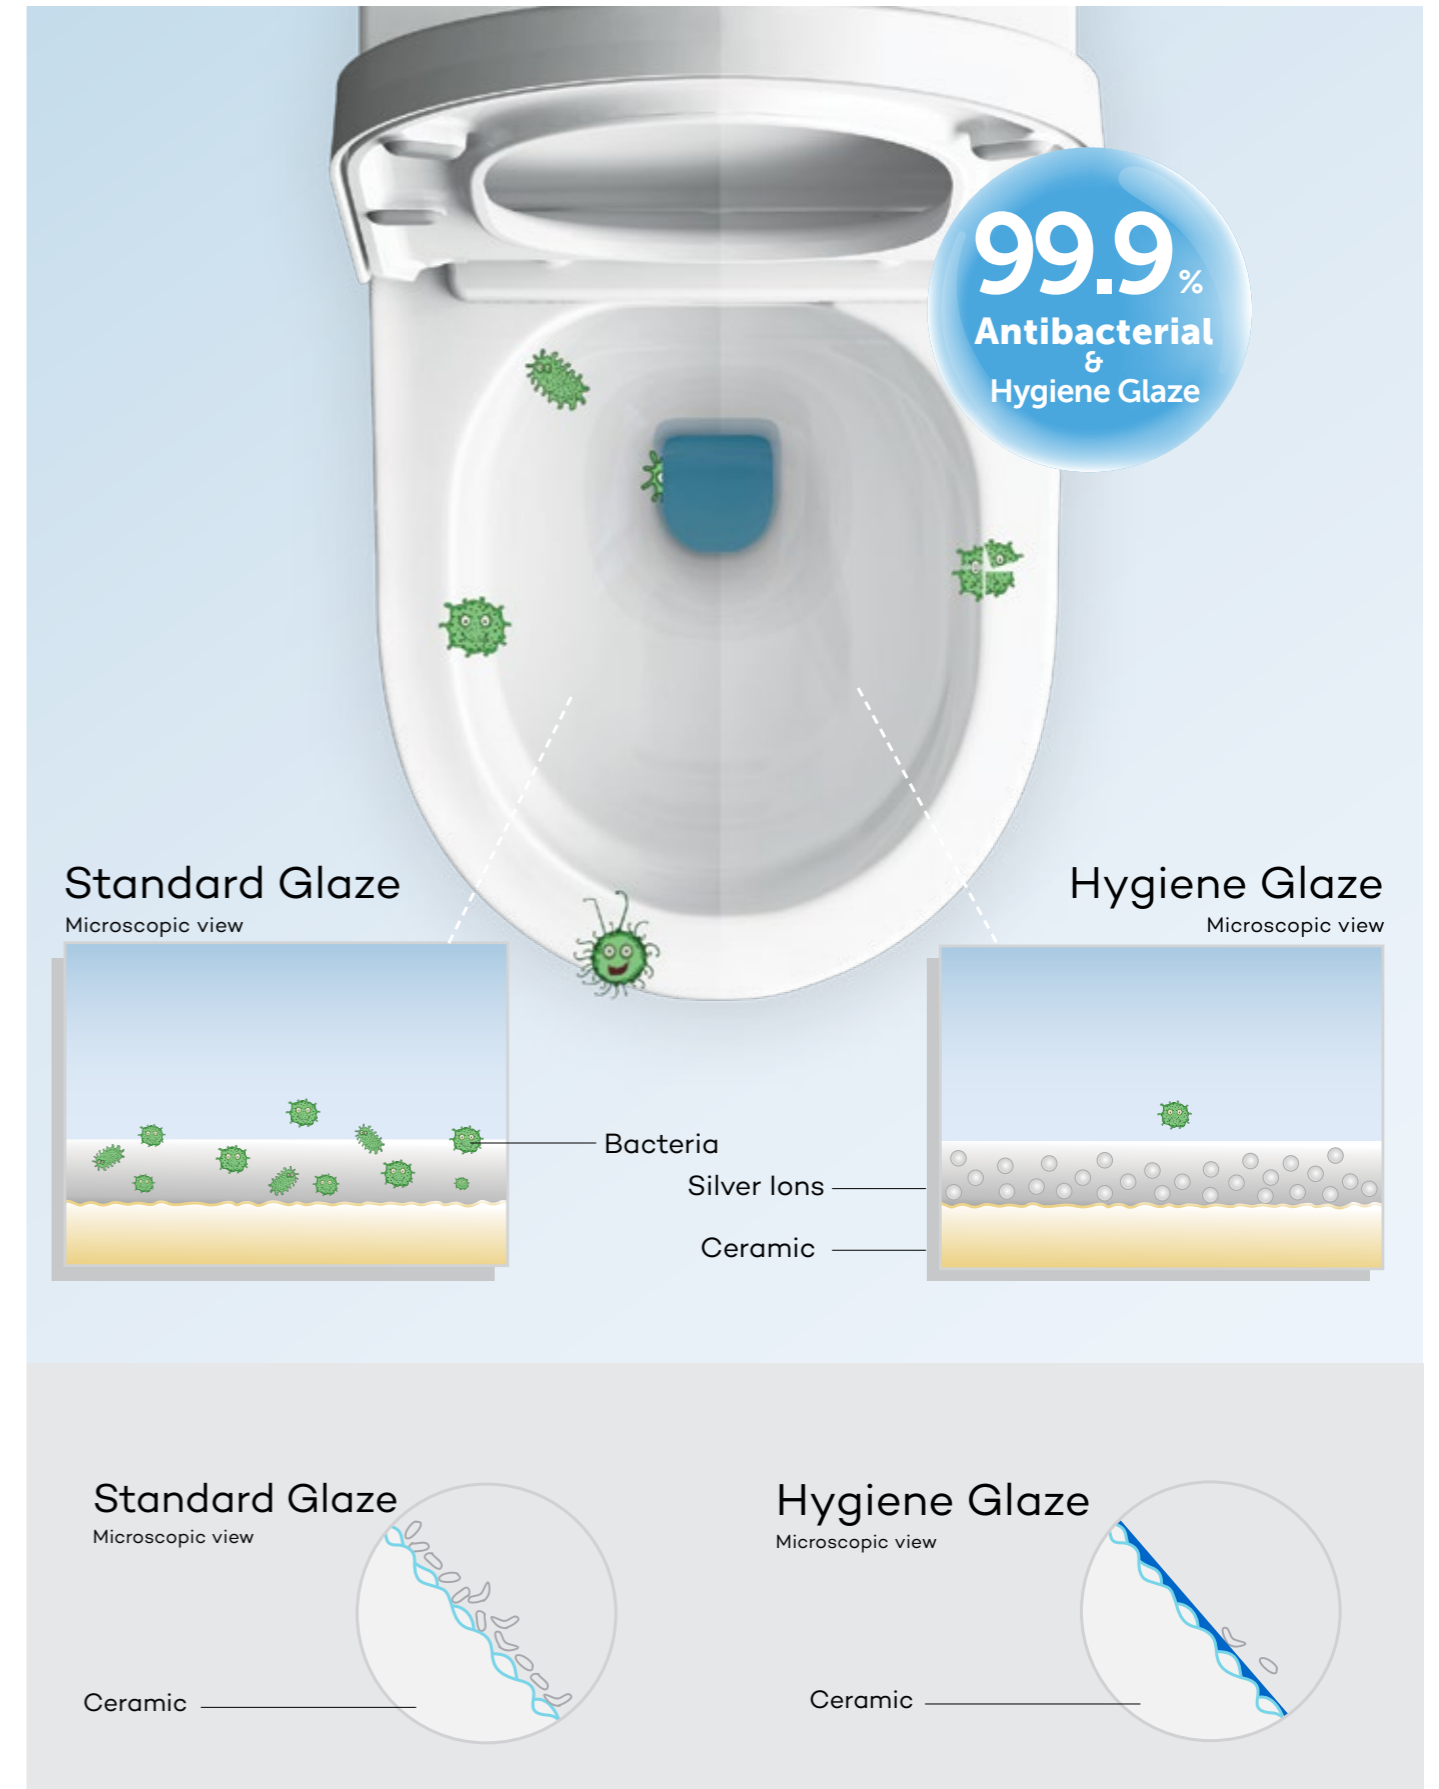

This feature allows the particles accumulating on the ceramic to easily slip away, making cleaning more efficient and convenient.

This glaze is an innovative protection against bacteria, the silver ions contained in this revolutionary glaze, kill 99.9% of bacteria in 24 hours and prevent the bacterial growth, in comparison to conventional ceramic glazing. RAK-ProTek has been tested by Artest laboratory from the Italian Ceramic district in Modena.