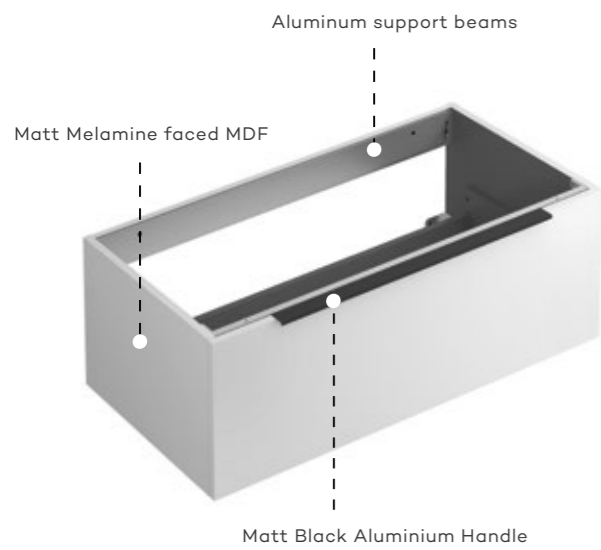

Beyond its robustness, melamine faced MDF elevates the aesthetic appeal of any space with its sleek and uniform surface. The melamine sheet finish imbues the material with a lustrous sheen, creating a visually striking canvas for design endeavors. Moreover, melamine faced MDF exudes practicality and ease of maintenance, further enhancing its allure in both residential and commercial settings. Its smooth and non-porous surface repels scratches, moisture, and stains with ease, ensuring effortless upkeep and longevity. With minimal maintenance requirements, melamine faced MDF offers enduring beauty and functionality over time.