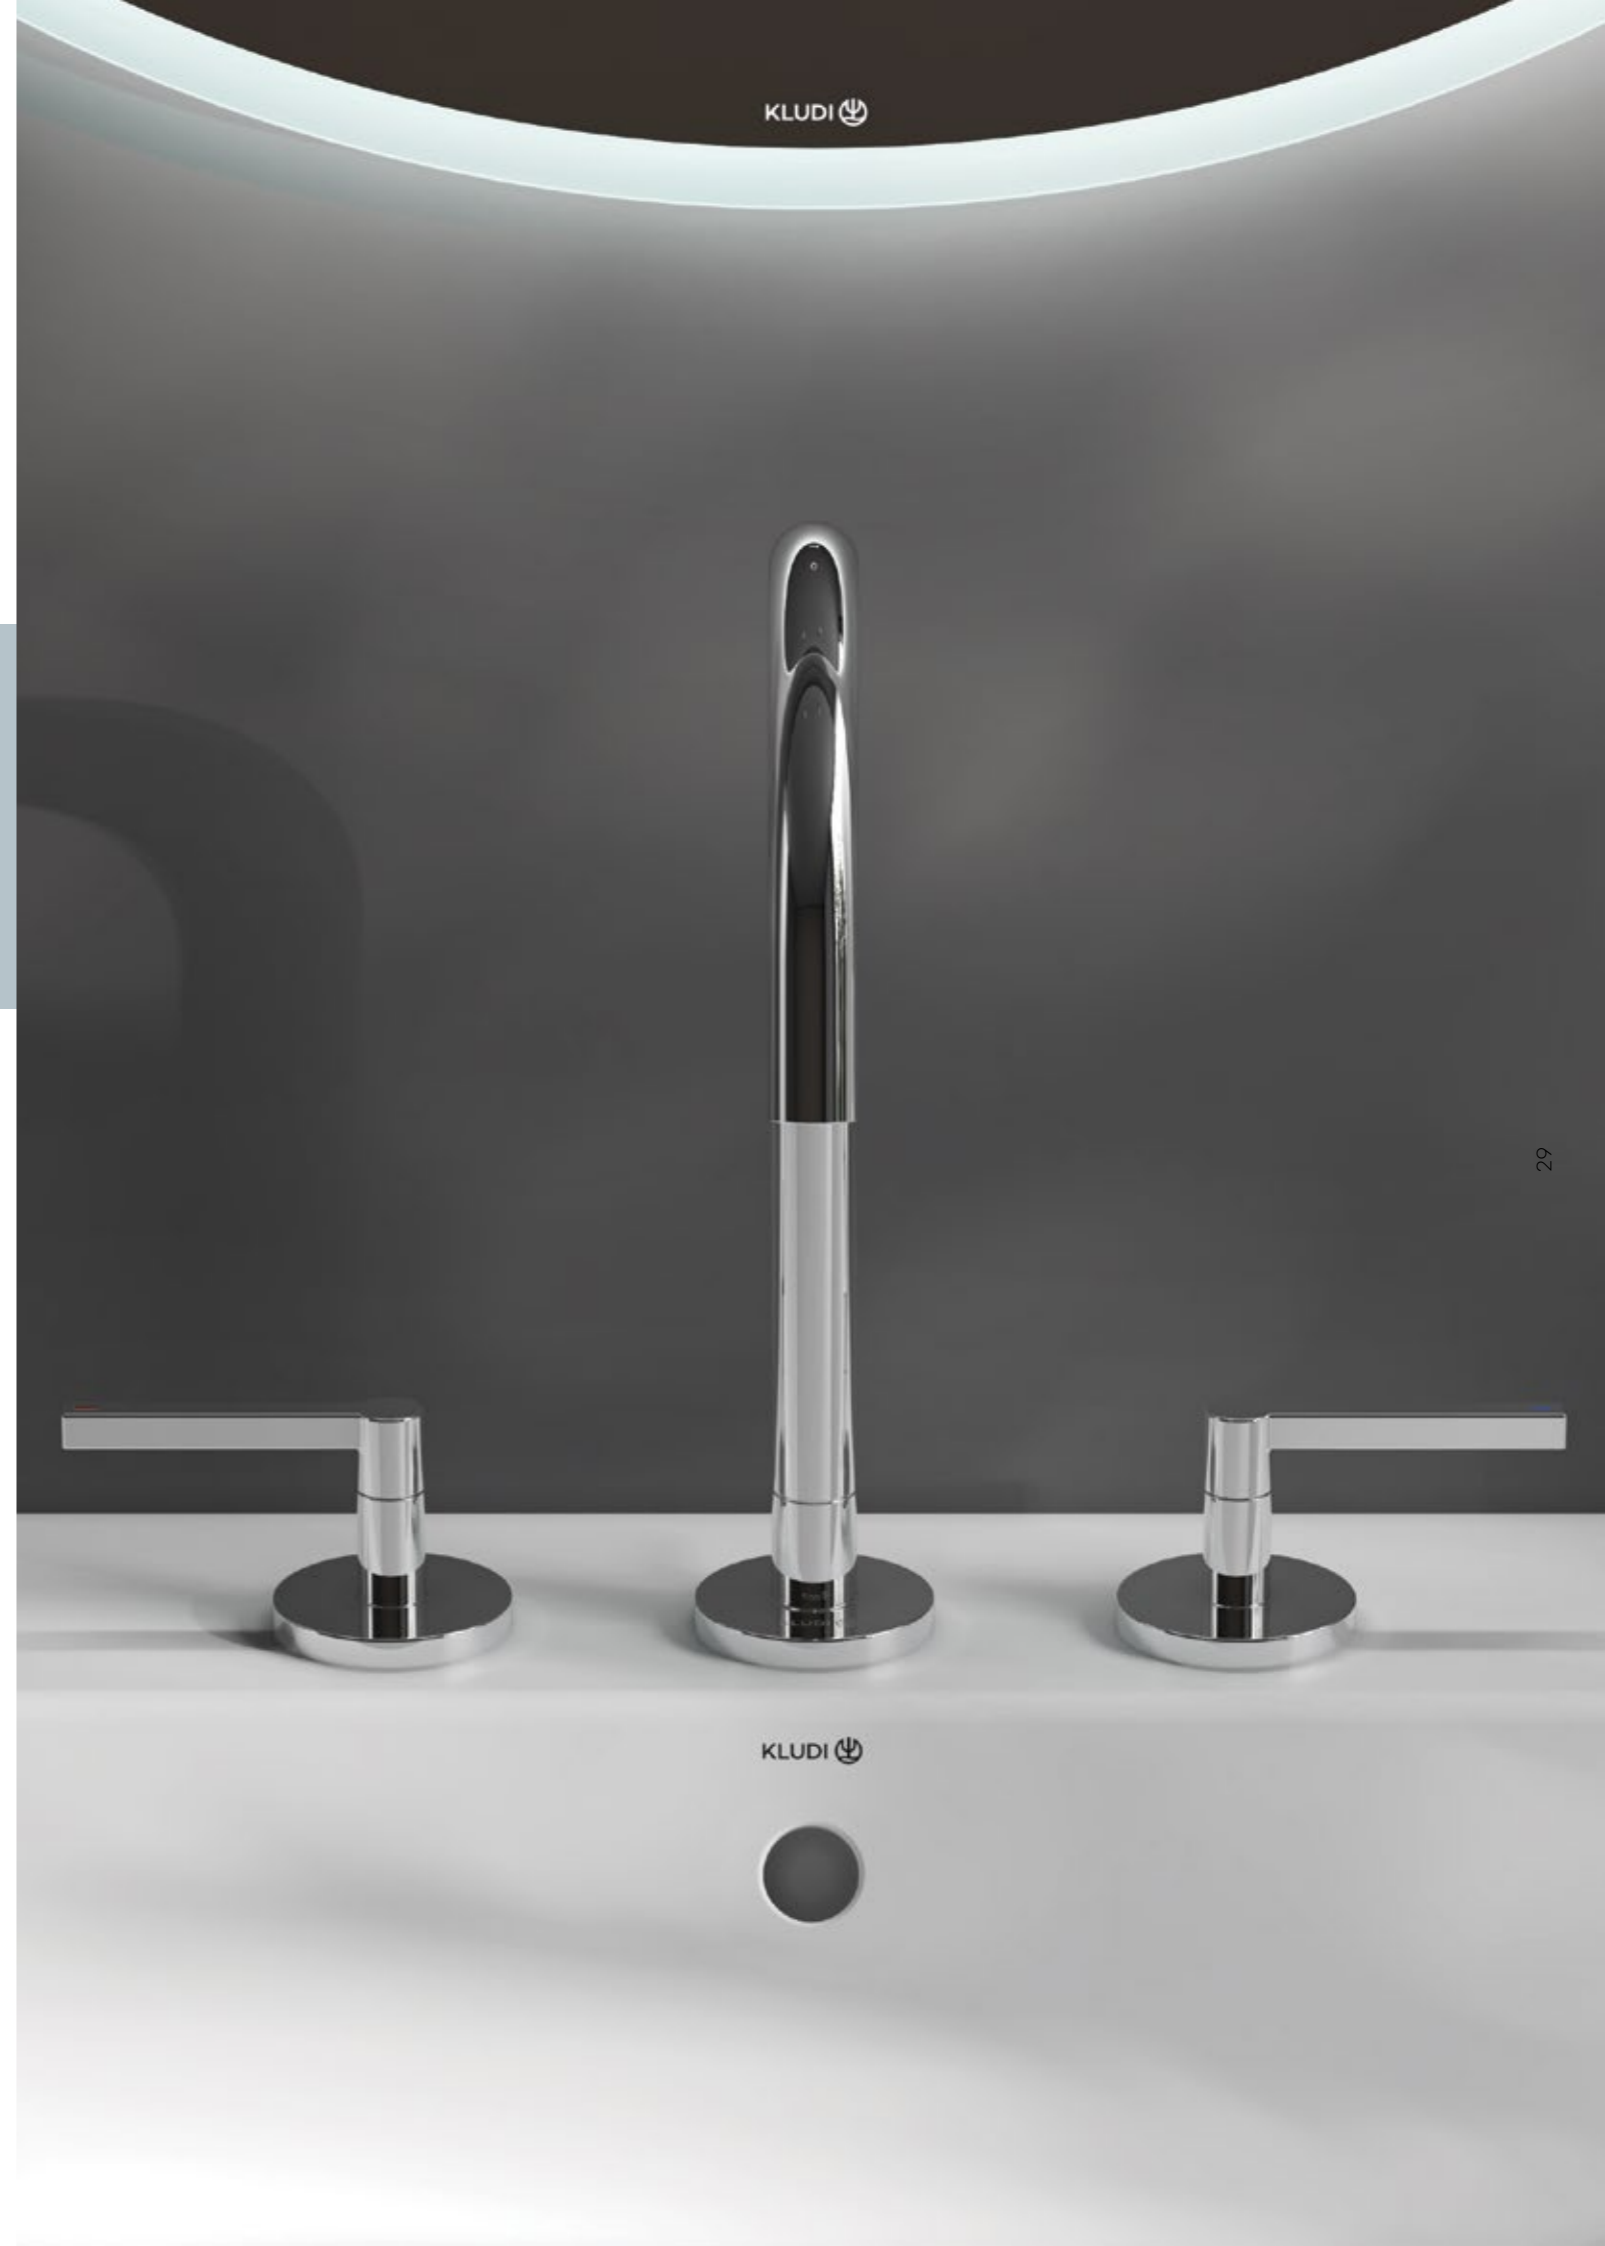

KLUDI-NOVA FONTE PURISTIC - balanced proportion and structures, traditional shapes and materials, timeless quality and harmony; this is what characterizes the style.