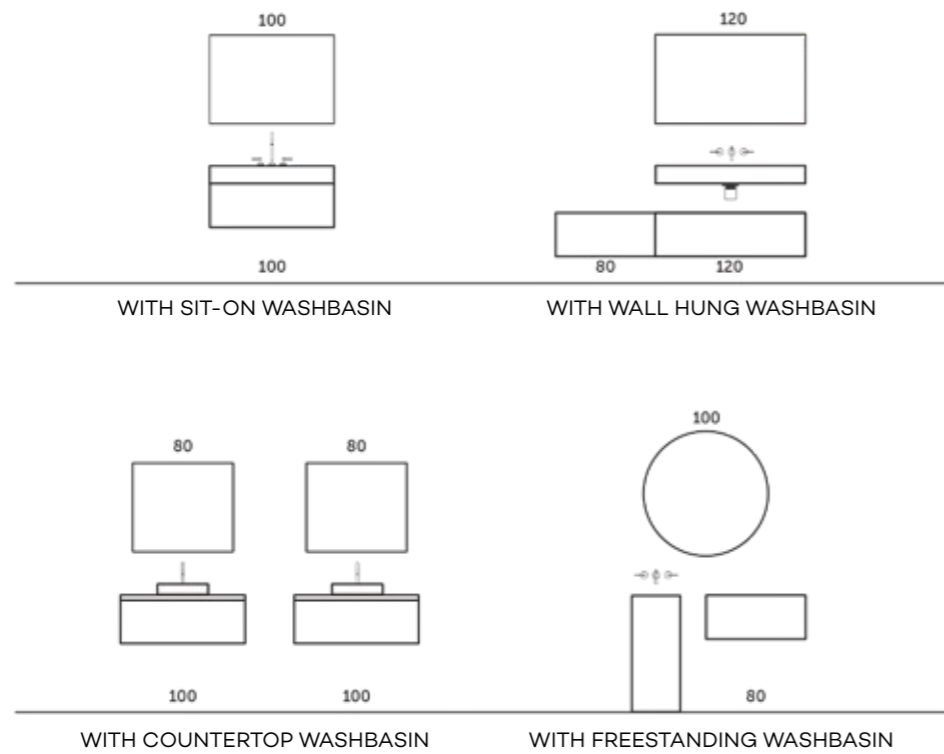

KLUDI-ICOS

DRESS THE BATHROOM

KLUDI-ICOS bathroom furniture range, boasts a sleek and minimalist design. This, combined with its distinctive structure and versatile color range, positions KLUDI-ICOS as the perfect complement to showcase ceramic bowls or integrated washbasins. It seamlessly integrates with all KLUDI taps across various variants, ensuring a cohesive and stylish bathroom ensemble.