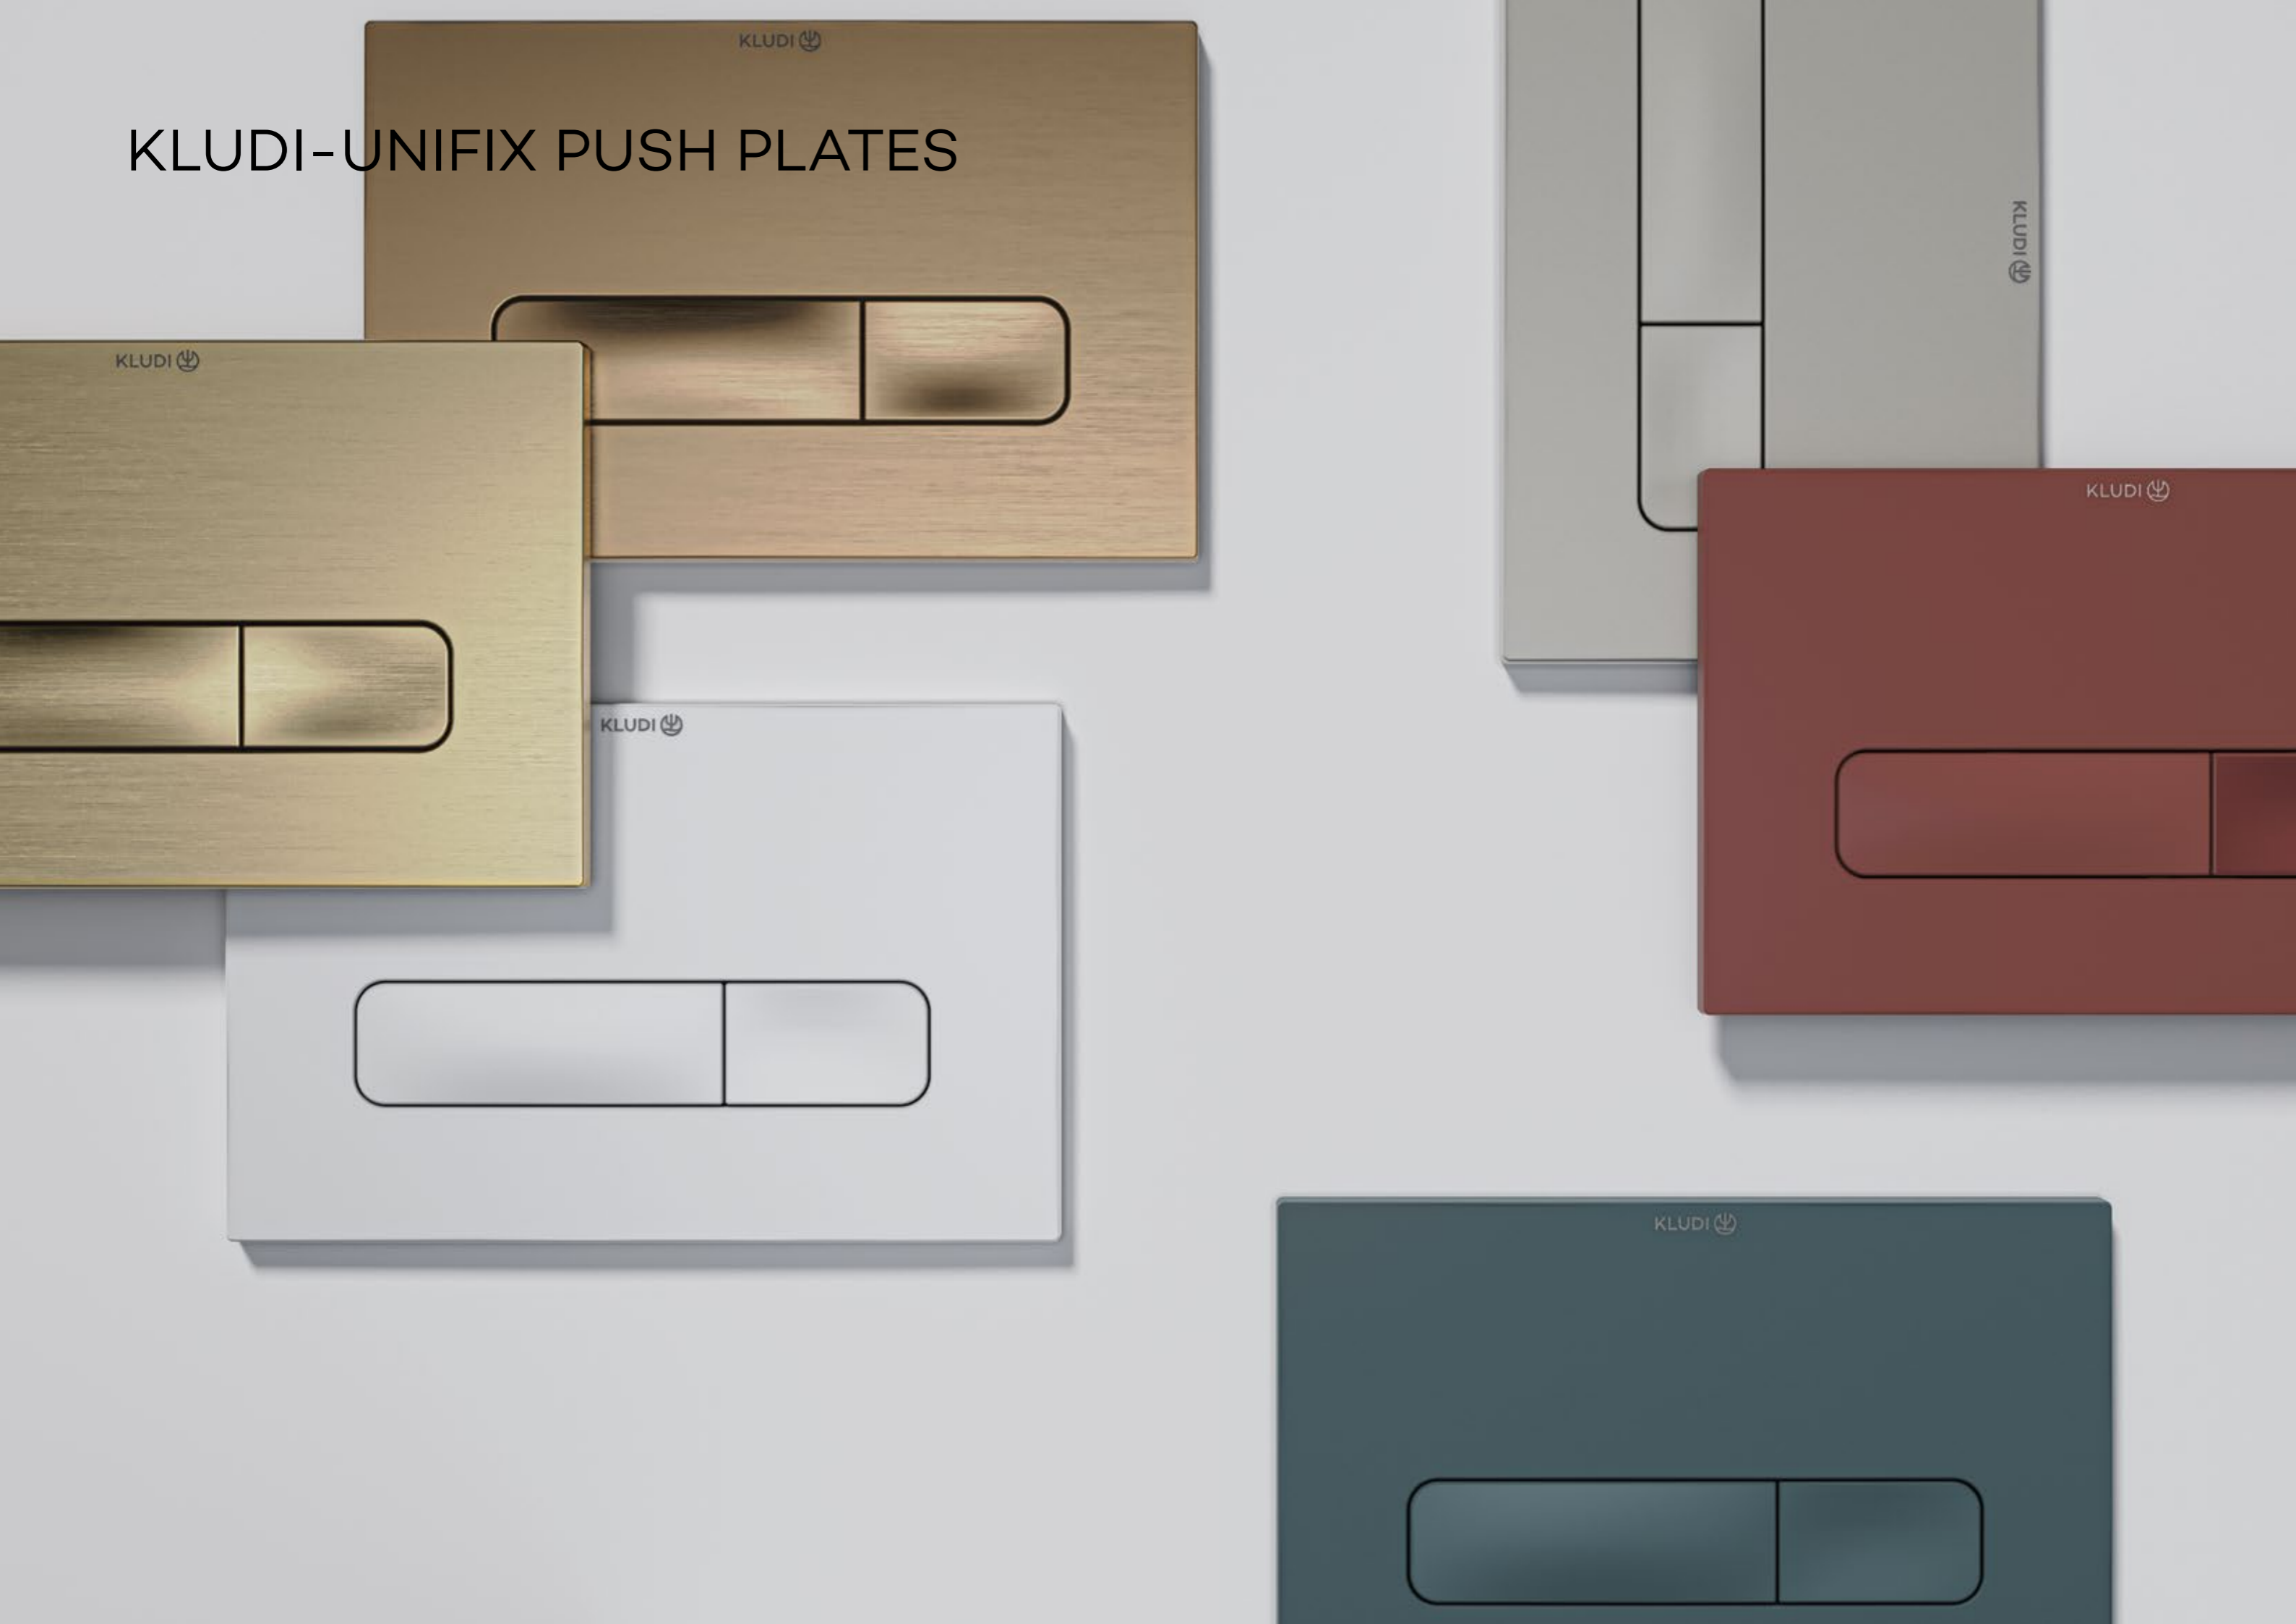

KLUDI-UNIFIX PUSH PLATES