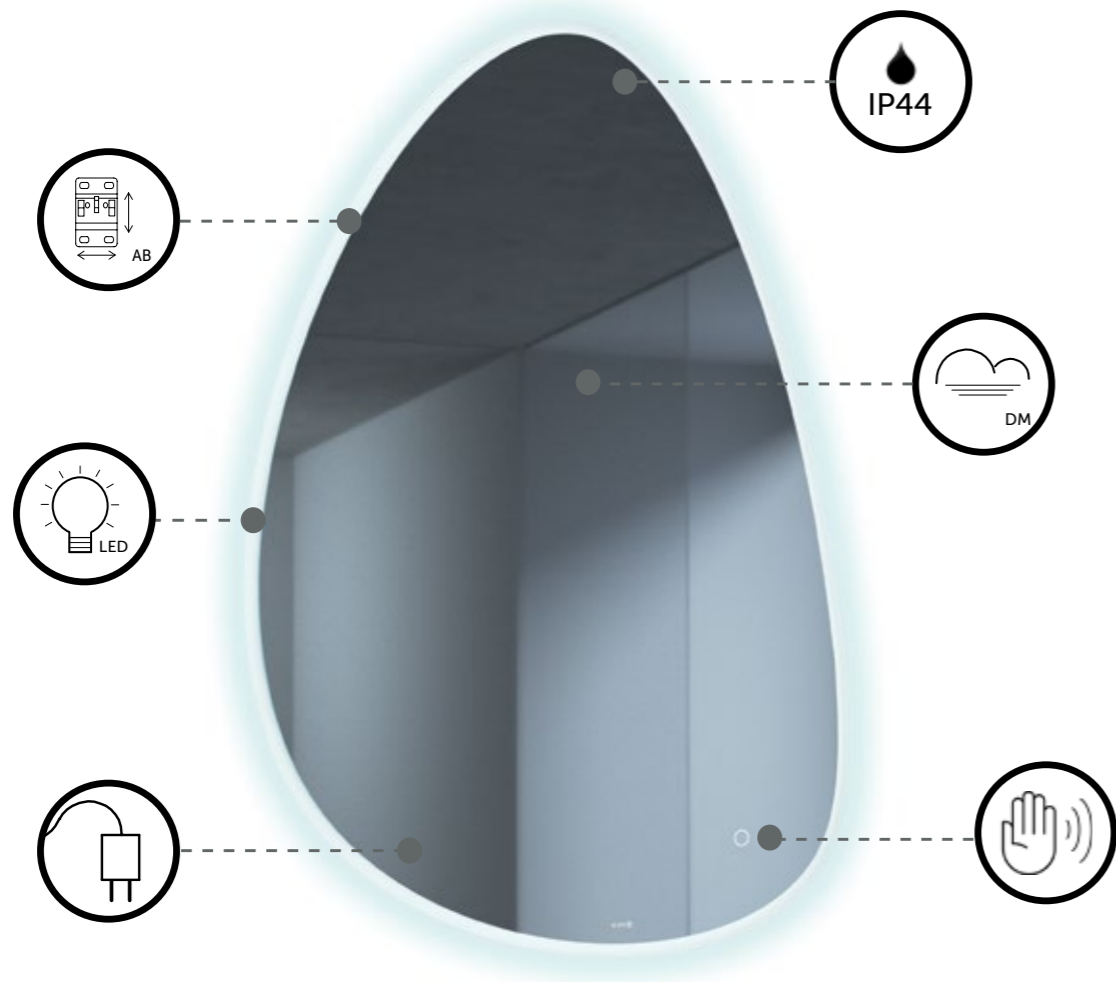

MIRROR FEATURES