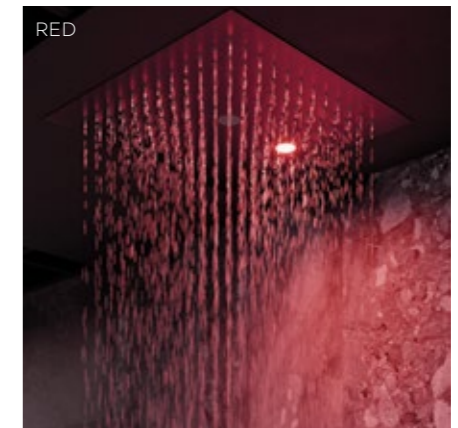

SUMMER RAIN

CLEAN JET

SUMMER RAIN

CLEAN JET

BALANCE YOUR ENERGY THROUGH CHROMOTHERAPY

Atmolight colours

INNOVATIVE EASY INSTALLATION

Patented system allows easy ceiling installation, harmoniously integrated. KLUDI-ASANA is also available for the bath – as a beautifully designed waterfall spout. The system is ideal for both small renovations and large projects and reduces installation time to just a few minutes.