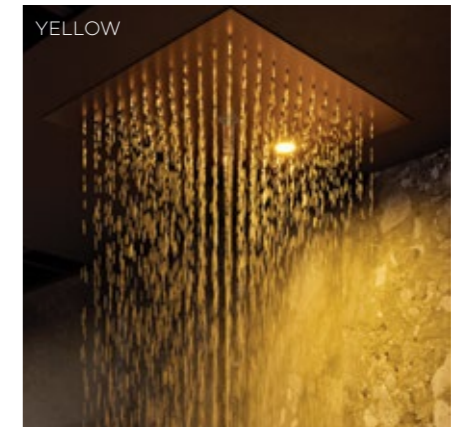

SUMMER RAIN

CLEAN JET

SUMMER RAIN

CLEAN JET

BALANCE YOUR ENERGY THROUGH CHROMOTHERAPY

Atmolight colours

INNOVATIVE EASY INSTALLATION

Patented system allows easy ceiling installation, harmoniously integrated. KLUDI-ASANA is also available for the bath – as a beautifully designed waterfall spout. The system is ideal for both small renovations and large projects and reduces installation time to just a few minutes.