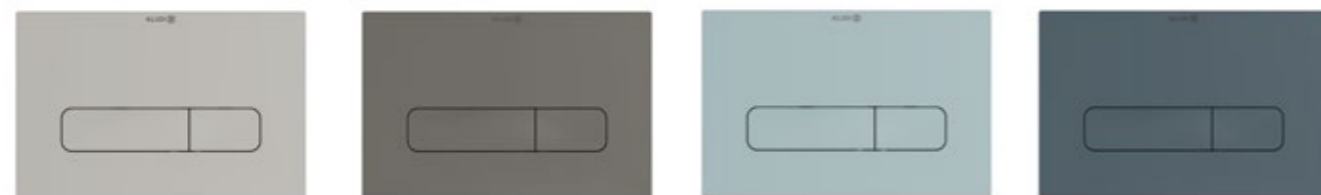

Push plate 24x15 h1,2 cm Rectangular

Push plate 24x15 h1,2 cm Rectangular

Push plate 24x15 h1,2 cm Rectangular

Push plate 24x15 h1,2 cm Rectangular

Matt Light Dove (Grey)
Item no. 30PP01O2

Matt Dove
Item no. 30PP01O1

Matt Light Blue
Item no. 30PP01O4

Matt Teal Blue
Item no. 30PP01O3

Push plate 24x15 h1,2 cm Rectangular

Matt Vermillion
Item no. 30PP01O5

PUSH PLATES

353