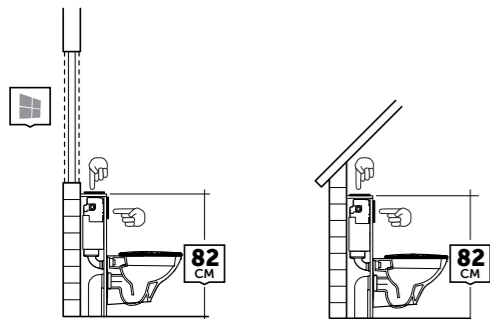

LOW-HEIGHT SITUATIONS

Special element height 82 cm, with top or front flushing actuation.

WASHBASINS WHERE YOUR BATHROOM DESIGN BEGINS

Essential and stylish, the washbasin serves as the cornerstone of your bathroom. It's a daily necessity, yet it's also the primary element for crafting your ideal bathroom. Kludi presents a diverse selection of stunning sinks in various sizes, colors, and shapes, seamlessly complementing KLUDI sink taps and accessories. Explore KLUDI's range and get inspired.