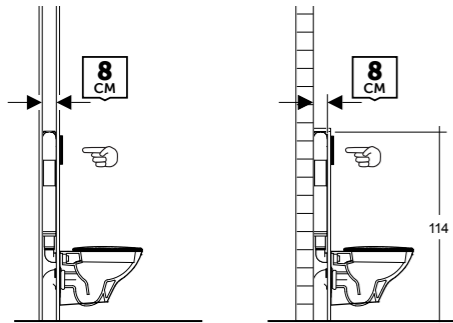

8 CM WALL-THICKNESS

For thin walls or for space-saving installations, with flushing actuation from the front.