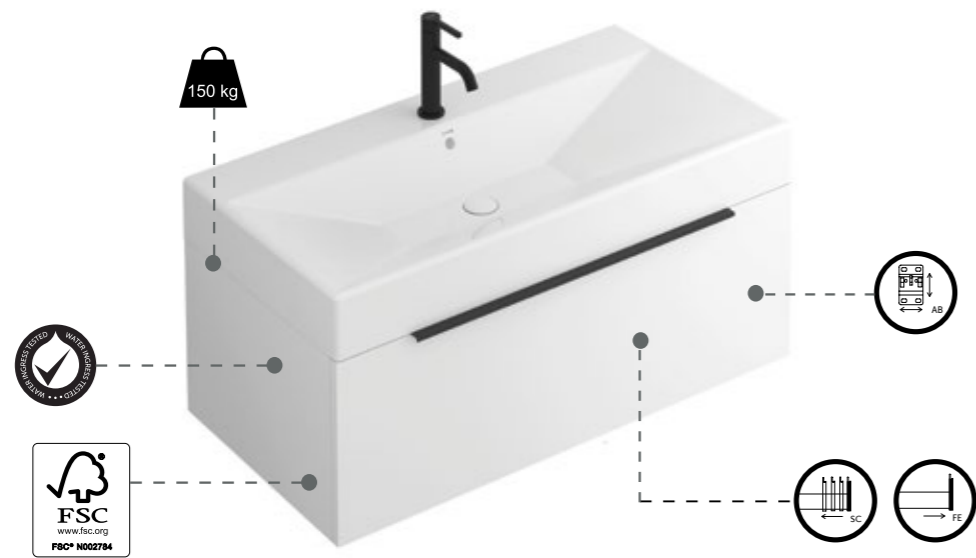

FINISHING TOP

FURNITURE FEATURES

- 

FULL EXTRACTION DRAWERS
- 

WATER RESISTANT
- 

ADJUSTABLE BRACKETS
- 

SOFT CLOSE DRAWER RUNNERS
- 

WITHSTANDING HEAVY LOADS 150KG
- 