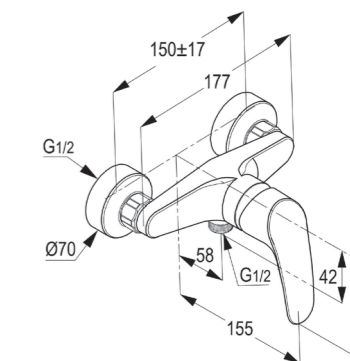

RAK17003

Single lever shower mixer DN 15
ceramic cartridge-K35
flow class B
shower outlet G 1/2"
protected against back flow
S- unions 1/2 X 3/4 inch
European standard- EN 817