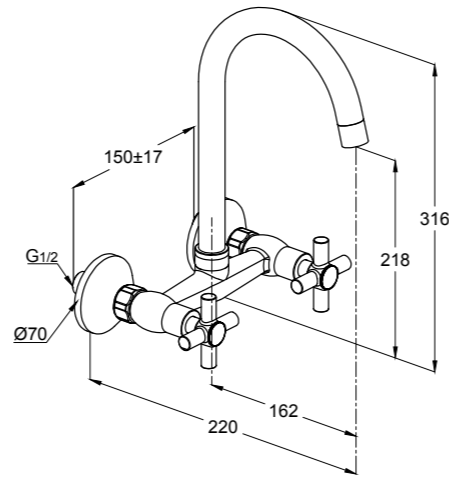

With a synergy of two distinct stylish controls, Premier X is a must-have budget-friendly fitting.

**RAK34001SU**

Dual controlled wall mounted sink mixer DN 15 swivel U spout aerator M22 x 1 flow class A S- unions 1/2 inch x 3/4 inch European standard- EN200