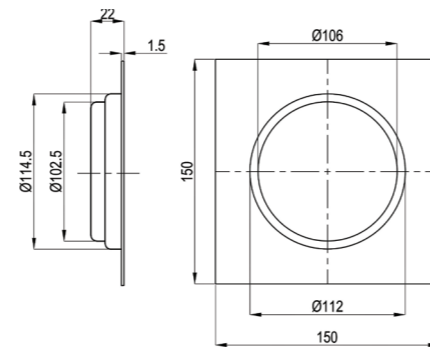

RAK9722-1
Shower Channel
Tile Insert
with Smell Prevention
and opening key
Channel 800x80mm
SS 304 Satin Finish