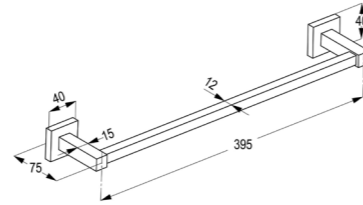

RAK24001
Single towel bar
wall fastening
with screws and dowels
with square bar