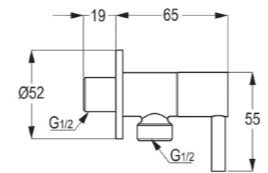

RAK12018

Brass angle valve DN 15
1/4 Turn-cp 1/2" x 1/2"
ceramic disc fitting
working pressure 6 bar maximum
provided with hot and cold button
rosette brass with chrome plating