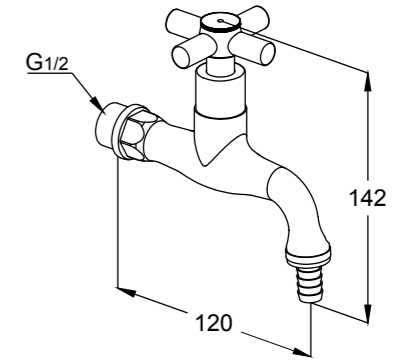

RAK34002

Bibcock DN15 marked : blue Hose union 1/2 inch European standard- EN200