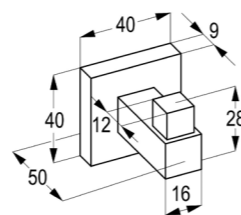

RAK24007
Tumbler holder glass
wall fastening
with screws and dowels