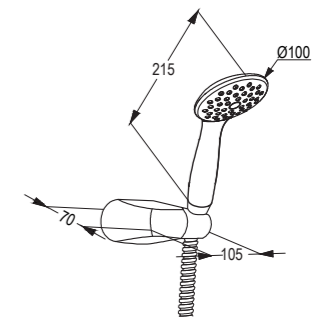

RAK62003

Bathtub set
jet kind: rain shower
shower connection G 1/2
shower hose 1/2" x 1/2" x 1500 mm
Adjustable holder with screws and dowels