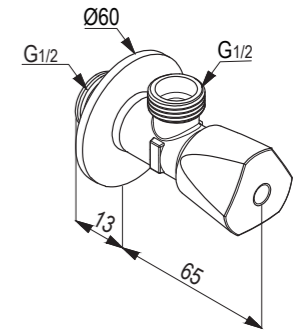

RAK33001

Brass angle valve DN 15
1/4 Turn-cp 1/2" x 1/2"
ceramic disc fitting
ABS handle
working pressure 6 bar maximum
provided with hot and cold button
S.S rosette