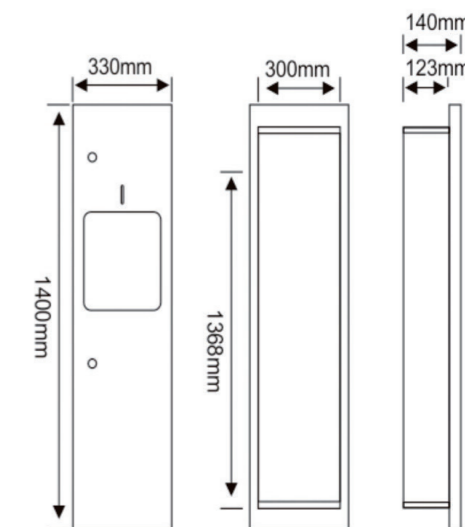

RAK90543
Paper Towel Dispenser
with Waste Receptacle, Recessed
Capacity up to 450C-fold or 600 multifold
Waste container capacity 14L
One door with front tumbler locks keyed
SS 304 Satin finish