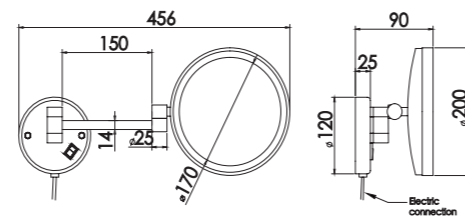

**RAK90900**  
Square Cloth Line  
2.8 M  
SS 304 Polished finish

**RAK90400**  
Folding Up Grab Bar  
600mm  
SS 304 Satin finish

**RAK90401**  
Folding Up Grab Bar  
800mm  
SS 304 Satin finish

**RAK90940**  
8" Round Vanity Mirror with LED  
Magnifying multiple:3  
Brass Chrome Plated