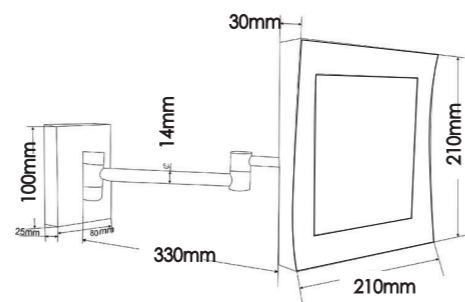

RAK90430
Grab Bar
600mm
SS 304 Satin finish

RAK90900
Square Cloth Line
2.8 M
SS 304 Polished finish

RAK90400
Folding Up Grab Bar
600mm
SS 304 Satin finish

RAK90401
Folding Up Grab Bar
800mm
SS 304 Satin finish

RAK90941
8x8" Square Vanity Mirror with LED
Magnifying multiple:3
Brass Chrome Plated