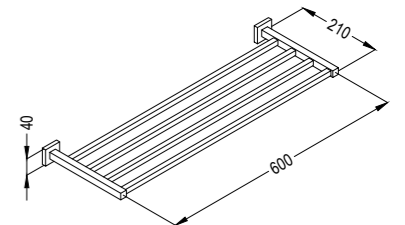

RAK24032
Toilet brush holder
wall fastening
with screws and dowels