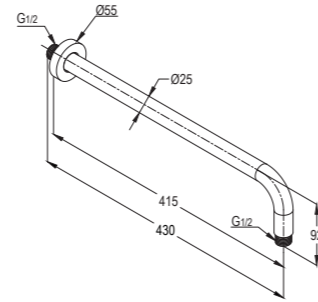

RAK12013

Shower arm 400 mm, DN 15
Projection 415 mm
with sliding cover plate
male thread 1/2 inch

Recommended for all round head shower