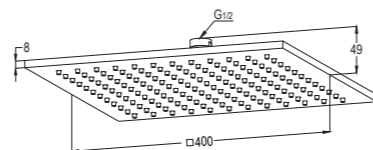

RAK45040
Brass Over head shower DN 15
Ø 400mm
with cleaning system