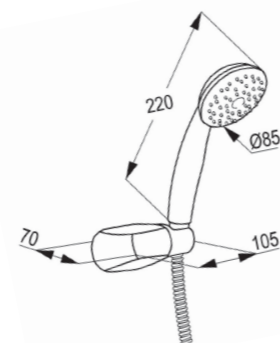

**ECO 1S
RAK7310025E**

Bathtub set
jet kind: rain shower
shower connection G 1/2
shower hose 1/2" x 1/2" x 1600 mm
Adjustable holder with screws and dowels