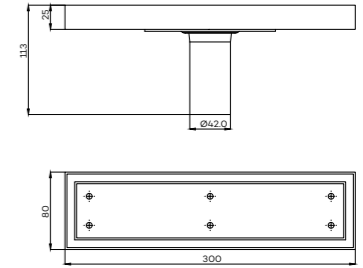

RAK90891
Waste Trap for Single
Bowl Sink
Standard 3.5" waste plug
with over flow

RAK90892
Waste Trap for Double
Bowl Sink
Standard 3.5" waste plug
with over flow