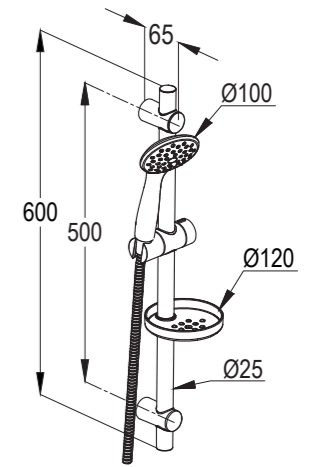

RAK62001

1S Shower set L=600 mm
wall bar with slider horizontally and vertically adjustable
jet kind:rain shower
with soap dish
with fixing kit
1S hand-held shower
with quick lime deposit cleaning system
with stainless steel hose,
and conical nuts 1/2 x 1/2 inch x 1500 mm
with screws and dowels