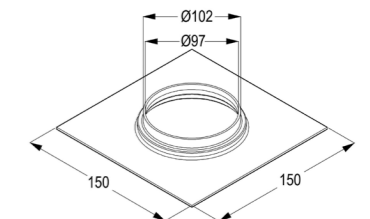

RAK22023

Brass chrome floor drain
Floor drain (150x150mm)
with heavy steel mesh

Available Finishes