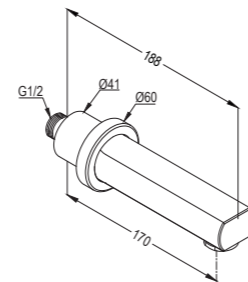

RAK10007

POLARIS wall spout DN15
wall fastening
aerator M28 X 1 flow class B
with sliding cover plate
projection 170 mm
in accordance to EN 200

Available Finishes