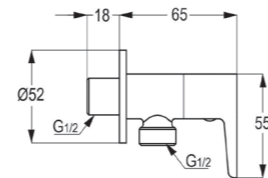

RAK10018

Brass angle valve DN 15
1/4 Turn-cp 1/2" x 1/2"
ceramic disc fitting
working pressure 6 bar maximum
provided with hot and cold button
rosette brass with chrome plating