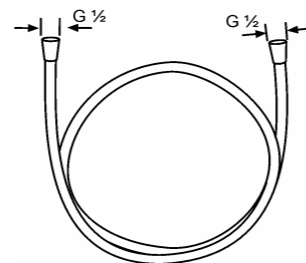

RAK22048
Logo Flex hose
G 1/2" x 1/2 " x 1200 mm

RAK6105605
Logo flex hose DN 15
plastic coated with metal-effect
with conical nuts 1/2 x 1/2 inch x
1600mm

RAK22028
Flex feeding hose
G 1/2" x 1/2 " x 300 mm

RAK22008
Flex feeding hose
G 1/2" x 1/2 " x 500 mm