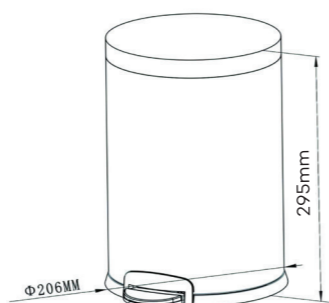

RAK90100
Deck Mounted Automatic Soap Dispenser
Capacity 1600ml
Power: AC220V DC1.6V
Brass Chrome finish