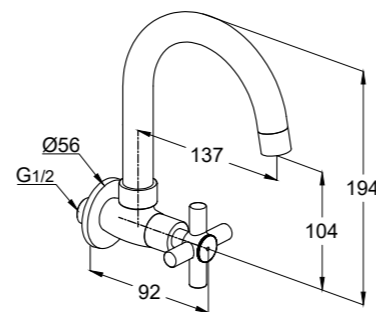

RAK34008

Wall mounted sink tap DN15 marked : blue swivel spout aerator M22x1 flow class A thread connection 1/2 inch European standard- EN200