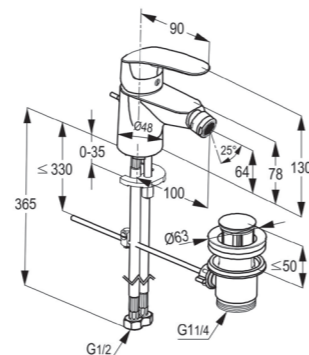

RAK17076

Concealed single-lever bath &
shower mixer trim set

RAK38737
Pre-installation kit DN 15