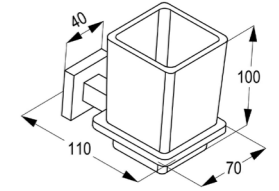

RAK24008
Soap dish glass
wall fastening
with screws and dowels
with a bowl of glass