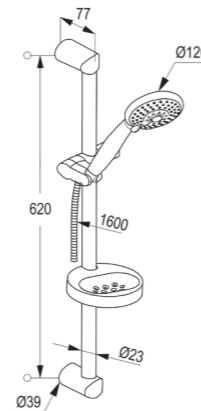

TRIO - 4S

RAK42005
4S Shower set L=600mm

wall bar with slider horizontally and vertically adjustable
jet kind: spray/misty/massage/spray & massage
with soap dish
with fixing kit
4S hand-held shower
with quick lime deposit cleaning system
with Logoflex-hose, plastic coated with metal-effect
and conical nuts 1/2 x 1/2 inch x 1600 mm
with screws and dowels