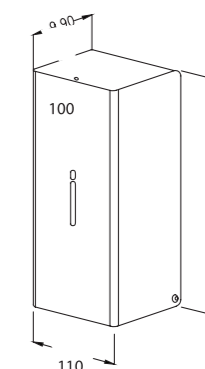

RAK90131
Wall Mounted Soap Dispenser, Push type Capacity 500ml
SS 304 Satin finish