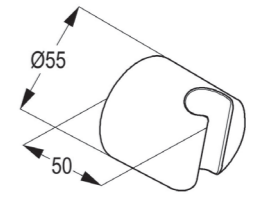

RAK6055105

Wall mount shower holder
with screws

Available Finishes