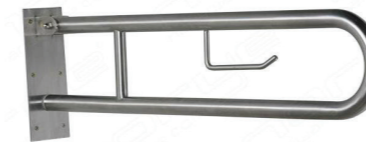

RAK90400
Folding Up Grab Bar
600mm
SS 304 Satin finish