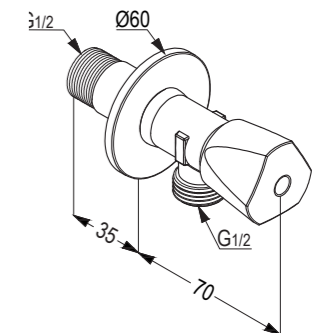

RAK33003

Brass long angle valve DN 15
1/4 Turn-cp 1/2" x 1/2"
ceramic disc fitting
ABS handle
working pressure 6 bar maximum
provided with hot and cold button
S.S rosette