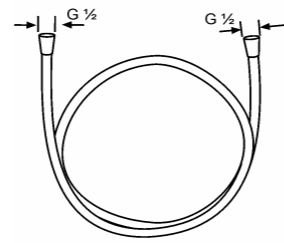

RAK22039
Supreme Hose with conical
nut G1/2 x 1/2 inch x 1200mm
 Available Finishes

RAK22048
Logo Flex hose
G 1/2" x 1/2 " x 1200 mm