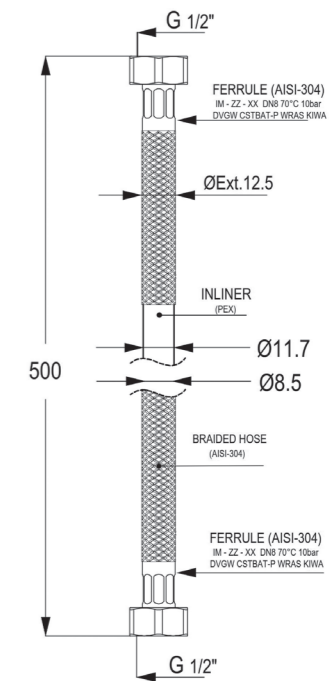

RAK22008
Flex feeding hose
G 1/2" x 1/2 " x 500 mm