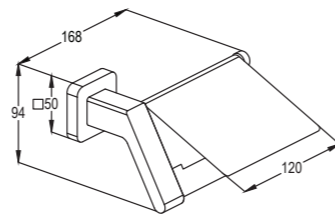

RAK28032
Toilet brush holder
wall fastening
with screws and dowels
with container glass
with brush