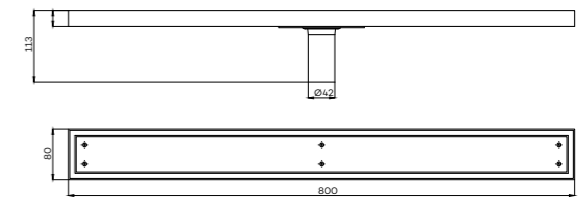

RAK9722-1
Shower Channel
Tile Insert
with Smell Prevention
and opening key
Channel 800x80mm
SS 304 Satin Finish