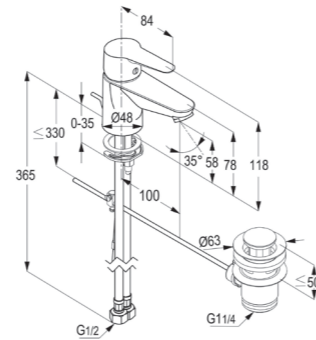

RAK10000

Single lever basin mixer DN 15
ceramic cartridge - K35
aerator M 24 x 1
1/2" high pressure flexible hose
with PEX tubes
pop up waste 1 1/4 inch
European Standard- EN 817