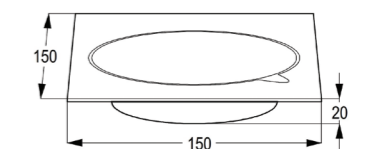

RAK22029

Stainless steel floor drain
Floor drain (150x150mm)
With heavy steel mesh