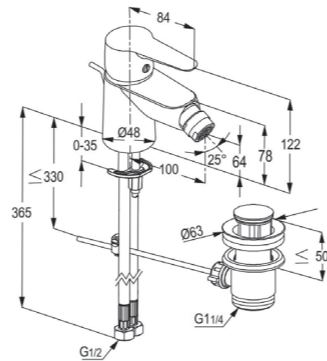

RAK10001

Single lever bidet mixer DN 15
ceramic cartridge-K35
ball joint aerator M 24 x 1
1/2" high pressure flexible hose
with PEX tubes
pop up waste 1 1/4 inch
European Standard - EN 817