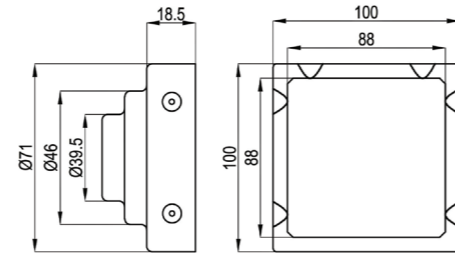

RAK9720-1
Shower Channel
Tile Insert
with Smell Prevention
Channel 300x80mm
SS 304 Satin Finish