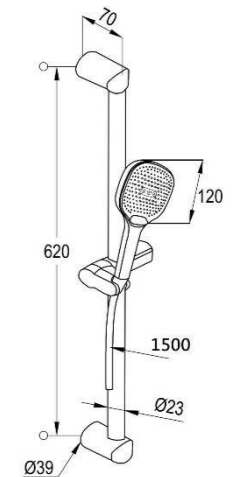

RAK62010

3S Shower set L=600 mm
wall bar with horizontally and vertically adjustable slider
jet kind : spray / massage / spray & massage
3S hand-held shower DN 15
with quick lime deposit cleaning system
with supreme shower hose
G1/2 x G1/2 x 1500 mm
with conical nuts
with fixing kit