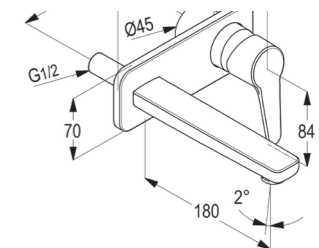

RAK10023

Concealed 2-hole single lever
basin mixer
trim set
aerator M 24 x 1
flow class Z
wall outlet 180 mm
without pre-installation
kit item no. RAK38243