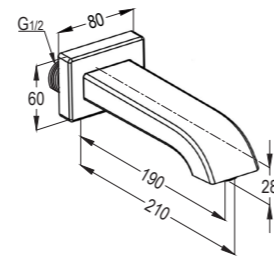

RAK14008

PROFILE wall spout DN 15
projection 190 mm
wall fastening
s-pointer aerator M 24 x 1
flow class C

Available Finishes