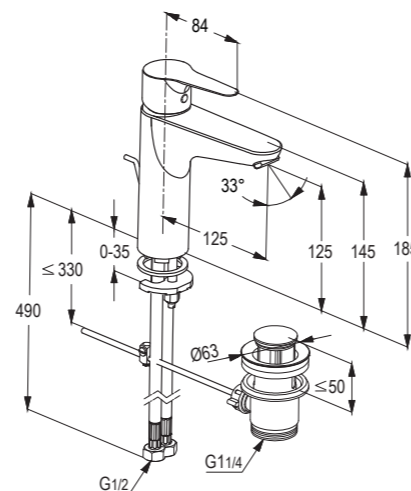

RAK10060

Single lever basin mixer XL DN 15
ceramic cartridge - K35
aerator M 24 x 1
1/2" high pressure flexible
hose with PEX tubes
pop up waste 1 1/4 inch
European Standard - EN 817