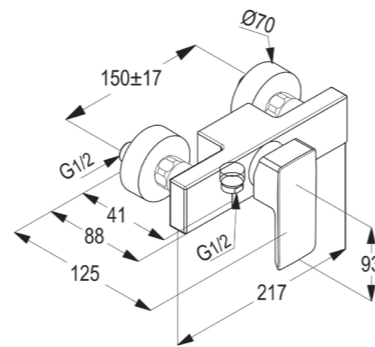

Single lever shower mixer DN 15  
 ceramic cartridge-K41  
 flow class B  
 shower outlet G 1/2"  
 protected against back flow  
 S- unions 1/2 X 3/4 inch  
 European standard- EN 817

**RAK14114**

Single lever sink mixer DN 15  
 ceramic cartridge-K35  
 swivelling (360°) rectangular  
 spout l = 230 mm  
 PCA aerator M 24 x 1  
 flexible high pressure supply  
 tubes 1/2 inch  
 European standard- EN 817