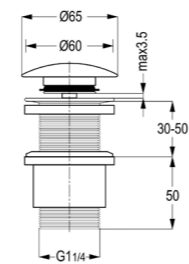

Available Finishes

**RAK1002005**

BOTTLE TRAP 1 1/4" X 32 MM,  
ROUND

Available Finishes

**RAK22025UK**

Click clack waste fitting  
without Over flow hole  
Click Clack Waste 1 1/4"

Available Finishes

**RAK1020505**