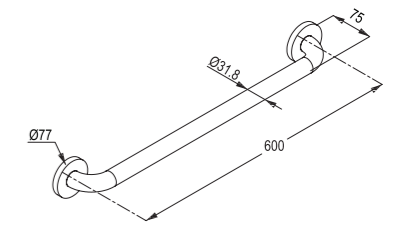

**RAK90930**  
Baby Changing Station  
Made by High Quality HDPE

**RAK90430**  
Grab Bar  
600mm  
SS 304 Satin finish

**RAK90431** Grab Bar 700mm SS 304 Satin finish  
**RAK90432** Grab Bar 900mm SS 304 Satin finish