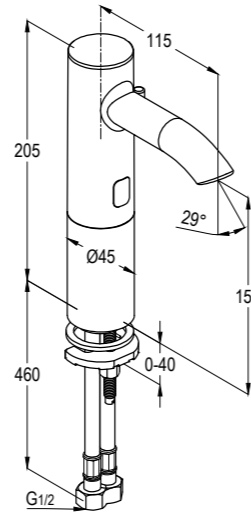

RAK12032

electronic controlled XL basin
mixer DN 15 with 6 V Lithium Battery
single hole mounted
magnet-cartridge unit, with mixing shaft
with control handle
cache aerator M 16.5 x 1
flow class A
optical object-registration
rapid installation set
flexible high pressure supply
tubes 1/2"inch with
integrated back flow preventer