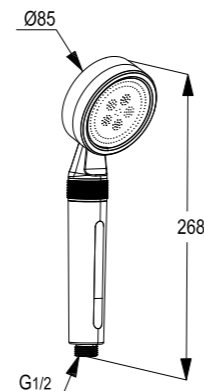

RAK40016

Hand Shower 1S
Openable Filter Hand Shower