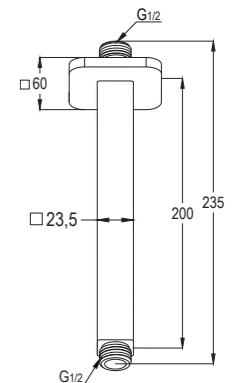

RAK10111

Ceiling Shower arm 200mm, DN 15
Projection 200mm
with sliding cover plate
male thread 1/2 inch