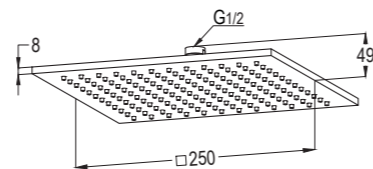

Sleek and sophisticated Concealed Fittings from KLUDI RAK make efficient use of shower space without compromising on its functionality and user's comfort.

**RAK45125**  
 Brass Over head shower DN 15  
 250 mm x 250 mm  
 with cleaning system