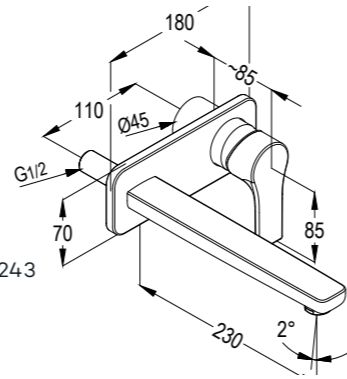

RAK38243

Pre installation kit DN 15