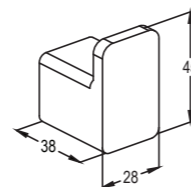

RAK28033
Wall mounted soap
dispenser 150 ml
wall fastening with
screws and dowels