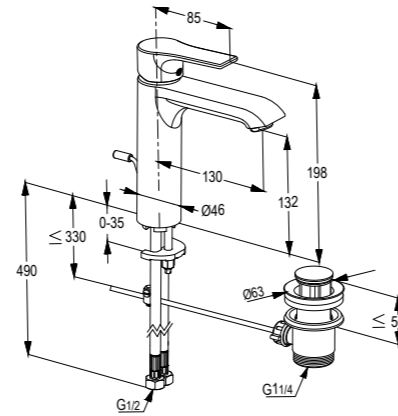

RAK13260

Single lever basin mixer XL DN 15
ceramic cartridge - K35
aerator M 24 x 1
1/2" high pressure flexible
hose with PEX tubes
pop up waste 1 1/4 inch
European Standard - EN 817