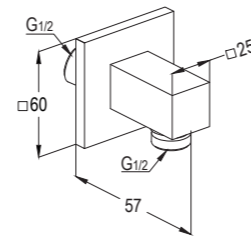

RAK22181

wall supply DN15
Size:25×25×57mm

Available Finishes