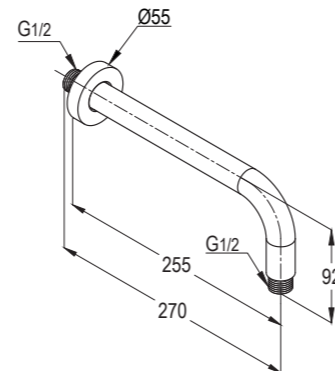

RAK10012

Shower arm 250 mm, DN 15
Projection 255 mm
with sliding cover plate
male thread 1/2 inch

Recommended for smaller
than 250mmØ head shower