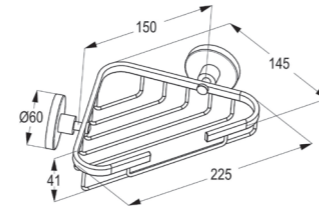

RAK21010

Towel shelf
wall fastening
with screws and dowels