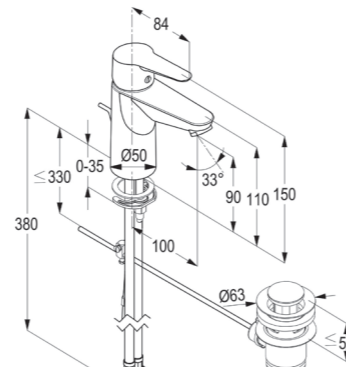

RAK10021

POLARIS STAR - Single lever
basin mixer DN 15
ceramic cartridge - K35
aerator M 24 x 1
1/2" high pressure flexible hose
with PEX tubes
pop up waste 1 1/4 inch
European Standard - EN 817