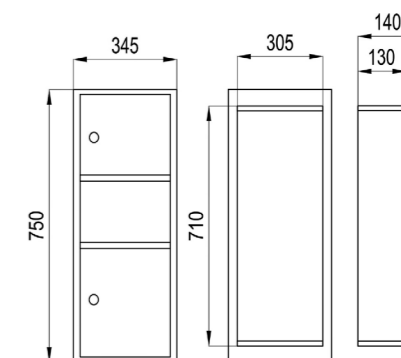

**RAK90510-2**  
 Wall Mounted  
 Paper Dispenser  
 Capacity: 400C-fold  
 or 525 multifold  
 SS 304 Satin finish

**RAK90511**  
 Paper Towel Dispenser  
 with Waste Receptacle  
 Two doors with front tumbler locks keyed  
 With stainless steel pivot and lock key  
 Recessed  
 345 x 140 x 750 mm  
 Paper Towel Dispenser Capacity:  
 up to 350 C-fold paper towel  
 up to 475 multi-fold paper towels  
 Waste Container capacity 7L