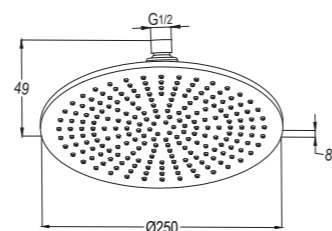

RAK45040
Brass Over head shower DN 15
Ø 400mm
with cleaning system