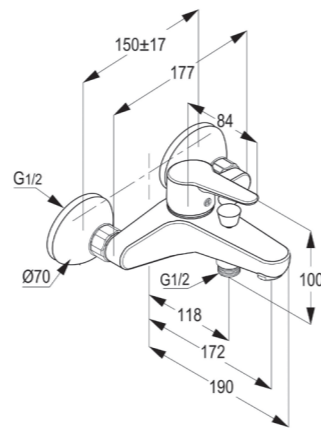

RAK10002

Single lever bath & shower mixer DN 15
without shower set
ceramic cartridge-K35
aerator M 24 X 1
flow class DB
automatic diverter shower to bathtub
shower outlet G 1/2"
protected against back flow
S- unions 1/2 X 3/4 inch
European standard- EN 817