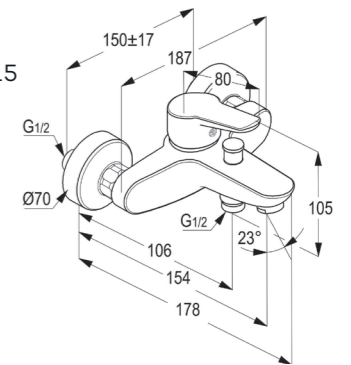

**RAK11002**

Single lever bath & shower mixer DN 15  
without shower set  
ceramic cartridge-K35  
aerator M 24 X 1  
flow class CB  
automatic diverter: shower to bathtub  
shower outlet G 1/2"  
protected against back flow  
S- unions 1/2 X 3/4 inch  
European standard- EN 817