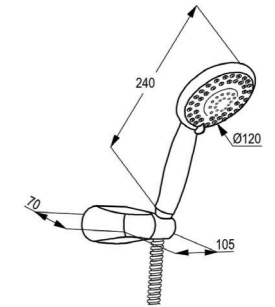

RAK62005

Bathtub set
jet kind: spray/misty/massage/spray & massage
shower connection G 1/2
shower hose 1/2" x 1/2" x 1500 mm
Adjustable holder with screws and dowels