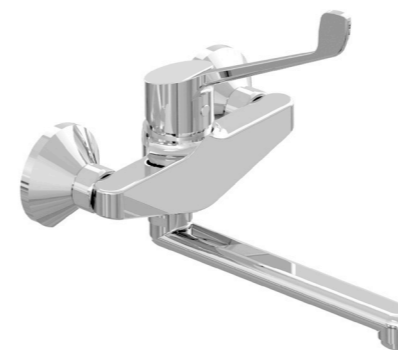

PEAK MEDI CARE HAS BEEN DESIGNED TO BE OPERATED EASILY BY FOREARM OR ELBOW.  
THIS AVOIDS THE NEED FOR HAND CONTACT AND THE CONSEQUENT RISK CONTAMINATION

**RAK18070**

medi care single lever basin mixer DN 15  
solid clinic lever K36  
ceramic cartridge with hot water safety device  
PCA aerator M 24 x 1  
flexible high pressure supply tubes 1/2 inch  
pop up waste 1 1/4 inch  
European Standard- EN 817