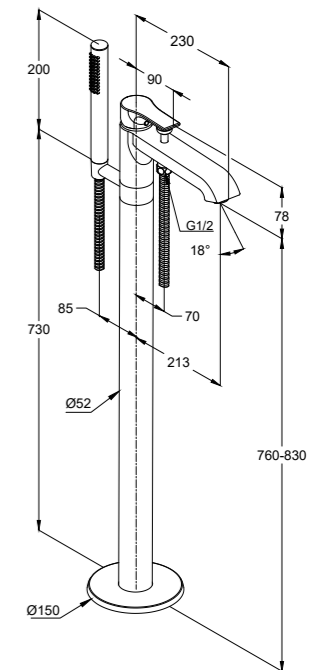

RAK13272

floor standing Mixer
for free standing bath tubs
single lever bath and shower mixer DN 15
floor standing for free standing bath tubs
solid lever
ceramic cartridge with hot water safety
device
aerator M 24 x 1, flow class C
automatic diverter: shower to bath tub
shower connection 1/2 inch
protected against backflow
fixed spout
1 S hand shower DN15
with shower holder
S.S shower hose 1/2 x 1/2 x 1500 mm
without pre-installation set for free
standing bath/shower mixer
KLUDI FLEXX.BOX DN20 item no. 88088