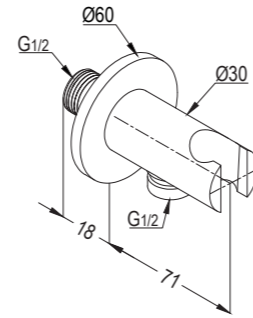

RAK22082

wall supply with
shower holder DN15
Size 32X89mm

Available Finishes