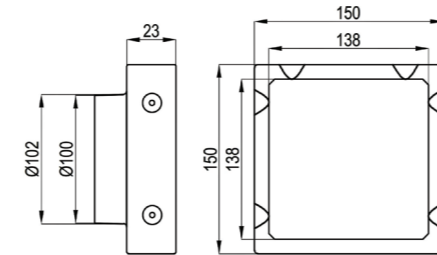

RAK9721-1
Shower Channel
Tile Insert
with Smell Prevention
and opening key
Channel 600x80mm
SS 304 Satin Finish