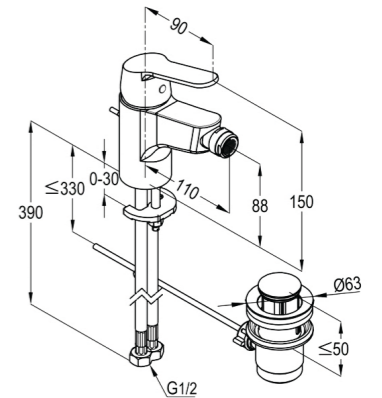

RAK18101

Side Single lever basin mixer DN 15
ceramic cartridge - K35
aerator M 24 x 1
1/2" high pressure flexible hose
with PEX tubes
pop up waste 1 1/4 inch
European Standard- EN 817