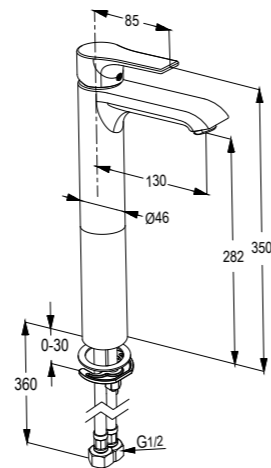

RAK13261

single lever basin mixer XL HR DN 15
ceramic cartridge-K35
aerator M 24 x 1
1/2" high pressure flexible
hose with PEX tubes
European standard - EN 817

RAK13270

floor standing Mixer
for free standing wash basin
single lever basin mixer DN 15,
ceramic cartridge with hot
water safety device
PCA aerator M 24 X 1

88088

Concealed unit body
for free standing
wash basin