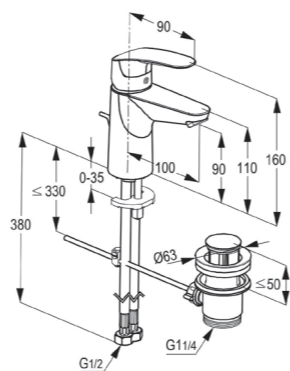

RAK17000

Single lever basin mixer DN 15
ceramic cartridge - K35
aerator M 24 x 1
1/2" high pressure flexible hose
with PEX tubes
pop up waste 1 1/4 inch
European Standard- EN 817

RAK17002

Single lever bath & shower mixer DN 15
without shower set
ceramic cartridge-K35
aerator M 24 X 1
flow class CB
automatic diverter: shower to bathtub
shower outlet G 1/2"
protected against back flow
S- unions 1/2 X 3/4 inch
European standard- EN 817

RAK17060

Single lever basin mixer XL DN 15
ceramic cartridge - K35
aerator M 24 x 1
1/2" high pressure flexible hose
with PEX tubes
pop up waste 1 1/4 inch
European Standard - EN 817

RAK17003

Single lever shower mixer DN 15
ceramic cartridge-K35
flow class B
shower outlet G 1/2"
protected against back flow
S- unions 1/2 X 3/4 inch
European standard- EN 817

RAK17061

single lever basin mixer XL HR DN 15
ceramic cartridge-K35
aerator M 24 x 1
1/2" high pressure flexible hose with
PEX tubes European standard - EN 817

RAK17050

Single lever sink mixer DN 15
ceramic cartridge-K35
PCA aerator M 22 x 1
swivelling U spout
1/2" high pressure flexible hose
with PEX tubes
European Standard EN 817

Available Finishes

RAK17001

Single lever bidet mixer DN 15
ceramic cartridge-K35
ball joint aerator M 24 x 1
1/2" high pressure flexible
hose with PEX tubes
pop up waste 1 1/4 inch
European Standard - EN 817

RAK17076

Concealed single-lever bath &
shower mixer trim set

RAK38737
Pre-installation kit DN 15

RAK17079

Concealed single-lever shower
mixer trim set

RAK38828
Pre-installation kit DN 15