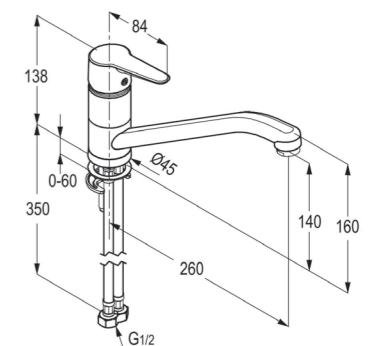

Single lever shower mixer DN 15  
ceramic cartridge-K35  
flow class B  
shower outlet G 1/2"  
protected against back flow  
S- unions 1/2 X 3/4 inch  
European standard- EN 817

**RAK10014**

Single lever sink mixer DN 15  
ceramic cartridge-K35  
swivelling (360°) spout l = 260 mm  
aerator M 24 x 1  
1/2" high pressure flexible hose  
with PEX tubes  
European Standard - EN 817