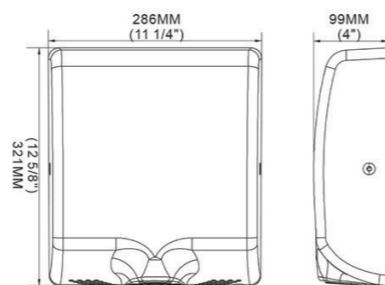

RAK90600
Automatic Hand Dryer
Wall Mounted
Voltage: 220V-240V
SS 304 Satin finish

- Automatic hands ON/OFF by Infrared sensor
- 10-12 Seconds drying time 60 Seconds auto shut off
- Externally visible service blue LED guides hands to air flow.
- High speed Brush motor
- Dual protection heater
- Cover right grounding
- Fireproof key plastic parts & stainless steel cover
- Convenient plug in feature. Optional hardwire installation
- Easy maintenance Easy wall surface mounted Anti-theft lockable
- Customized heater ON/OFF switch
- 47/100CM Depth ADA-Compliant Installed behind mirror is workable
- Customized adjustable speed & sound control from 200W-1000W
- Customized intelligent heater off if ambient temperature is more than 25°C
- Customized coarse particulate filter at air inlet
- Customized bacterial free HEPA filter after coarse particulate filter

RAK90301
Pedal Dust Bin, 5L
(dia.)206mm X 295mm (H)
SS 410 Satin finish

RAK90100
Deck Mounted Automatic Soap Dispenser
Capacity 1600ml
Power: AC220V DC1.6V
Brass Chrome finish

RAK90140
soap dispenser countertop suitable for both kitchen or bathroom use capacity 500 ml

RAK90110
Wall Mounted Automatic Soap Dispenser
Capacity 750ml
Power: 4 AA Batteries
SS 304 Satin finish

RAK90131
Wall Mounted Soap Dispenser, Push type Capacity 500ml
SS 304 Satin finish