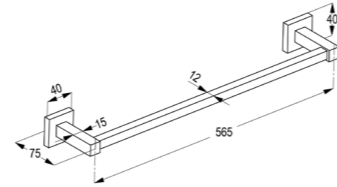

RAK24007
Tumbler holder glass
wall fastening
with screws and dowels

RAK24008
Soap dish glass
wall fastening
with screws and dowels
with a bowl of glass

RAK24033
Wall mounted soap dispenser,
glass - 225 ml
wall fastening
with screws and dowels

RAK24013
Glass shelf
wall fastening
with screws and dowels

RAK24010
Brass Towel shelf
wall fastening
with screws and dowels

RAK24032
Toilet brush holder
wall fastening
with screws and dowels