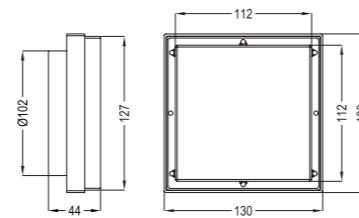

RAK90704
Stamping Floor Drain Casting
Floor Drain Tile Insert
with opening key 130x130mm
SS 304 Satin finish