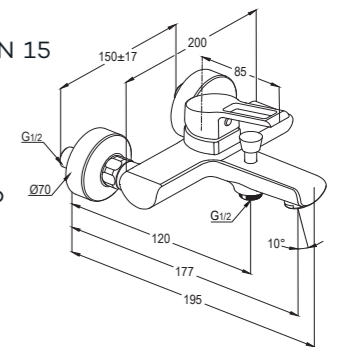

RAK39002

Single lever bath and shower mixer DN 15
Ceramic cartridge -K35
without shower set
PCA aerator M 24 X 1
flow class CB
automatic diverter shower to bathtub
shower outlet G 1/2"
protected against back flow
S-unions 1/2 x 3/4 inch
European standard - EN 817

RAK39003

Single lever shower mixer DN 15
Ceramic cartridge - K35
flow class B
shower outlet G 1/2"
protected against back flow
S-unions 1/2 x 3/4 inch
European standard - EN 817