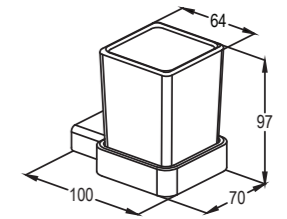

RAK28003
Towel ring
wall fastening
with screws and dowels