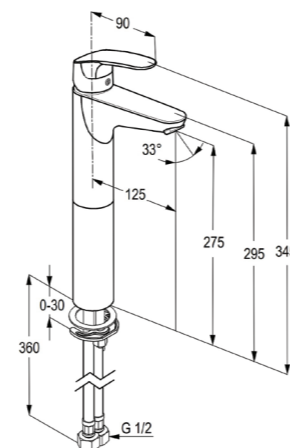

RAK17061

single lever basin mixer XL HR DN 15
ceramic cartridge-K35
aerator M 24 x 1
1/2" high pressure flexible hose with
PEX tubes European standard - EN 817

RAK17050

Single lever sink mixer DN 15
ceramic cartridge-K35
PCA aerator M 22 x 1
swivelling U spout
1/2" high pressure flexible hose
with PEX tubes
European Standard EN 817

Available Finishes