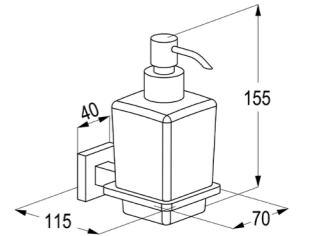

RAK24013
Glass shelf
wall fastening
with screws and dowels