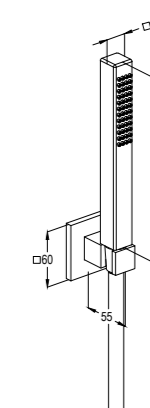

bath shower set 1S
1S hand shower DN 15
one spray pattern
quick and easy cleaning system
with dirt catching sieve
supreme shower hose
G1/2 x G1/2 x 1500 mm
with conical nuts
with shower holder
for shower hoses with conical nuts
for rigid wall mounting

RAK62200
1S Shower set L= 680 mm