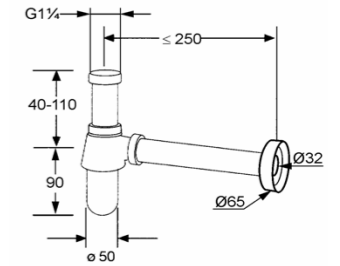

RAK1010505

Brass chrome bottle trap 1 1/4"
G 1 1/4" x 32 mm
with outlet tube 32 x 200 mm
with wall flange

Available Finishes