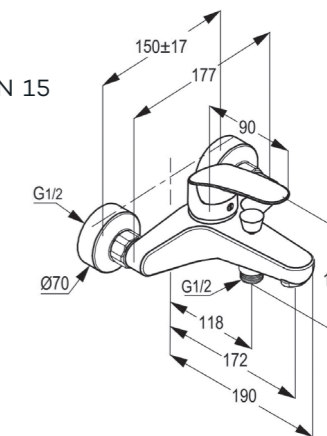

RAK17002

Single lever bath & shower mixer DN 15
without shower set
ceramic cartridge-K35
aerator M 24 X 1
flow class CB
automatic diverter: shower to bathtub
shower outlet G 1/2"
protected against back flow
S- unions 1/2 X 3/4 inch
European standard- EN 817

RAK17060

Single lever basin mixer XL DN 15
ceramic cartridge - K35
aerator M 24 x 1
1/2" high pressure flexible hose
with PEX tubes
pop up waste 1 1/4 inch
European Standard - EN 817