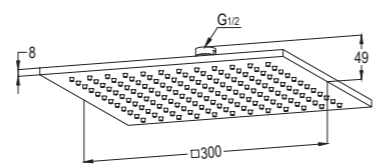

RAK45040
Brass Over head shower DN 15
Ø 400mm
with cleaning system