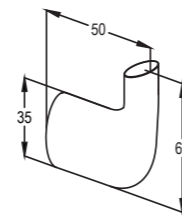

RAK20020
Towel shelf with towel bar
wall fastening
with screws and dowels