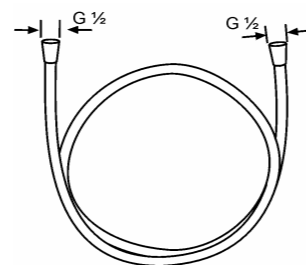

RAK22038
Supreme Hose with conical
nut G1/2 x 1/2 inch x 1500mm
 Available Finishes

RAK22028
Flex feeding hose
G 1/2" x 1/2 " x 300 mm