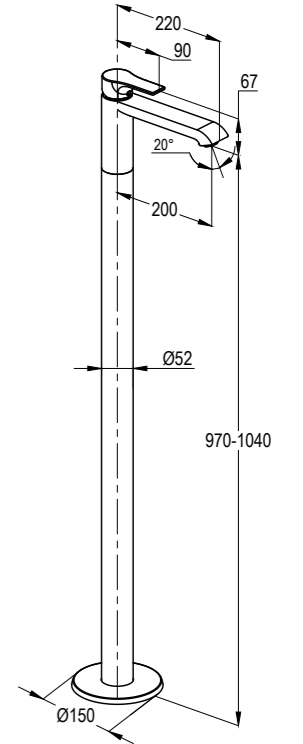

RAK13200

Single Lever Basin Mixer DN 15
ceramic cartridge-K35
cache aerator M 24 x 1
1/2" high pressure flexible hose
with PEX tubes
pop up waste 1 1/4 inch
European Standard - EN 817

RAK13260

Single lever basin mixer XL DN 15
ceramic cartridge - K35
aerator M 24 x 1
1/2" high pressure flexible
hose with PEX tubes
pop up waste 1 1/4 inch
European Standard - EN 817

RAK13261

single lever basin mixer XL HR DN 15
ceramic cartridge-K35
aerator M 24 x 1
1/2" high pressure flexible
hose with PEX tubes
European standard - EN 817

RAK13270

floor standing Mixer
for free standing wash basin
single lever basin mixer DN 15,
ceramic cartridge with hot
water safety device
PCA aerator M 24 X 1

88088

Concealed unit body
for free standing
wash basin

RAK13272

floor standing Mixer
for free standing bath tubs
single lever bath and shower mixer DN 15
floor standing for free standing bath tubs
solid lever
ceramic cartridge with hot water safety
device
aerator M 24 x 1, flow class C
automatic diverter: shower to bath tub
shower connection 1/2 inch
protected against backflow
fixed spout
1 S hand shower DN15
with shower holder
S.S shower hose 1/2 x 1/2 x 1500 mm
without pre-installation set for free
standing bath/shower mixer
KLUDI FLEXX.BOX DN20 item no. 88088