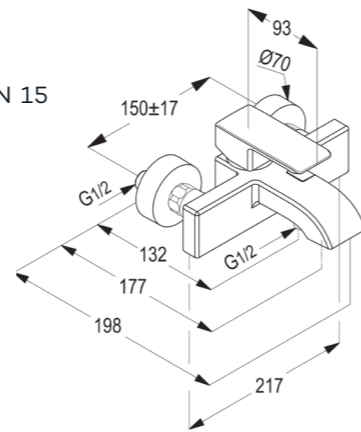

### Available Finishes

**RAK14102**

Single lever bath & shower mixer DN 15  
 without shower set  
 ceramic cartridge-K41  
 S-pointer aerator M 24 X 1  
 flow class CB  
 automatic diverter: shower to bathtub  
 shower outlet G 1/2"  
 protected against back flow  
 S- unions 1/2 X 3/4 inch  
 European standard- EN 817