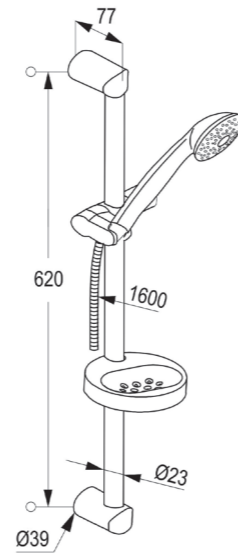

TRIO - 1S

RAK6013105
1S Shower set L=600mm

wall bar with slider horizontally and vertically adjustable
jet kind:rain shower
with soap dish
with fixing kit
1S hand-held shower
with quick lime deposit cleaning system
with Logoflex-hose, plastic coated with metal-effect
and conical nuts 1/2 x 1/2 inch x 1600 mm
with screws and dowels