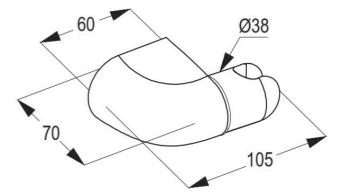

RAK22030

Wall mounted adjustable
shower holder
with screws and dowels

Available Finishes