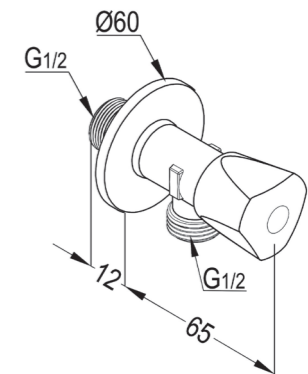

RAK33002-01

Brass angle valve DN 15
1/4 Turn-cp 1/2" x 1/2"
ceramic disc fitting
working pressure 6 bar maximum
provided with hot and cold button
S.S rosette