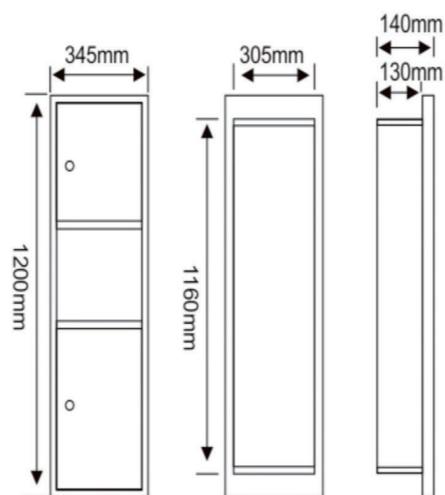

RAK90512
Paper Towel Dispenser Recessed
with Waste Receptacle
Capacity up to 450C-fold or 600 multifold
Waste container capacity 14L
Two doors with front tumbler locks keyed
SS 304 Satin finish