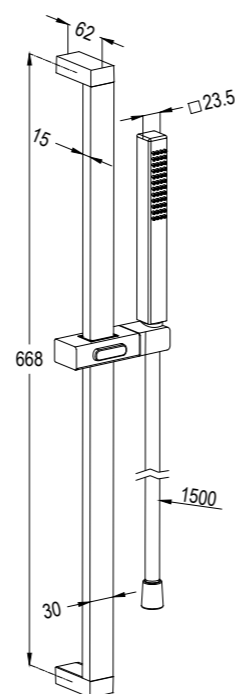

wall bar with silder horizontally and vertically adjustable
jet kind : rain shower
with fixing kit
1S hand -held shower
with quick lime deposit cleaning system
with bright silver hose
and conical nuts 1/2 x 1/2 inch x 1500 mm
with screws and dowels

RAK62002
4S Shower set L=600 mm