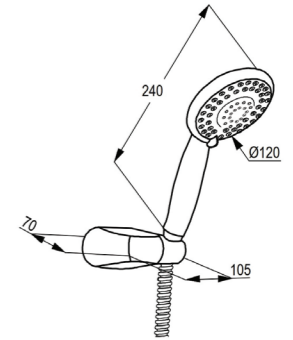

Available Finishes

**RAK40014**

3S Hand Shower DN 15  
 Ø 125 mm  
 jet kind : spray/massage/spray & massage

**ECO 4S  
 RAK40022E**

Bathtub set  
 jet kind: spray/misty/massage/spray & massage  
 shower connection G 1/2  
 shower hose 1/2" x 1/2" x 1600 mm  
 Adjustable holder with screws and dowels