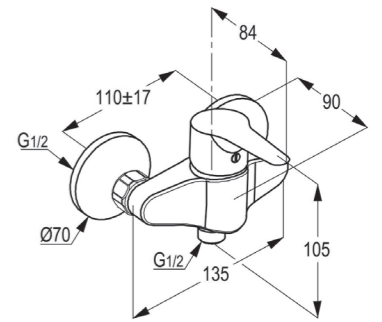

RAK10024

Single lever shattaf mixer DN 15
ceramic cartridge-K35
flow class B
shower outlet G 1/2"
S- unions 1/2 X 3/4 inch
European standard- EN 817

Available Finishes