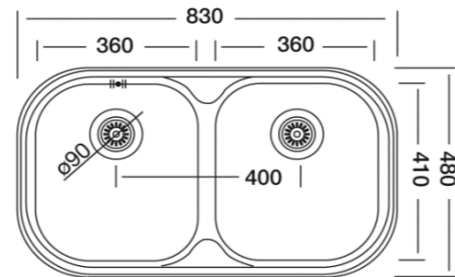

RAK90860
Undermount Sink 48 x 83
Double Bowl
S.S 304 Satin finish
3.5" Waste with siphons