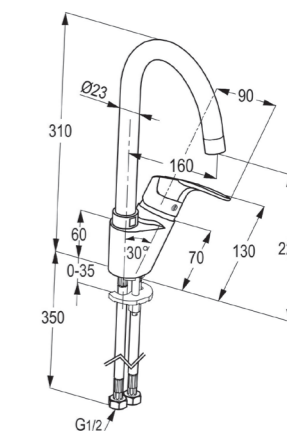

RAK17001

Single lever bidet mixer DN 15
ceramic cartridge-K35
ball joint aerator M 24 x 1
1/2" high pressure flexible
hose with PEX tubes
pop up waste 1 1/4 inch
European Standard - EN 817