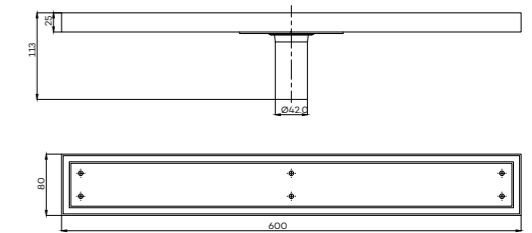

RAK9721-1
Shower Channel
Tile Insert
with Smell Prevention
and opening key
Channel 600x80mm
SS 304 Satin Finish