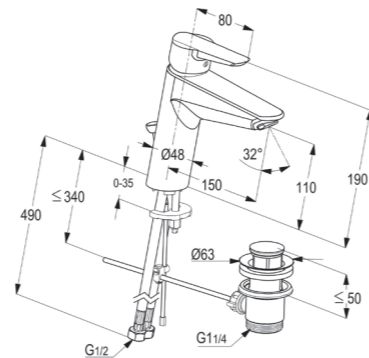

RAK11060

Single lever basin mixer XL DN 15
ceramic cartridge - K35
aerator M 24 x 1
1/2" high pressure flexible hose
with PEX tubes
pop up waste 1 1/4 inch
European Standard - EN 817

RAK11005

Single lever shower mixer DN 15
ceramic cartridge-K35
flow class B
shower outlet G 1/2"
protected against back flow
S- unions 1/2 X 3/4 inch
European standard- EN 817