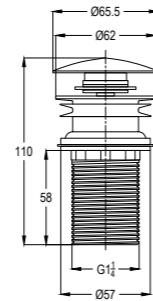

**RAK33003**

Brass long angle valve DN 15  
1/4 Turn-cp 1/2" x 1/2"  
ceramic disc fitting  
ABS handle  
working pressure 6 bar maximum  
provided with hot and cold button  
S.S rosette

**RAK22007**

Click clack waste fitting with  
Over flow Hole  
Click Clack Waste Fitting 1 1/4"