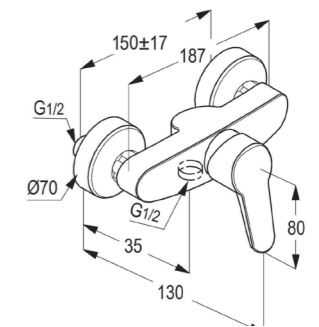

RAK11001

Single lever bidet mixer DN 15
ceramic cartridge-K35
ball joint aerator M 24 x 1
1/2" high pressure flexible hose
with PEX tubes
pop up waste 1 1/4 inch
European Standard - to EN 817