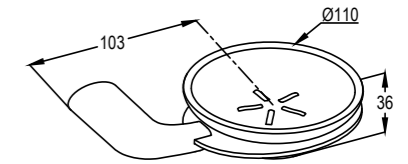

RAK20008
Soap dish with glass
wall fastening
with screws and dowels