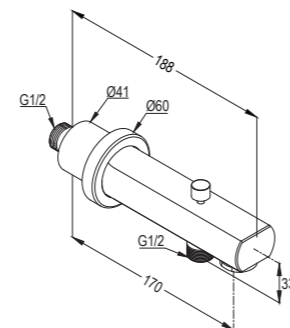

RAK11013

PROJECT wall spout DN15
aerator M 28 x 1 flow class BB
automatic diverter: shower to bathtub
shower outlet 1/2 inch
protected against back flow
with sliding cover plate Ø 60 mm
projection 170 mm

Available Finishes