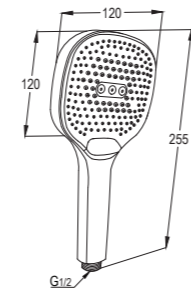

RAK40015

3S Hand Shower DN 15
jet kind : spray/massage/spray & massage