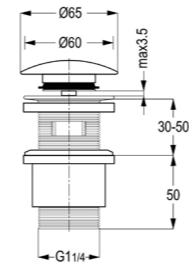

RAK22007UK

Click clack waste fitting with
Over flow Hole
Click Clack Waste Fitting 1 1/4"

Available Finishes