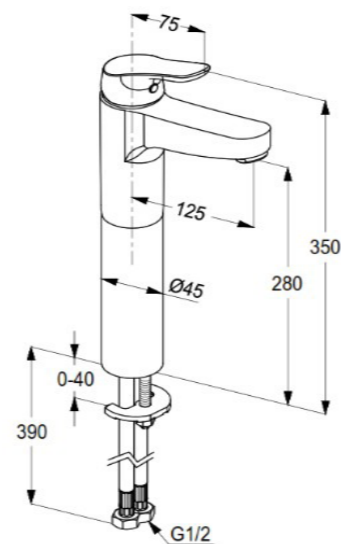

RAK18161

single lever basin mixer XL HR DN 15
ceramic cartridge-K35
aerator M 24 x 1
1/2" high pressure flexible hose
with PEX tubes
European standard - EN 817