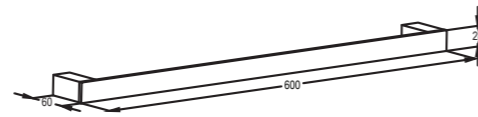

**RAK20005**  
Robe Hook  
wall fastening  
with screws and dowels

**RAK20020**  
Towel shelf with towel bar  
wall fastening  
with screws and dowels

**RAK28001**  
Single towel bar 600mm  
wall fastening  
with screws and dowels