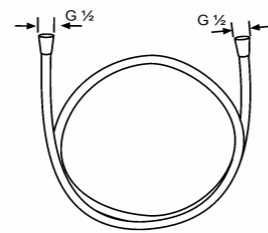

RAK6105605
Logo flex hose DN 15
plastic coated with metal-effect
with conical nuts 1/2 x 1/2 inch x
1600mm