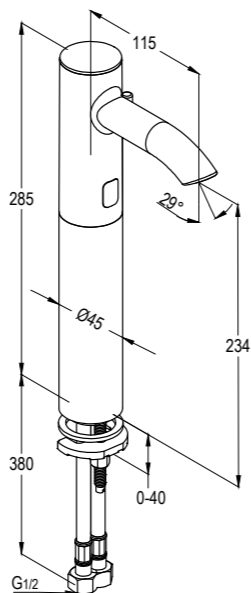

RAK12041

electronic controlled high raised
basin mixer DN 15
with 6 V Lithium Battery
single hole mounted
magnet-cartridge unit, with mixing shaft
with control handle
cache aerator M 16.5 x 1
flow class A
optical object-registration
rapid installation set
flexible high pressure supply
tubes 1/2"inch with
integrated back flow preventer