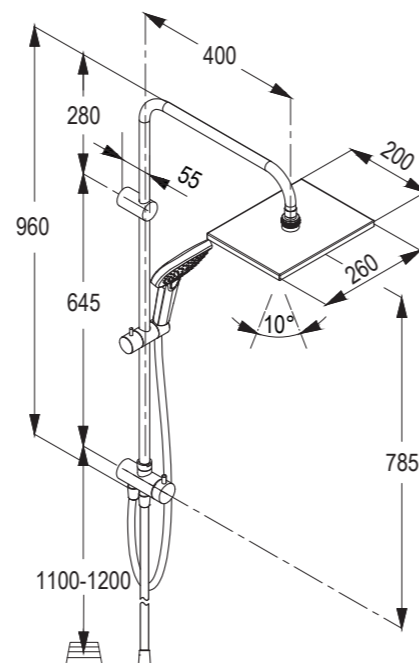

RAK48001

Dual shower system L-shape
L = 960 mm
wall fastening
hand and head shower
two way ceramic diverter
with 3S hand held shower 1/2 inch
ridgeless adjustable shower holder
vertically and cylindrically adjustable
shower holder
shower hose 1/2 x 1/2 inch x 1500mm
with fixing kit swivel square head shower
connecting hose mixer to dual shower
1/2 x 1/2 inch x 800 mm