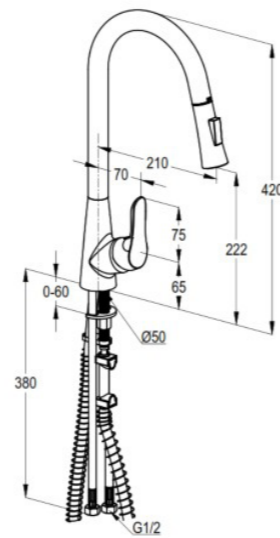

RAK18176

Concealed single-lever bath
shower mixer trim set

RAK38737
Pre-installation kit DN 15

RAK18179

Concealed single-lever bath
shower mixer trim set

RAK38828
Pre-installation kit DN 15