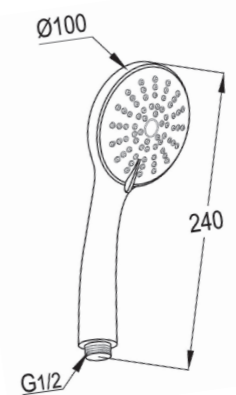

Available Finishes

**RAK40014**

3S Hand Shower DN 15  
 Ø 125 mm  
 jet kind : spray/massage/spray & massage

**ECO 4S  
 RAK40022E**

Bathtub set  
 jet kind: spray/misty/massage/spray & massage  
 shower connection G 1/2  
 shower hose 1/2" x 1/2" x 1600 mm  
 Adjustable holder with screws and dowels