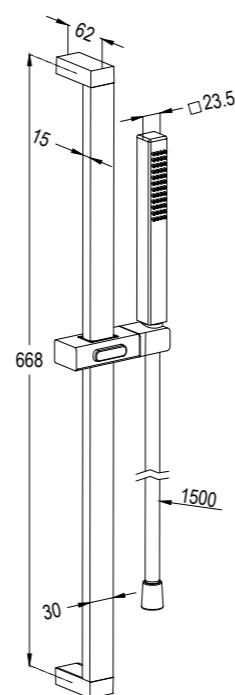

wall bar with silder horizontally and vertically adjustable
jet kind : rain shower
with fixing kit
1S hand -held shower
with quick lime deposit cleaning system
with bright silver hose
and conical nuts 1/2 x 1/2 inch x 1500 mm
with screws and dowels

RAK62012

bath shower set 1S
1S hand shower DN 15
one spray pattern
quick and easy cleaning system
with dirt catching sieve
supreme shower hose
G1/2 x G1/2 x 1500 mm
with conical nuts
with shower holder
for shower hoses with conical nuts
for rigid wall mounting