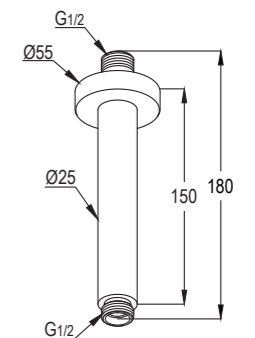

RAK10011

Ceiling Shower arm 150mm, DN 15
Projection 150 mm
with sliding cover plate
male thread 1/2 inch