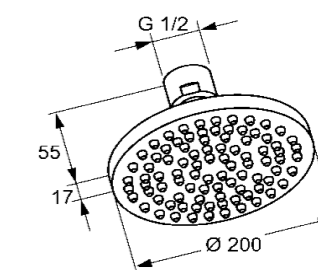

RAK11012
ABS Over head Shower DN 15,
Ø 200 mm
with swivel ball joint ½" inch