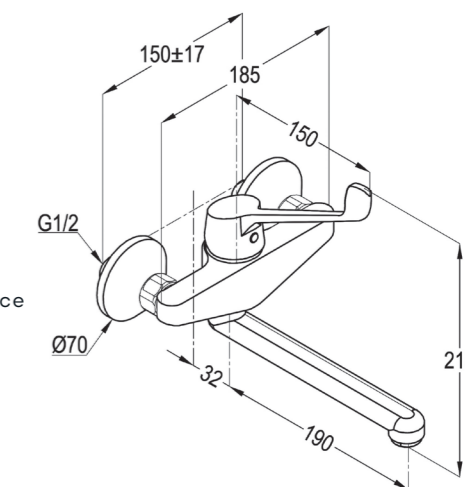

RAK18073

wall mounted medi care single
lever basin mixer
solid clinic lever K36
ceramic cartridge with hot water safety device
PCA aerator M 24 x 1
European Standard- EN 817