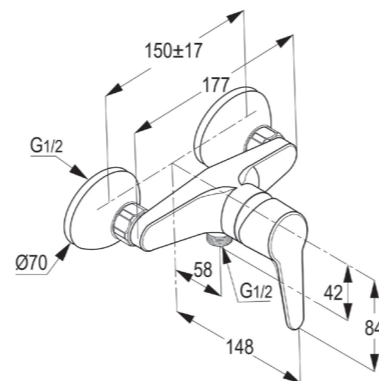

RAK10003

Single lever shower mixer DN 15
ceramic cartridge-K35
flow class B
shower outlet G 1/2"
protected against back flow
S- unions 1/2 X 3/4 inch
European standard- EN 817