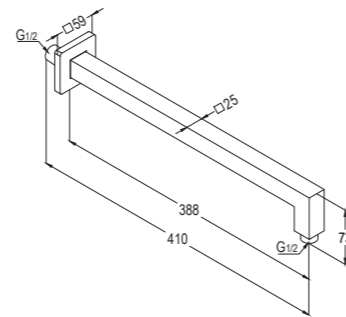

RAK12113

Square shower arm
410mm DN15
Projection 388 mm
Connection G1/2" inch
with sliding cover plate

Recommended for all square head shower