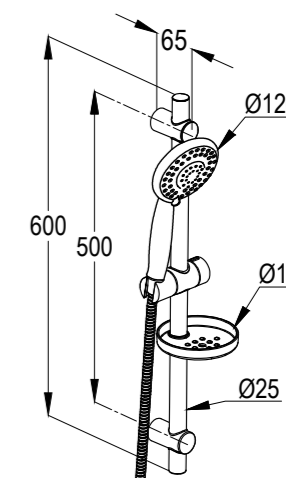

wall bar with slider horizontally and vertically adjustable
jet kind: spray/misty/massage/spray & massage
with soap dish
with fixing kit
4S hand-held shower
with quick lime deposit cleaning system
with stainless steel hose
and conical nuts 1/2 x 1/2 inch x 1500 mm
with screws and dowels