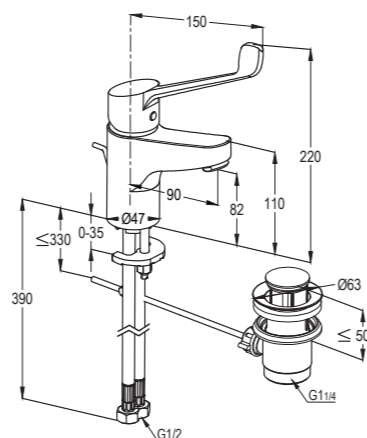

PEAK MEDI CARE HAS BEEN DESIGNED TO BE OPERATED EASILY BY FOREARM OR ELBOW.  
THIS AVOIDS THE NEED FOR HAND CONTACT AND THE CONSEQUENT RISK CONTAMINATION

**RAK18070**

medi care single lever basin mixer DN 15  
solid clinic lever K36  
ceramic cartridge with hot water safety device  
PCA aerator M 24 x 1  
flexible high pressure supply tubes 1/2 inch  
pop up waste 1 1/4 inch  
European Standard- EN 817