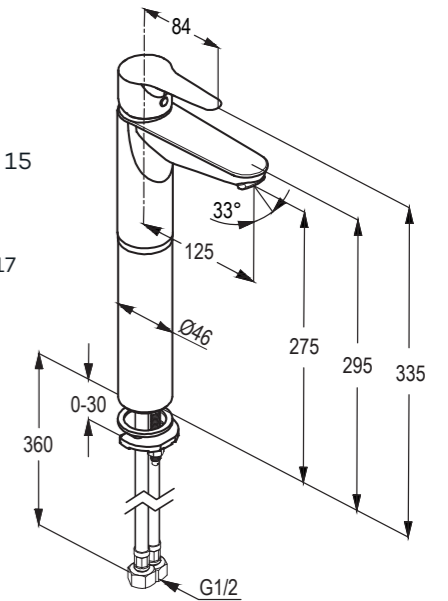

RAK10000

Single lever basin mixer DN 15
ceramic cartridge - K35
aerator M 24 x 1
1/2" high pressure flexible hose
with PEX tubes
pop up waste 1 1/4 inch
European Standard- EN 817

RAK10061

single lever basin mixer XL HR DN 15
ceramic cartridge-K35
aerator M 24 x 1
1/2" high pressure flexible hose with
PEX tubes European standard - EN 817