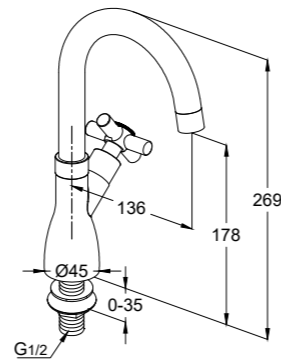

**RAK34007**

Long Bibcock DN15 marked : blue thread connection 1/2 inch European standard- EN200 aerator M22X1 flow class A

**RAK34003**

Pillar tap DN15 single hole deck mounted with swivel spout aerator M22 x 1 flow class A marked : blue European standard- EN200