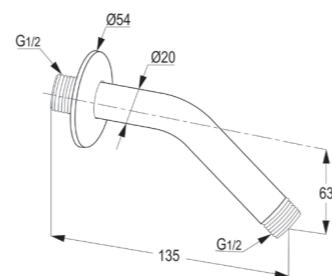

RAK45001

Shower arm 135 mm, DN 15
Projection 135 mm
with sliding cover plate
male thread 1/2 inch

Recommended to RAK10013 &
RAK44002