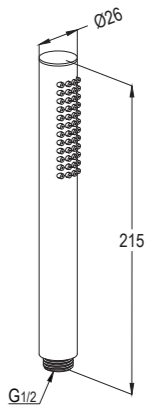

RAK40008

1S Hand shower DN15
jet kind : rain shower
anti-limescale system
flow class A 48 spray nozzles
connection G1/2"
perfect spray pattern
fits all standard shower hoses

Available Finishes