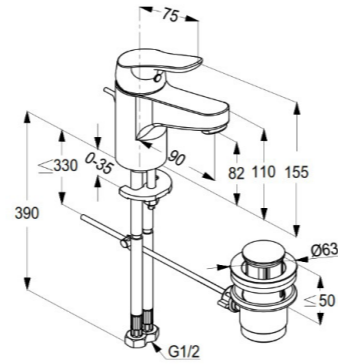

RAK18100

Single lever basin mixer DN 15
ceramic cartridge - K35
aerator M 24 x 1
1/2" high pressure flexible hose
with PEX tubes
pop up waste 1 1/4 inch
European Standard- EN 817