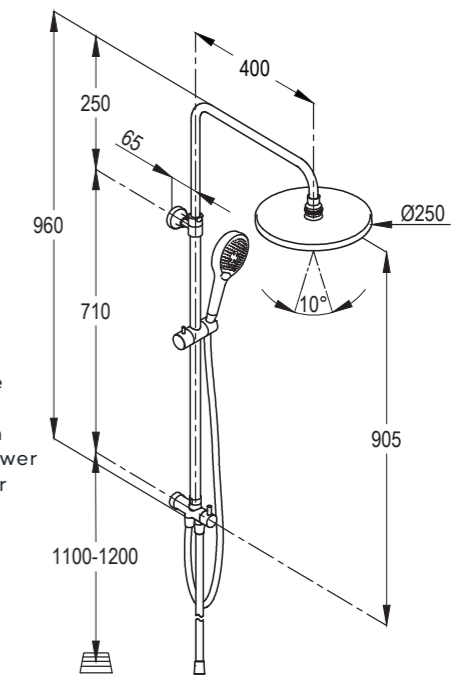

RAK48042

Dual shower system L-shape
L = 960 mm
wall fastening
hand and head shower
two way ceramic diverter
with 3S hand held shower 1/2 inch
ridgeless adjustable shower holder
vertically and cylindrically adjustable
shower holder
shower hose 1/2 x 1/2 inch x 1500mm
with fixing kit swivel Round head shower
connecting hose mixer to dual shower
1/2 x 1/2 inch x 800 mm