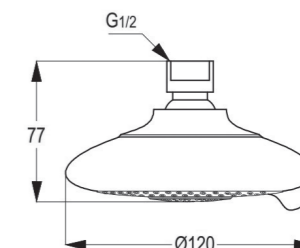

**RAK44002**  
 Over head Shower 4S - DN 15,  
 Ø 120 mm  
 with swivel ball joint ½" inch  
 Jet kind : spray/misty/massage/  
 spray & massage

**RAK12013**

Shower arm 400 mm, DN 15  
Projection 415 mm  
with sliding cover plate  
male thread 1/2 inch