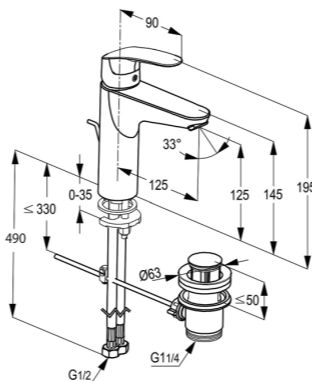

RAK17000

Single lever basin mixer DN 15
ceramic cartridge - K35
aerator M 24 x 1
1/2" high pressure flexible hose
with PEX tubes
pop up waste 1 1/4 inch
European Standard- EN 817

RAK17002

Single lever bath & shower mixer DN 15
without shower set
ceramic cartridge-K35
aerator M 24 X 1
flow class CB
automatic diverter: shower to bathtub
shower outlet G 1/2"
protected against back flow
S- unions 1/2 X 3/4 inch
European standard- EN 817

RAK17060

Single lever basin mixer XL DN 15
ceramic cartridge - K35
aerator M 24 x 1
1/2" high pressure flexible hose
with PEX tubes
pop up waste 1 1/4 inch
European Standard - EN 817

RAK17003

Single lever shower mixer DN 15
ceramic cartridge-K35
flow class B
shower outlet G 1/2"
protected against back flow
S- unions 1/2 X 3/4 inch
European standard- EN 817

RAK17061

single lever basin mixer XL HR DN 15
ceramic cartridge-K35
aerator M 24 x 1
1/2" high pressure flexible hose with
PEX tubes European standard - EN 817

RAK17050

Single lever sink mixer DN 15
ceramic cartridge-K35
PCA aerator M 22 x 1
swivelling U spout
1/2" high pressure flexible hose
with PEX tubes
European Standard EN 817

Available Finishes

RAK17001

Single lever bidet mixer DN 15
ceramic cartridge-K35
ball joint aerator M 24 x 1
1/2" high pressure flexible
hose with PEX tubes
pop up waste 1 1/4 inch
European Standard - EN 817

RAK17076

Concealed single-lever bath &
shower mixer trim set

RAK38737
Pre-installation kit DN 15

RAK17079

Concealed single-lever shower
mixer trim set

RAK38828
Pre-installation kit DN 15