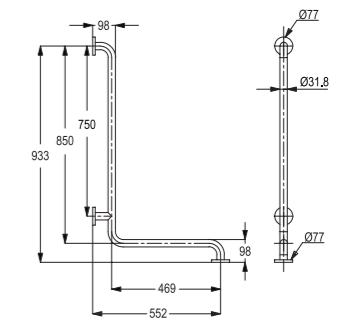

RAK90420
Grab Bar Horizontal Angled
SS 304 Satin finish

RAK90941
8x8" Square Vanity Mirror with LED
Magnifying multiple:3
Brass Chrome Plated