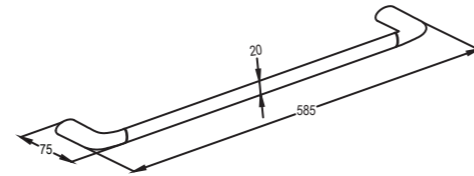

RAK20001
Single towel bar
wall fastening
with screws and dowels