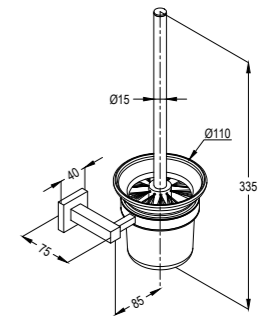

RAK24007
Tumbler holder glass
wall fastening
with screws and dowels

RAK24008
Soap dish glass
wall fastening
with screws and dowels
with a bowl of glass

RAK24033
Wall mounted soap dispenser,
glass - 225 ml
wall fastening
with screws and dowels

RAK24013
Glass shelf
wall fastening
with screws and dowels

RAK24010
Brass Towel shelf
wall fastening
with screws and dowels

RAK24032
Toilet brush holder
wall fastening
with screws and dowels