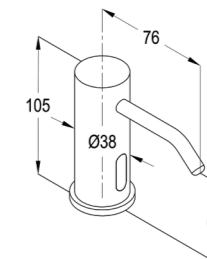

RAK90140
soap dispenser countertop suitable for both kitchen or bathroom use capacity 500 ml