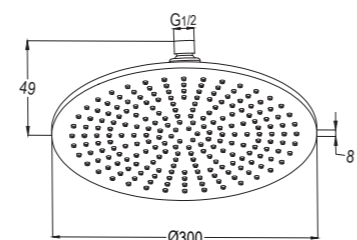

RAK45040
Brass Over head shower DN 15
Ø 400mm
with cleaning system