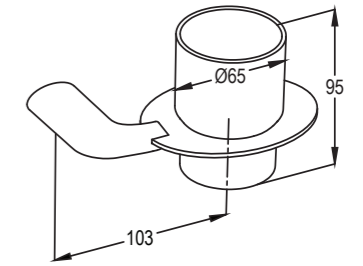

RAK20007
Tumbler holder with glass
wall fastening
with screws and dowels