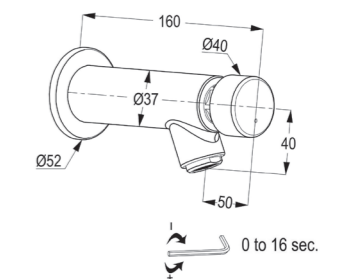

RAK50003

Wall Mounted Self Closing Tap Push
type DN 15
with S point aerator
minimum working pressure 0.1bar
maximum working pressure 3 bar
time of water flow 0 to 16sec
with 2mm allen key for time adjustment