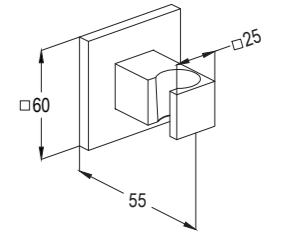

**RAK22182**

wall supply with  
shower holder DN 15  
Size:25×25×65mm

 Available Finishes

**RAK22180**

shower holder DN 15  
Size:25×25×55mm

 Available Finishes

**RAK22082**

wall supply with  
shower holder DN15  
Size 32X89mm