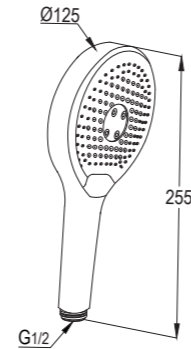

Available Finishes

**RAK40014**

3S Hand Shower DN 15  
 Ø 125 mm  
 jet kind : spray/massage/spray & massage

**ECO 4S  
 RAK40022E**

Bathtub set  
 jet kind: spray/misty/massage/spray & massage  
 shower connection G 1/2  
 shower hose 1/2" x 1/2" x 1600 mm  
 Adjustable holder with screws and dowels