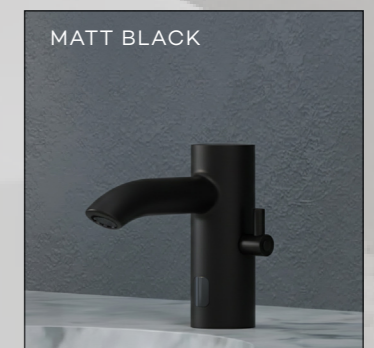

PRIME

VERSATILITY WITH A CLASSY TOUCH

Clear-cut flowing lines, a curved flexible spout and single lever mixer fitted with a minimalist handle are the highlights of the Prime Series.

Prime collection comprises of a vast range of products, particularly meant for the shower. Prime Series is thus the preferred choice for all architectural projects.

Available Finishes