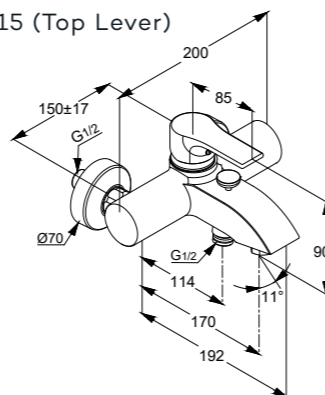

Available Finishes

RAK13276
Concealed single lever Bath & Shower Mixer trim set

RAK38737
Pre-installation kit DN 15

Available Finishes

RAK13279
Concealed single lever Bath & Shower Mixer trim set

RAK38828
Pre-installation kit DN 15