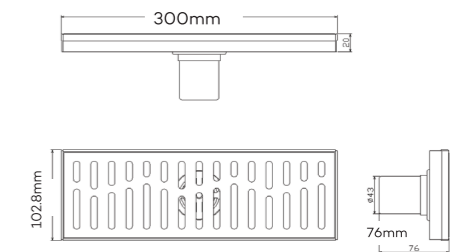

RAK90730
Floor Drain Long Grate Insert
with Smell Prevention
Cover Type A
Channel 300x103mm
SS 304 Satin finish