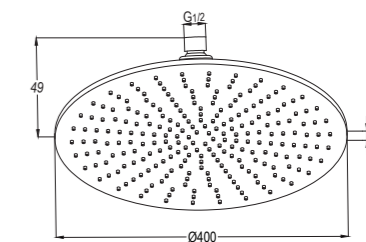

RAK45040
Brass Over head shower DN 15
Ø 400mm
with cleaning system