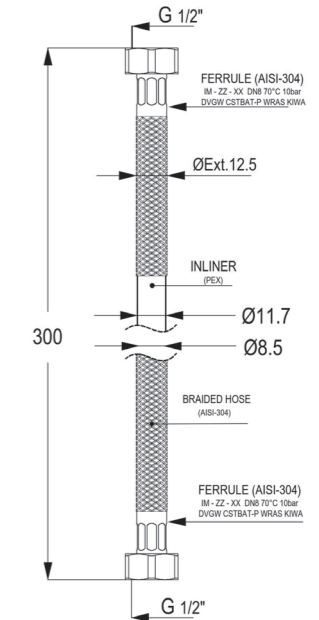

RAK22028
Flex feeding hose
G 1/2" x 1/2 " x 300 mm