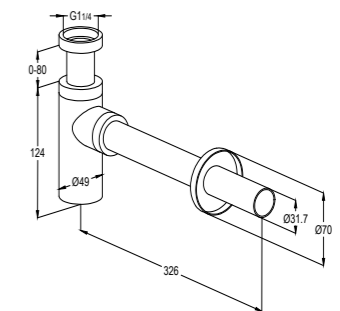

RAK1002005

BOTTLE TRAP 1 1/4" X 32 MM,
ROUND

Available Finishes