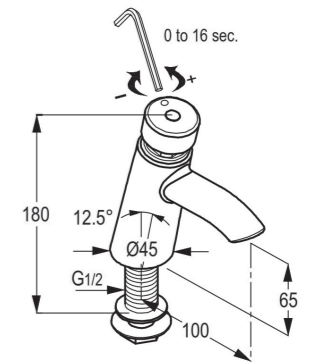

RAK50001

Self Closing Tap - Push type DN 15
push type
cache type aerator M16.5x1
minimum working pressure 0.1bar
maximum working pressure 3 bar
time of water flow 0 to 16sec
with 2mm allen key for time adjustment