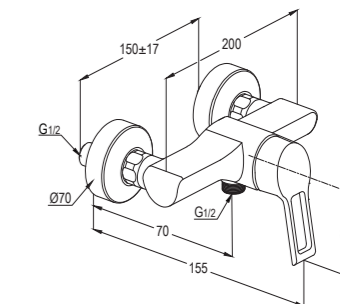

RAK39076

Concealed single lever bath and
shower -mixer trim set

RAK38737
Pre-installation kit DN 15