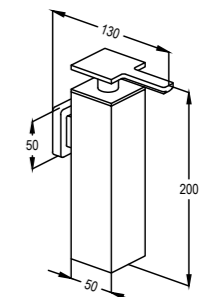

RAK28007
Tumbler holder with glass
wall fastening
with screws and dowels

RAK28003
Towel ring
wall fastening
with screws and dowels

RAK28008
Soap dish with glass
wall fastening
with screws and dowels

RAK28004
Paper holder
with adjustable guide plate
wall fastening
with screws and dowels

RAK28032
Toilet brush holder
wall fastening
with screws and dowels
with container glass
with brush

RAK28015
Paper roll holder
wall fastening
with screws and dowels

RAK28005
Robe Hook
wall fastening
with screws and dowels

RAK28033
Wall mounted soap
dispenser 150 ml
wall fastening with
screws and dowels