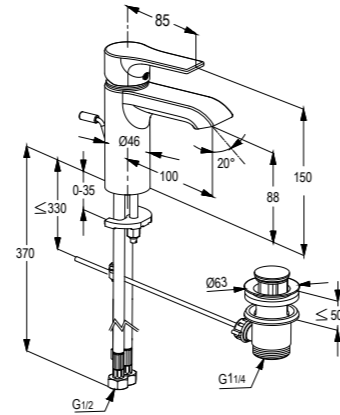

RAK13200

Single Lever Basin Mixer DN 15
ceramic cartridge-K35
cache aerator M 24 x 1
1/2" high pressure flexible hose
with PEX tubes
pop up waste 1 1/4 inch
European Standard - EN 817