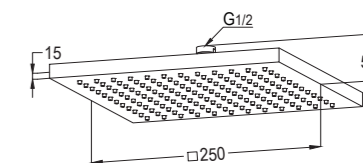

RAK45040
Brass Over head shower DN 15
Ø 400mm
with cleaning system