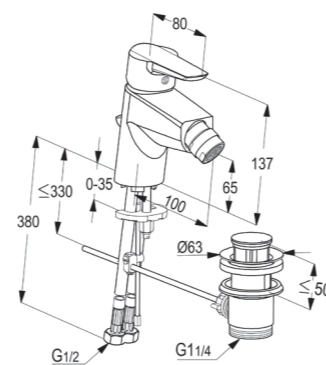

Single lever shower mixer DN 15  
ceramic cartridge-K35  
flow class B  
shower outlet G 1/2"  
protected against back flow  
S- unions 1/2 X 3/4 inch  
European standard- EN 817

**RAK11001**

Single lever bidet mixer DN 15  
ceramic cartridge-K35  
ball joint aerator M 24 x 1  
1/2" high pressure flexible hose  
with PEX tubes  
pop up waste 1 1/4 inch  
European Standard - to EN 817