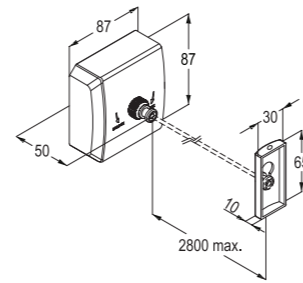

RAK90400
Folding Up Grab Bar
600mm
SS 304 Satin finish