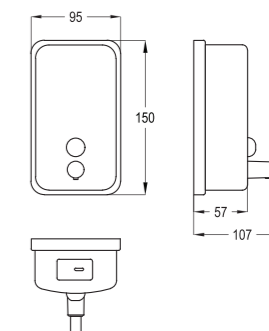

RAK90600
Automatic Hand Dryer
Wall Mounted
Voltage: 220V-240V
SS 304 Satin finish

- Automatic hands ON/OFF by Infrared sensor
- 10-12 Seconds drying time 60 Seconds auto shut off
- Externally visible service blue LED guides hands to air flow.
- High speed Brush motor
- Dual protection heater
- Cover right grounding
- Fireproof key plastic parts & stainless steel cover
- Convenient plug in feature. Optional hardwire installation
- Easy maintenance Easy wall surface mounted Anti-theft lockable
- Customized heater ON/OFF switch
- 47/100CM Depth ADA-Compliant Installed behind mirror is workable
- Customized adjustable speed & sound control from 200W-1000W
- Customized intelligent heater off if ambient temperature is more than 25°C
- Customized coarse particulate filter at air inlet
- Customized bacterial free HEPA filter after coarse particulate filter

RAK90301
Pedal Dust Bin, 5L
(dia.)206mm X 295mm (H)
SS 410 Satin finish

RAK90100
Deck Mounted Automatic Soap Dispenser
Capacity 1600ml
Power: AC220V DC1.6V
Brass Chrome finish

RAK90140
soap dispenser countertop suitable for both kitchen or bathroom use capacity 500 ml

RAK90110
Wall Mounted Automatic Soap Dispenser
Capacity 750ml
Power: 4 AA Batteries
SS 304 Satin finish

RAK90131
Wall Mounted Soap Dispenser, Push type Capacity 500ml
SS 304 Satin finish