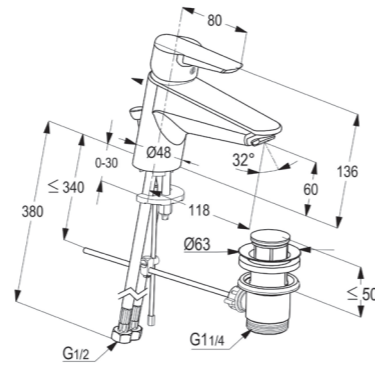

**RAK11002**

Single lever bath & shower mixer DN 15  
without shower set  
ceramic cartridge-K35  
aerator M 24 X 1  
flow class CB  
automatic diverter: shower to bathtub  
shower outlet G 1/2"  
protected against back flow  
S- unions 1/2 X 3/4 inch  
European standard- EN 817