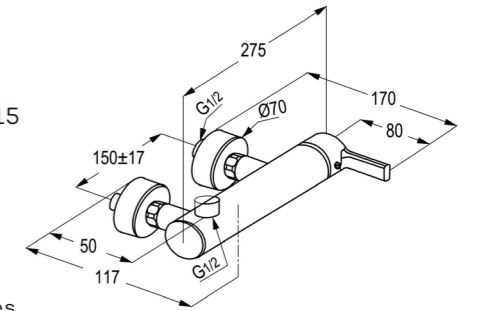

RAK13205

Single lever shower mixer DN 15
ceramic cartridge-K41
Flow class B
shower outlet G 1/2"
protected against back flow
S- unions 1/2 X 3/4 inch

Available Finishes