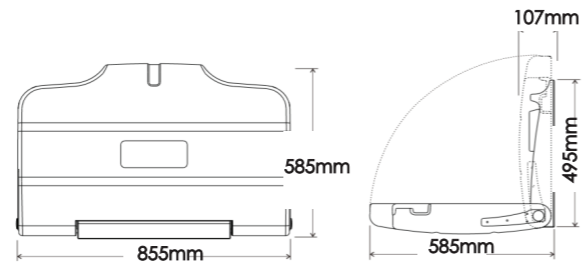

**RAK90930**  
Baby Changing Station  
Made by High Quality HDPE

**RAK90430**  
Grab Bar  
600mm  
SS 304 Satin finish

**RAK90431** Grab Bar 700mm SS 304 Satin finish  
**RAK90432** Grab Bar 900mm SS 304 Satin finish