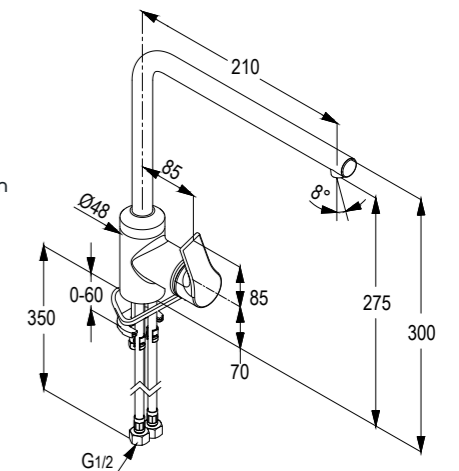

RAK13212

Single lever sink mixer DN 15
ceramic cartridge-K35
swivelling (360°) spout l = 210 mm
PCA cache aerator M 16.5 x 1
1/2" high pressure flexible hose
with PEX tubes
European Standard- EN 817