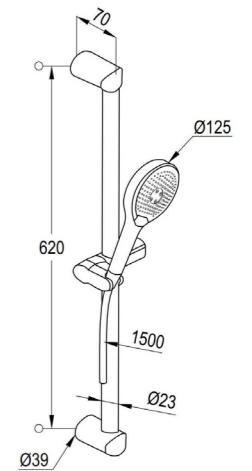

RAK62008

3S Shower set L=600 mm
wall bar with horizontally and vertically adjustable slider
jet kind : spray / massage / spray & massage
3S hand-held shower DN 15
with quick lime deposit cleaning system
with supreme shower hose
G1/2 x G1/2 x 1500 mm
with conical nuts
with fixing kit