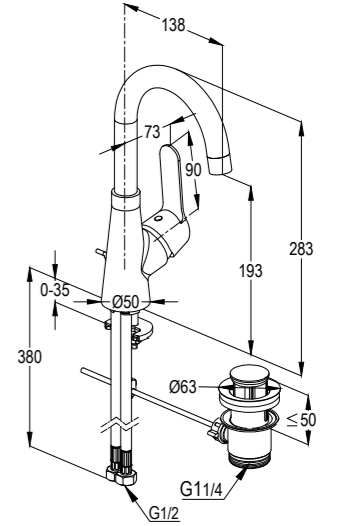

RAK18128

Side Single lever basin mixer DN 15
ceramic cartridge - K35
aerator M 24 x 1
1/2" high pressure flexible hose
with PEX tubes
pop up waste 1 1/4 inch
European Standard- EN 817