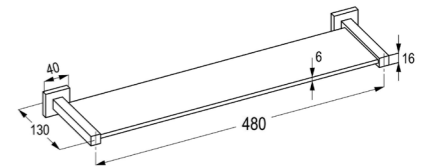

RAK24010
Brass Towel shelf
wall fastening
with screws and dowels