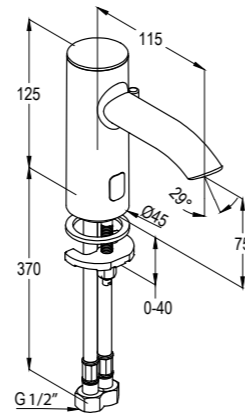

RAK12031

electronic controlled basin mixer DN 15
with 6 V Lithium Battery
single hole mounted
magnet-cartridge unit, with mixing shaft
with control handle
cache aerator M 16.5 x 1
flow class A
optical object-registration
rapid installation set
flexible high pressure supply
tubes 1/2" inch with
integrated back flow preventer