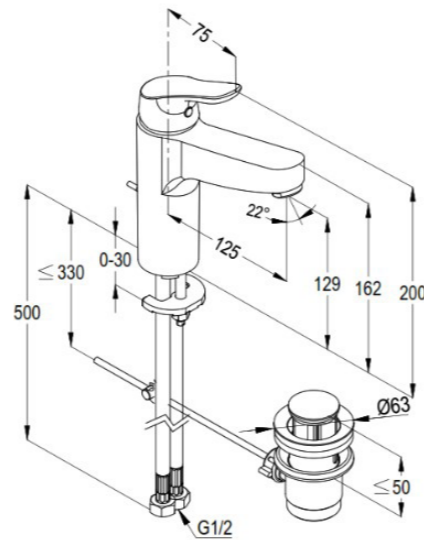

RAK18160

Single lever basin mixer XL DN 15
ceramic cartridge - K35
aerator M 24 x 1
1/2" high pressure flexible hose
with PEX tubes
pop up waste 1 1/4 inch
European Standard - EN 817