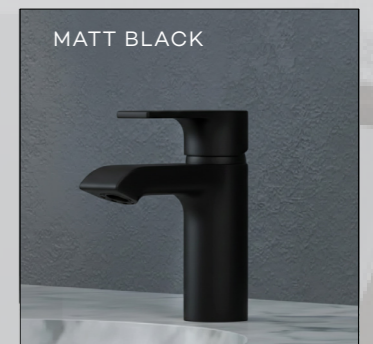

PASSION STAR

CLASSIC STYLE WITH ENHANCED FLEXIBILITY

A flawless synergy of geometric shapes that blends with all bathroom styles, mixers from the Passion is designed to offer maximum flexibility. The shower fittings have a sleek and flat hand-held shower that releases gentle & steady flow of water similar to the falling rain. Furthermore showering becomes an invigorating experience. The Kitchen mixer comes with a spout that can revolve 360 degrees, creating ample space within the sink.

Available Finishes