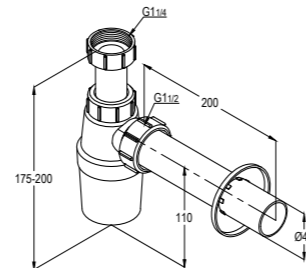

RAK22015

PVC bottle trap 1 1/4"
Inlet pipe- G 1 1/4" x 32mm
with outlet tube Ø40 x 200mm
with wall flange