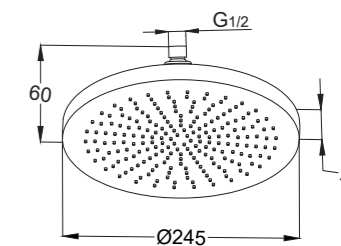

RAK45040
Brass Over head shower DN 15
Ø 400mm
with cleaning system