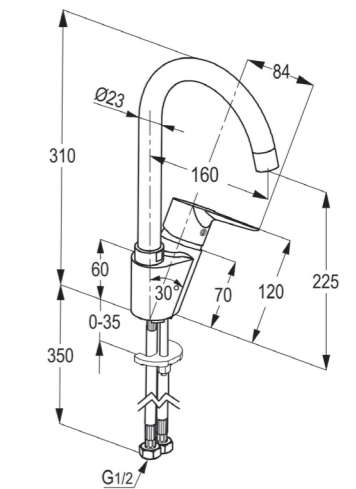

RAK10050

Single lever sink mixer DN 15
ceramic cartridge-K35
PCA aerator M 22 x 1
swivelling U spout
1/2" high pressure flexible hose
with PEX tubes
European Standard EN 817