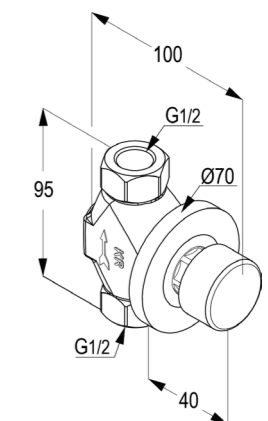

RAK50004

Concealed valve
self closing (outdoor)-DN15
Push type timing device
connection 1/2 inch
maximum time of water flow 15 sec