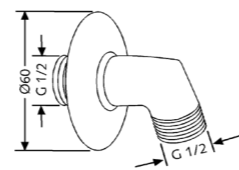

RAK6054005

Wall supply DN 15
with wall flange
connection 1/2 inch

Available Finishes