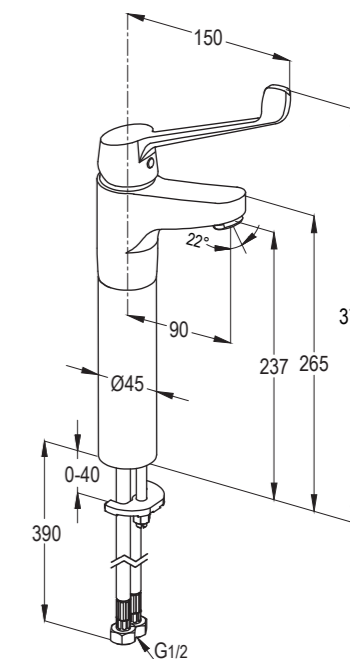

RAK18071

medi care single lever basin mixer HR DN 15
solid clinic lever K36
ceramic cartridge with hot water safety device
PCA aerator M 24 x 1
flexible high pressure supply tubes 1/2 inch
European Standard- EN 817