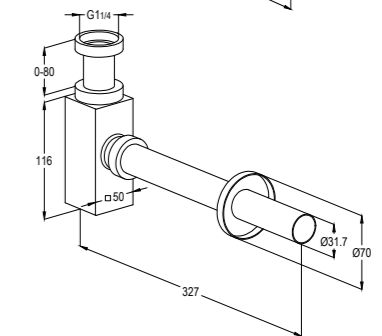

RAK1020505

Bottle Trap 1 1/4" X 32 MM,
square

Available Finishes