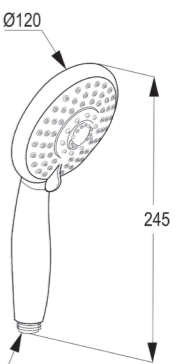

RAK40002

4S Hand Shower DN 15
Ø 120 mm
jet kind : spray/misty/massage/spray & massage

Available Finishes