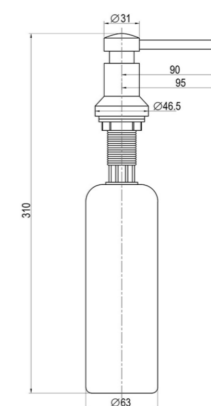

RAK90110
Wall Mounted Automatic Soap Dispenser
Capacity 750ml
Power: 4 AA Batteries
SS 304 Satin finish