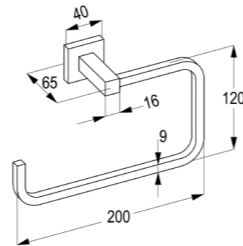

RAK24007
Tumbler holder glass
wall fastening
with screws and dowels

RAK24008
Soap dish glass
wall fastening
with screws and dowels
with a bowl of glass

RAK24033
Wall mounted soap dispenser,
glass - 225 ml
wall fastening
with screws and dowels

RAK24013
Glass shelf
wall fastening
with screws and dowels

RAK24010
Brass Towel shelf
wall fastening
with screws and dowels

RAK24032
Toilet brush holder
wall fastening
with screws and dowels