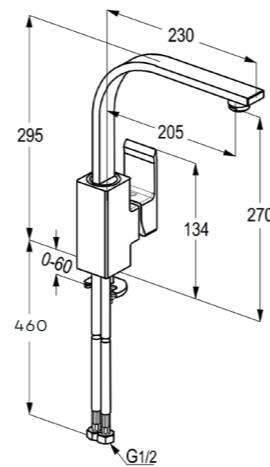

Single lever shower mixer DN 15  
 ceramic cartridge-K41  
 flow class B  
 shower outlet G 1/2"  
 protected against back flow  
 S- unions 1/2 X 3/4 inch  
 European standard- EN 817

**RAK14114**

Single lever sink mixer DN 15  
 ceramic cartridge-K35  
 swivelling (360°) rectangular  
 spout l = 230 mm  
 PCA aerator M 24 x 1  
 flexible high pressure supply  
 tubes 1/2 inch  
 European standard- EN 817