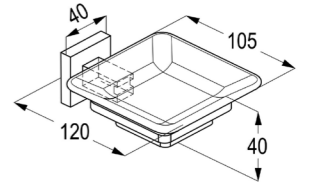

RAK24033
Wall mounted soap dispenser,
glass - 225 ml
wall fastening
with screws and dowels