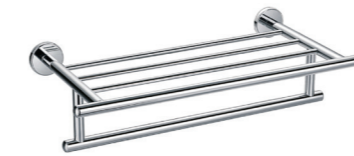

RAK21020

Towel shelf with towel bar
wall fastening
with screws and dowels