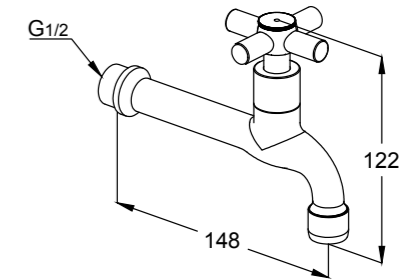

**RAK34007**

Long Bibcock DN15 marked : blue thread connection 1/2 inch European standard- EN200 aerator M22X1 flow class A

**RAK34003**

Pillar tap DN15 single hole deck mounted with swivel spout aerator M22 x 1 flow class A marked : blue European standard- EN200