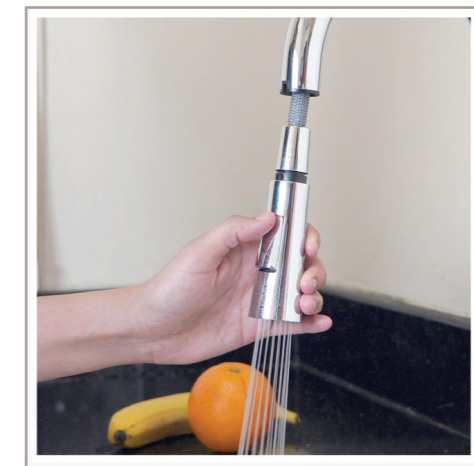

Automatic diverter: Jet / Spray

SWIVEL SPOUT (360°) PULL-OUT HAND SPRAY