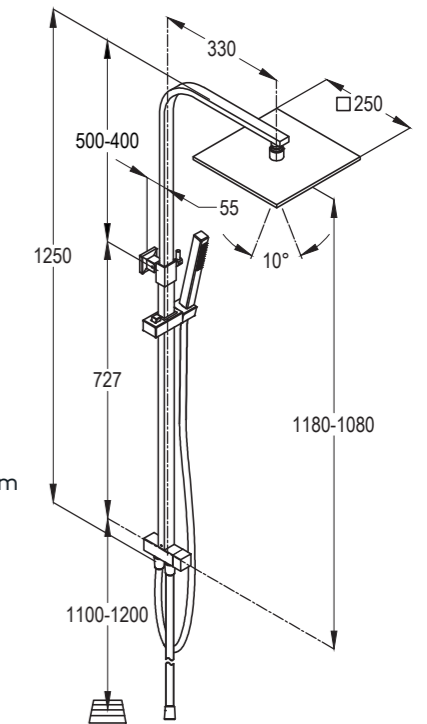

RAK48100

Dual shower system L-shape
with adjustable
L = 1250 mm
wall fastening
hand and head shower
two way ceramic diverter
with 1S hand held shower 1/2 inch
ridgeless adjustable shower holder
vertically and horizontally
shower hose 1/2 x 1/2 inch x 1500 mm
with fixing kit swivel head shower
connection hose mixer to dual shower
1/2 x 1/2 inch x 800