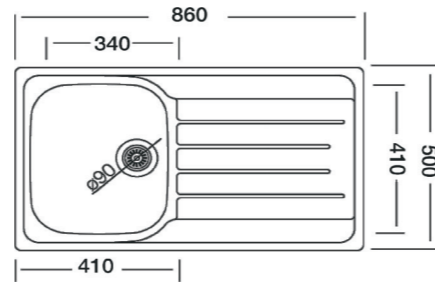

# STAINLESS STEEL FITTINGS

**RAK90810**  
Inset Sink 50X86  
Single Bowl Single Drainer  
S.S 304 Satin finish  
3.5" Waste with siphons

**RAK90891**  
Waste Trap for Single  
Bowl Sink  
Standard 3.5" waste plug  
with over flow