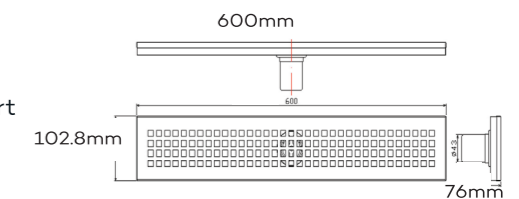

RAK90731B
Floor Drain Long Grate Insert
with Smell Prevention
and Opening Key
Cover Type B
Channel 600x103mm
SS 304 Satin finish