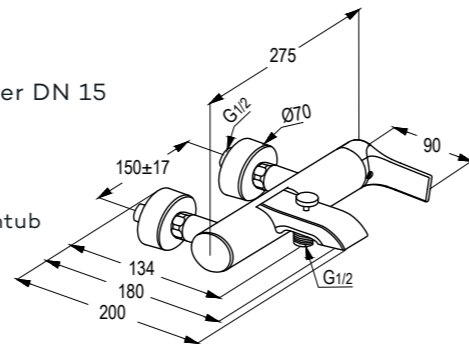

RAK13202

Single lever bath & shower mixer DN 15
without shower set
ceramic cartridge-K41
aerator M 24 X 1
flow class CB
automatic diverter: shower to bathtub
shower outlet G 1/2"
protected against back flow
S- unions 1/2 X 3/4 inch
European standard- EN 817

Available Finishes