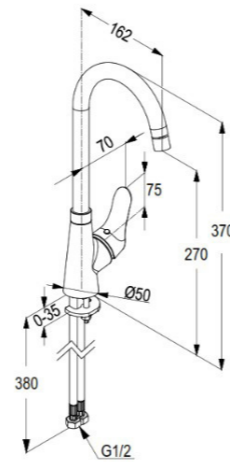

RAK18172

Single lever sink mixer DN15
single hole mounted,
swivel spout (360°)
pull-out hand spray
automatic diverter: jet/spray
Double clip quick connector with
back flow preventer