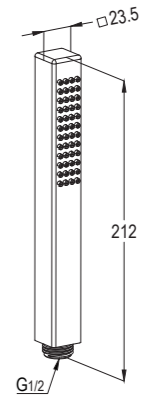

RAK40009

1S Hand shower DN15
jet kind : rain shower
anti-limescale system
48 spray nozzles
connection G1/2"
perfect spray pattern
fits all standard shower hoses