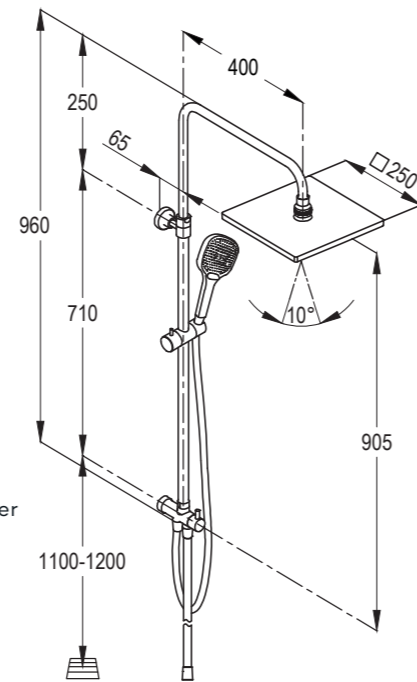

## RAK18032

Shower mixer with Dual shower system L-shape  
L = 1175 mm  
wall fastening  
hand and head shower with diverter  
with 1S hand held shower 1/2 inch  
ridgeless adjustable shower holder  
vertically and cylindrically  
adjustable shower holder  
shower hose  
1/2 x 1/2 inch x 1600mm  
with fixing kit  
swivel head shower

**RAK48043**

Dual shower system L-shape  
 L = 960 mm  
 wall fastening  
 hand and head shower  
 two way ceramic diverter  
 with 3S hand held shower 1/2 inch  
 ridgeless adjustable shower holder  
 vertically and cylindrically adjustable  
 shower holder  
 shower hose 1/2 x 1/2 inch x 1500mm  
 with fixing kit swivel Square head shower  
 connecting hose mixer to dual shower  
 1/2 x 1/2 inch x 800 mm