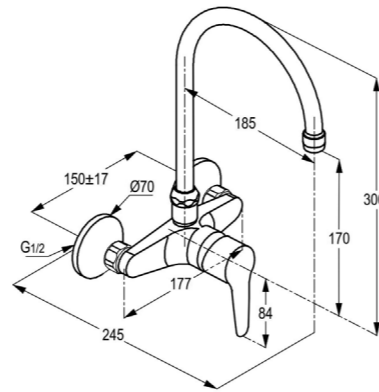

RAK10028SU

Wall mounted single lever sink mixer DN 15
ceramic cartridge-K35
swivelling (185°) U spout l = 186 mm
aerator M 22 x 1
flow class A
S- unions 1/2 X 3/4 inch
European standard- EN 817

RAK10076

Concealed single-lever bath shower mixer trim set

RAK38737
Pre-installation kit DN 15

RAK10079

Concealed single-lever shower mixer trim set

RAK38828
Pre-installation kit DN 15