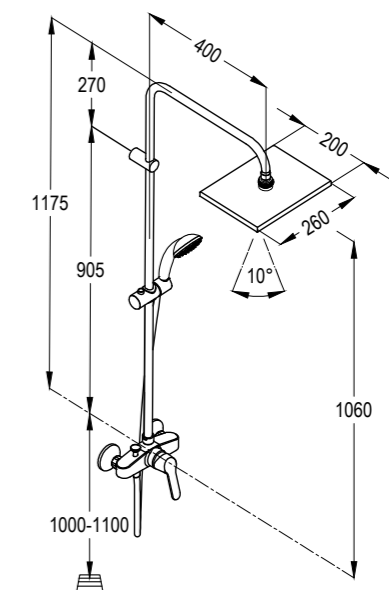

## RAK18032

Shower mixer with Dual shower system L-shape  
L = 1175 mm  
wall fastening  
hand and head shower with diverter  
with 1S hand held shower 1/2 inch  
ridgeless adjustable shower holder  
vertically and cylindrically  
adjustable shower holder  
shower hose  
1/2 x 1/2 inch x 1600mm  
with fixing kit  
swivel head shower