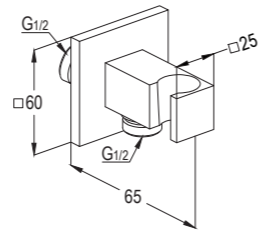

RAK22182

wall supply with
shower holder DN 15
Size:25×25×65mm

Available Finishes