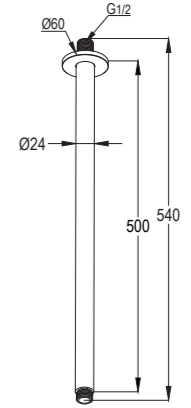

RAK10019

Ceiling Shower arm 500mm, DN 15
Projection 500 mm
with sliding cover plate
male thread 1/2 inch