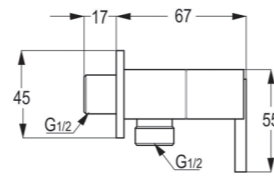

Available Finishes

Spray stream  
by Neoperl  
Germany

Aerator key for  
easy clean

Anti-Twist  
hose rotation

Stainless steel  
braided pull out  
anti-explosive hose

**RAK14013**

Brass angle valve DN 15  
1/4 Turn-cp 1/2" x 1/2"  
ceramic disc fitting  
working pressure 6 bar maximum  
provided with hot and cold button  
rosette brass with chrome plating