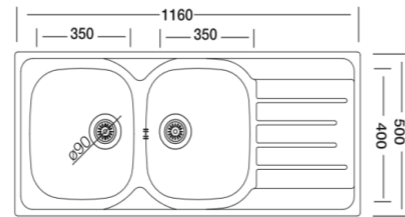

RAK90820
Inset Sink 50X116
Double Bowl Single Drainer
S.S 304 Satin finish
3.5" Waste with siphons