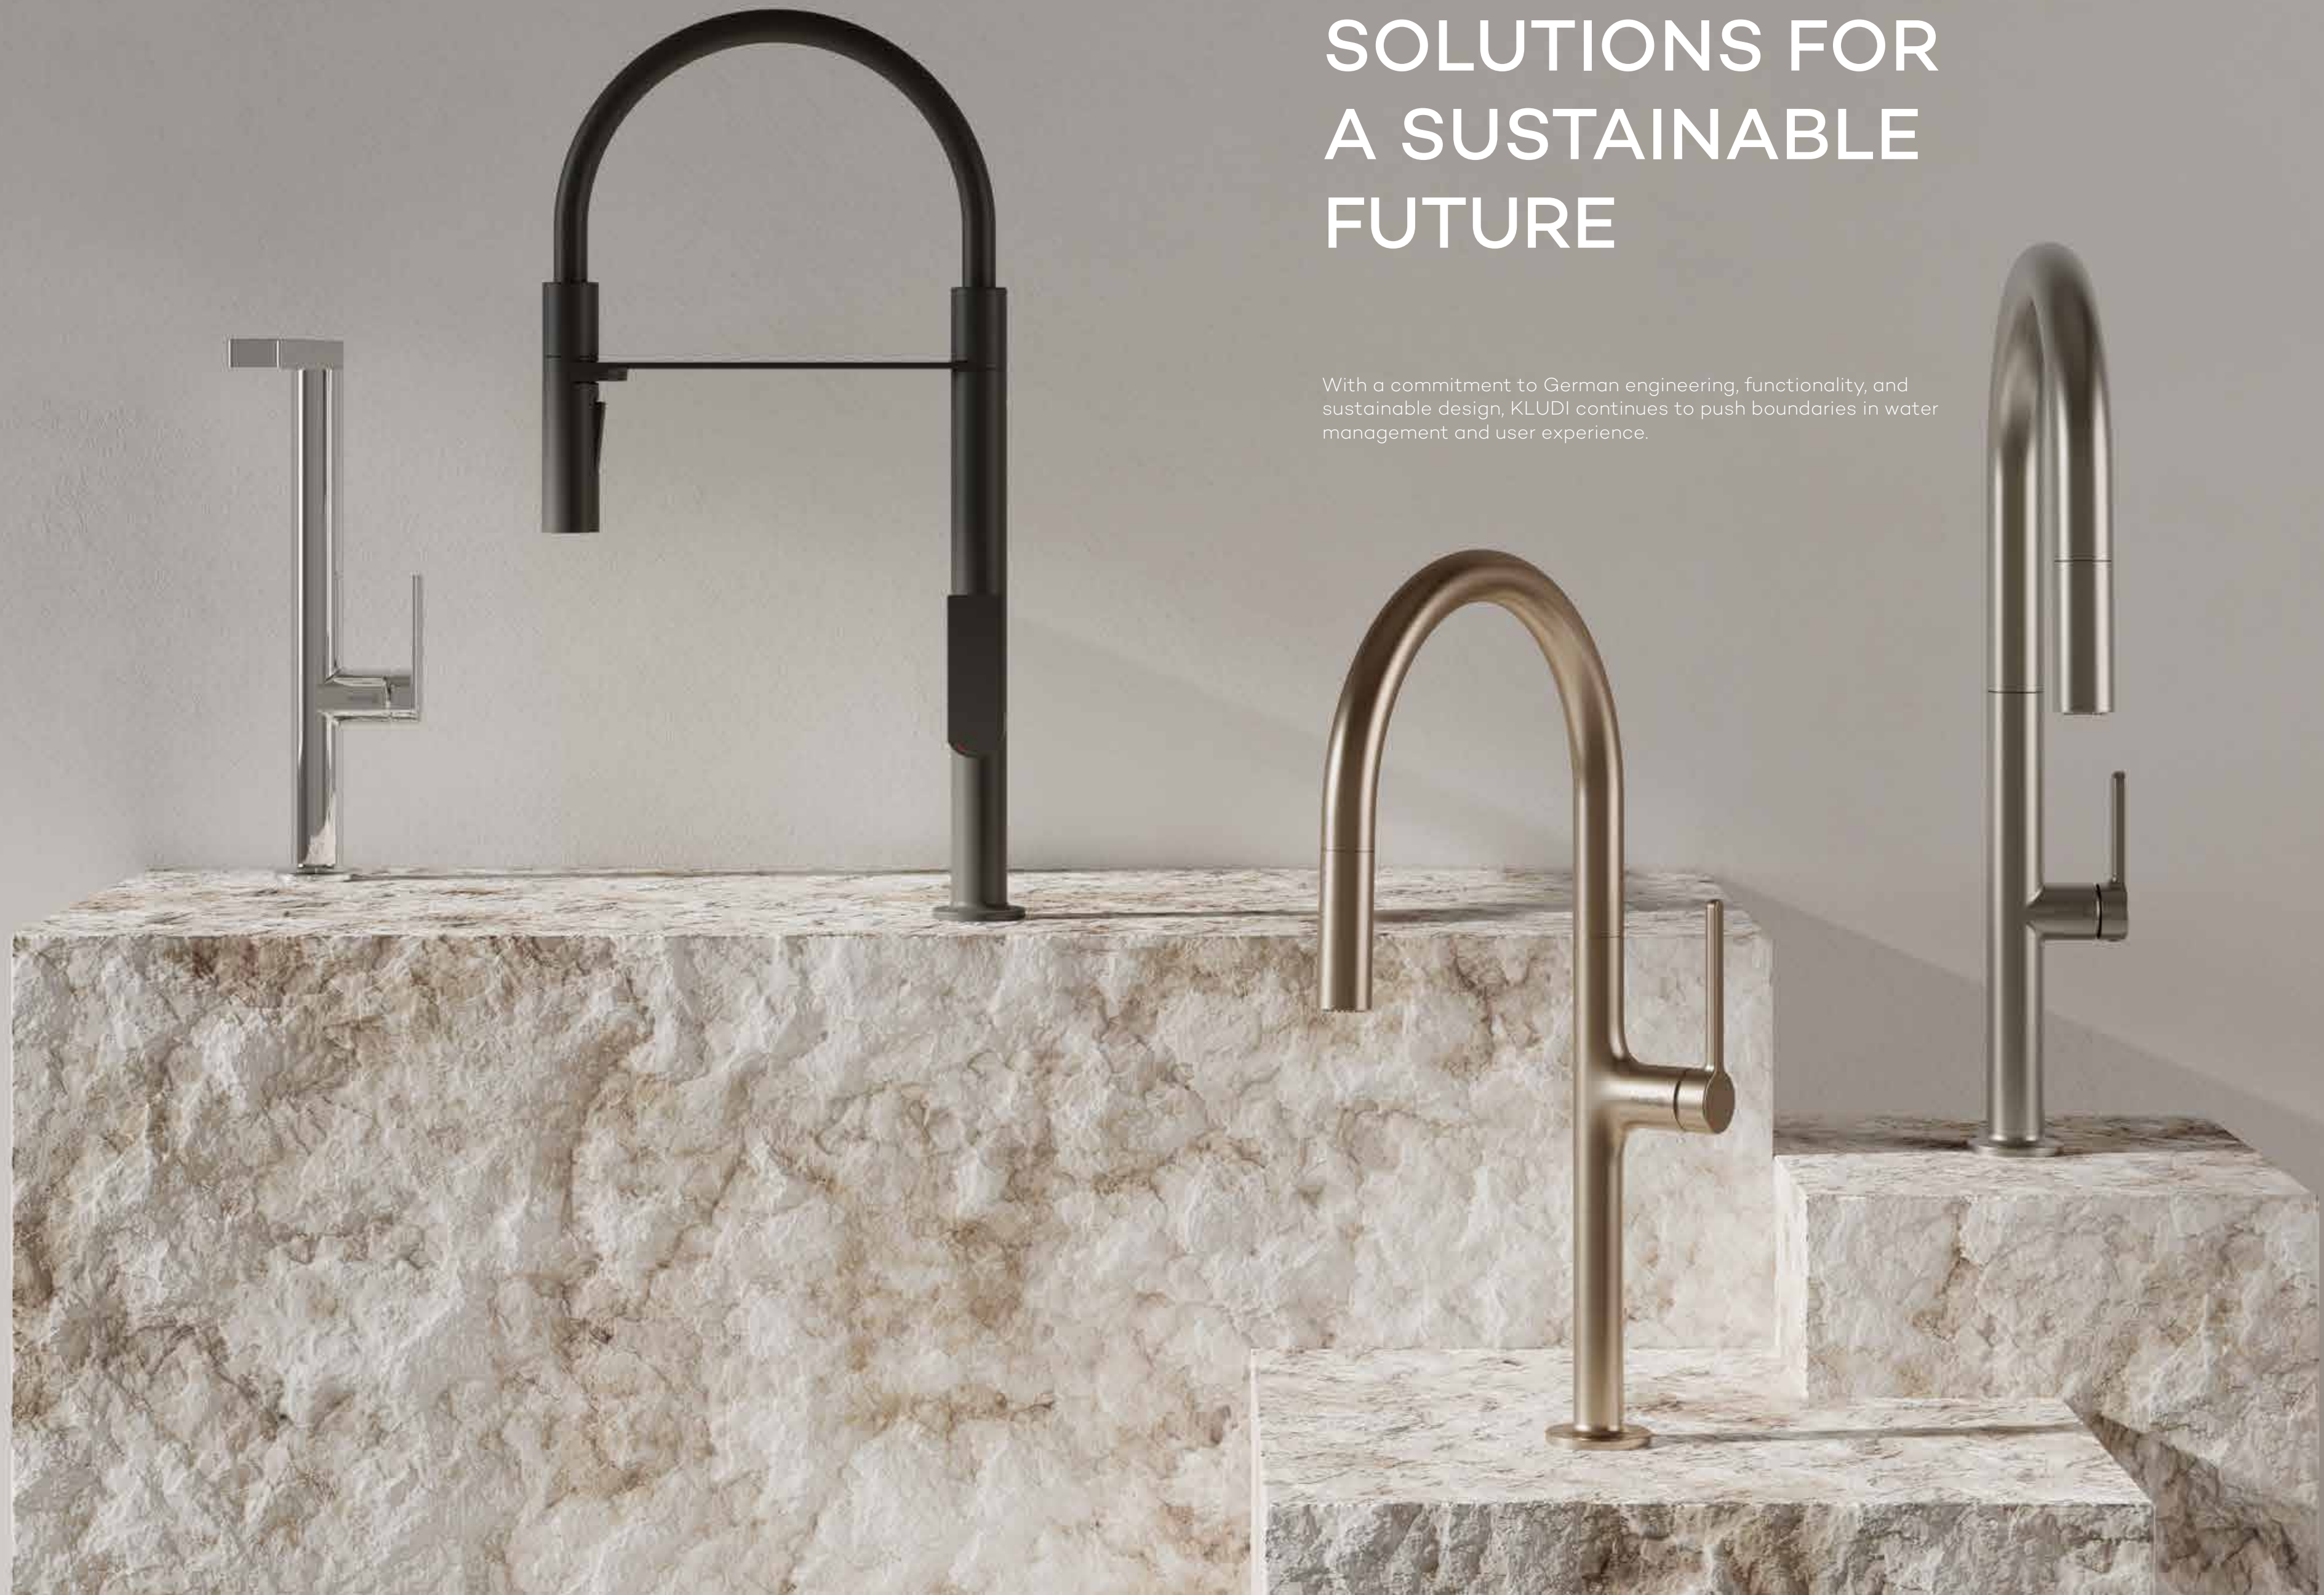

SOLUTIONS FOR A SUSTAINABLE FUTURE

With a commitment to German engineering, functionality, and sustainable design, KLUDI continues to push boundaries in water management and user experience.