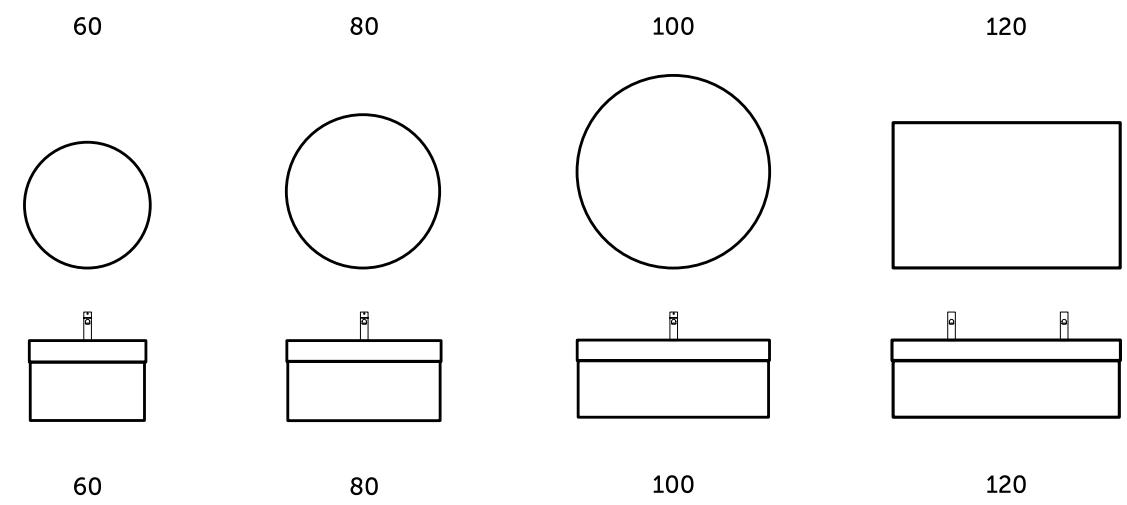

FURNITURE AND MIRRORS

170x80 cm
MATT WHITE (53)

170x80 cm
MATT LIGHT DOVE (02)

170x80 cm
MATT BLACK (39)

BATHTUBS

SHOWER TRAYS

BATHTUB REPLACEMENT

RECTANGULAR