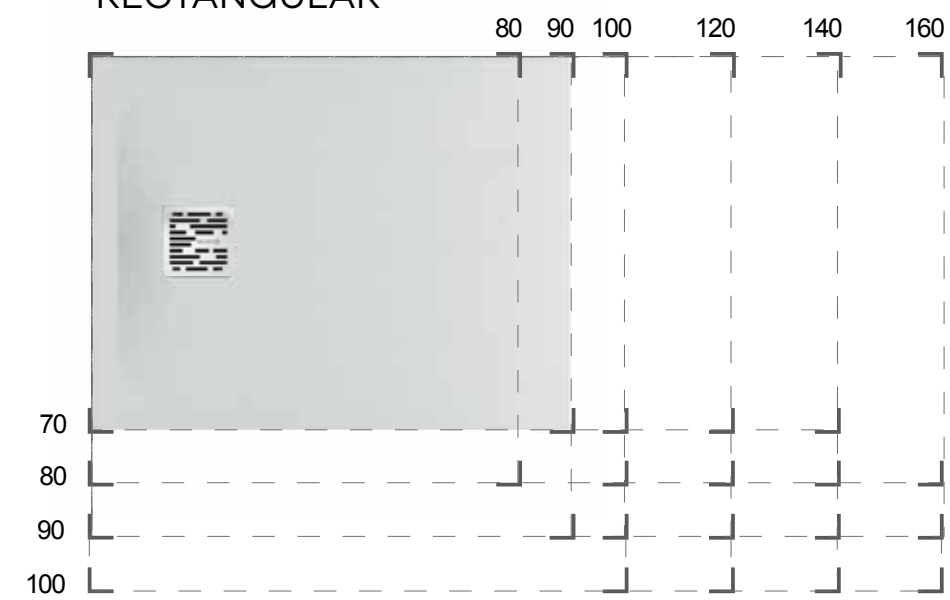

FURNITURE AND MIRRORS

170x80 cm
MATT WHITE (53)

170x80 cm
MATT LIGHT DOVE (02)

170x80 cm
MATT BLACK (39)

BATHTUBS

SHOWER TRAYS

BATHTUB REPLACEMENT

RECTANGULAR