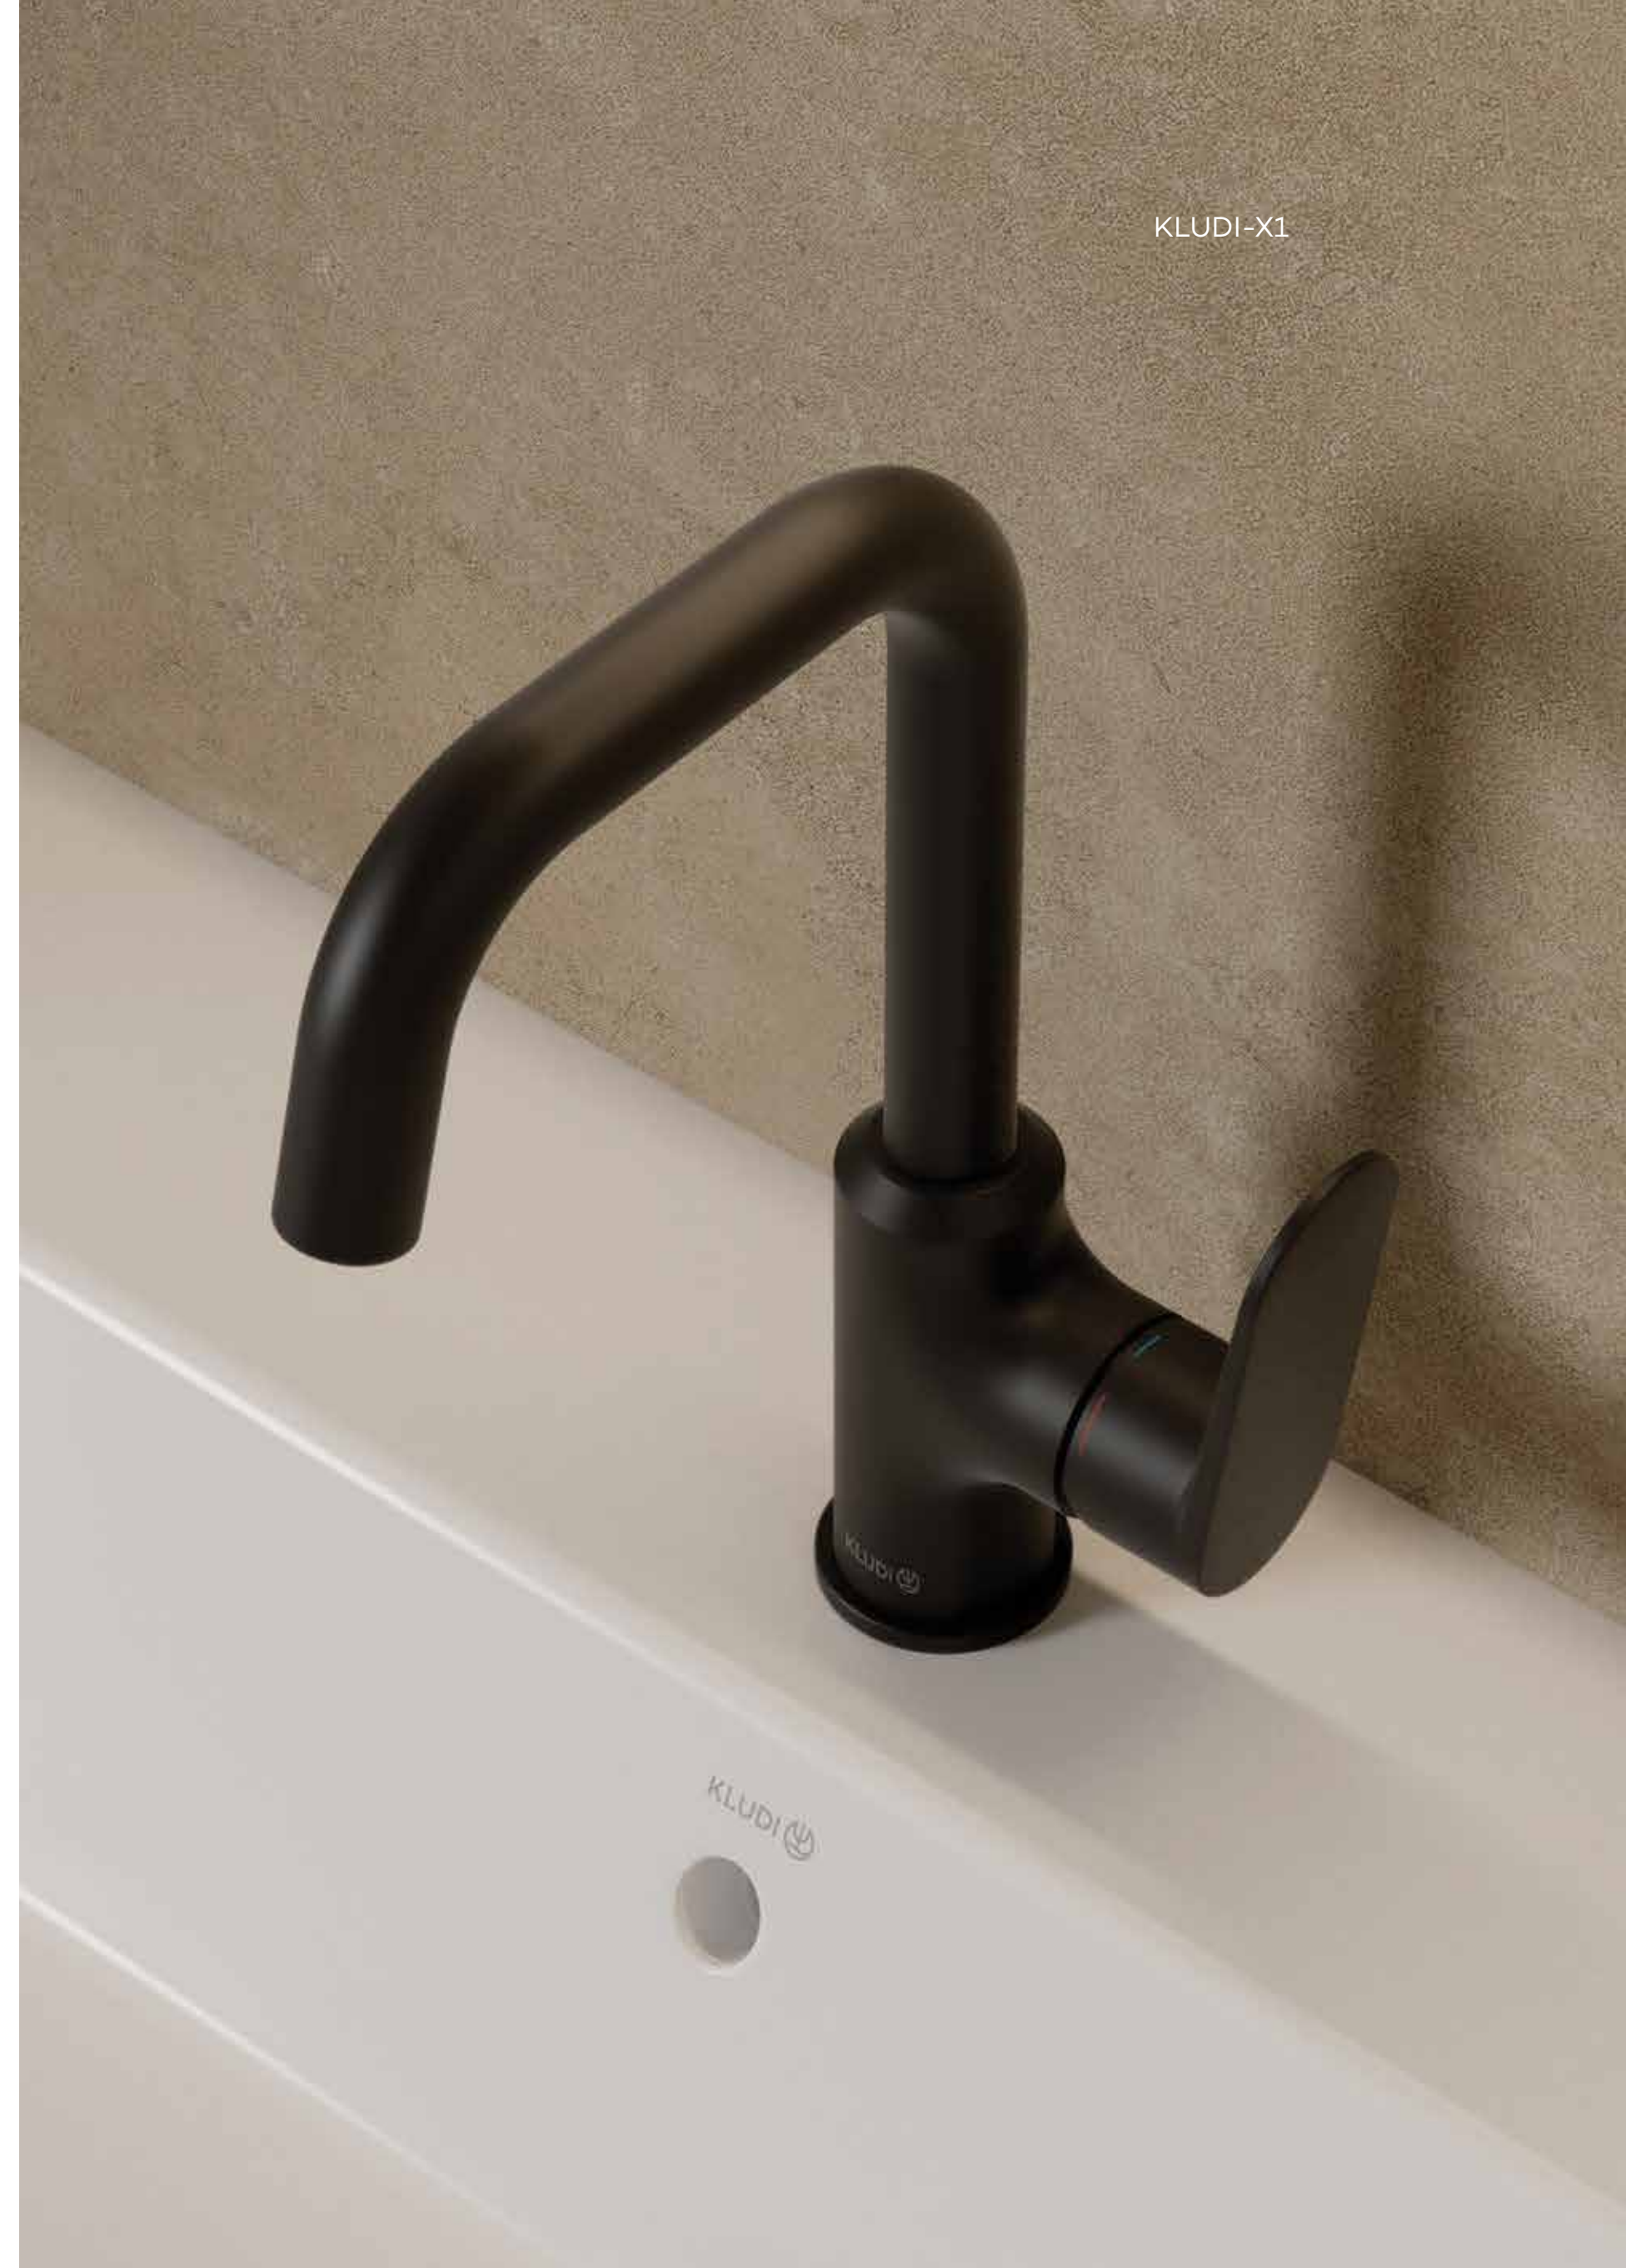

DESIGN IS FLEXIBLE

A flawless blend of forms. The matte black flexible hose adds character to an already flawless design. The removable showerhead is securely held by an ultra-thin magnet, seamlessly integrated into the spout.

QUALITY AND REFINEMENT

KLUDI-LOUVA seamlessly marries the enduring charm of classic design with the sophisticated touch of elegant lightness, creating a product that not only pleases the eye but also elevates the overall ambiance of any space. The meticulous attention to detail further enhance its appeal, ensuring not only a pleasant visual experience but also a sense of quality and refinement. Each faucet in this collection becomes a statement piece, adding a touch of luxury and uniqueness to any kitchen or bathroom setting. The result is not just a functional fixture, but a captivating work of art that transforms everyday moments into extraordinary experiences.

KLUDI-LOUVA

THE PURE JOY OF RELAXATION

Let the elegant design captivate you. With its smooth, rounded form and gentle lines, KLUDI-X1 embodies relaxation and well-being. KLUDI-X1 allows you to create a personalized space where comfort and functionality are perfectly harmonized. It's the ideal fusion of minimalist design and the pure joy of water. These new KLUDI faucets elevate the bathroom into a beautifully crafted living space, turning every use of water into a sensory experience.

KLUDI-X1

*“FRESH AND
VITAL, JUST
LIKE WATER”*