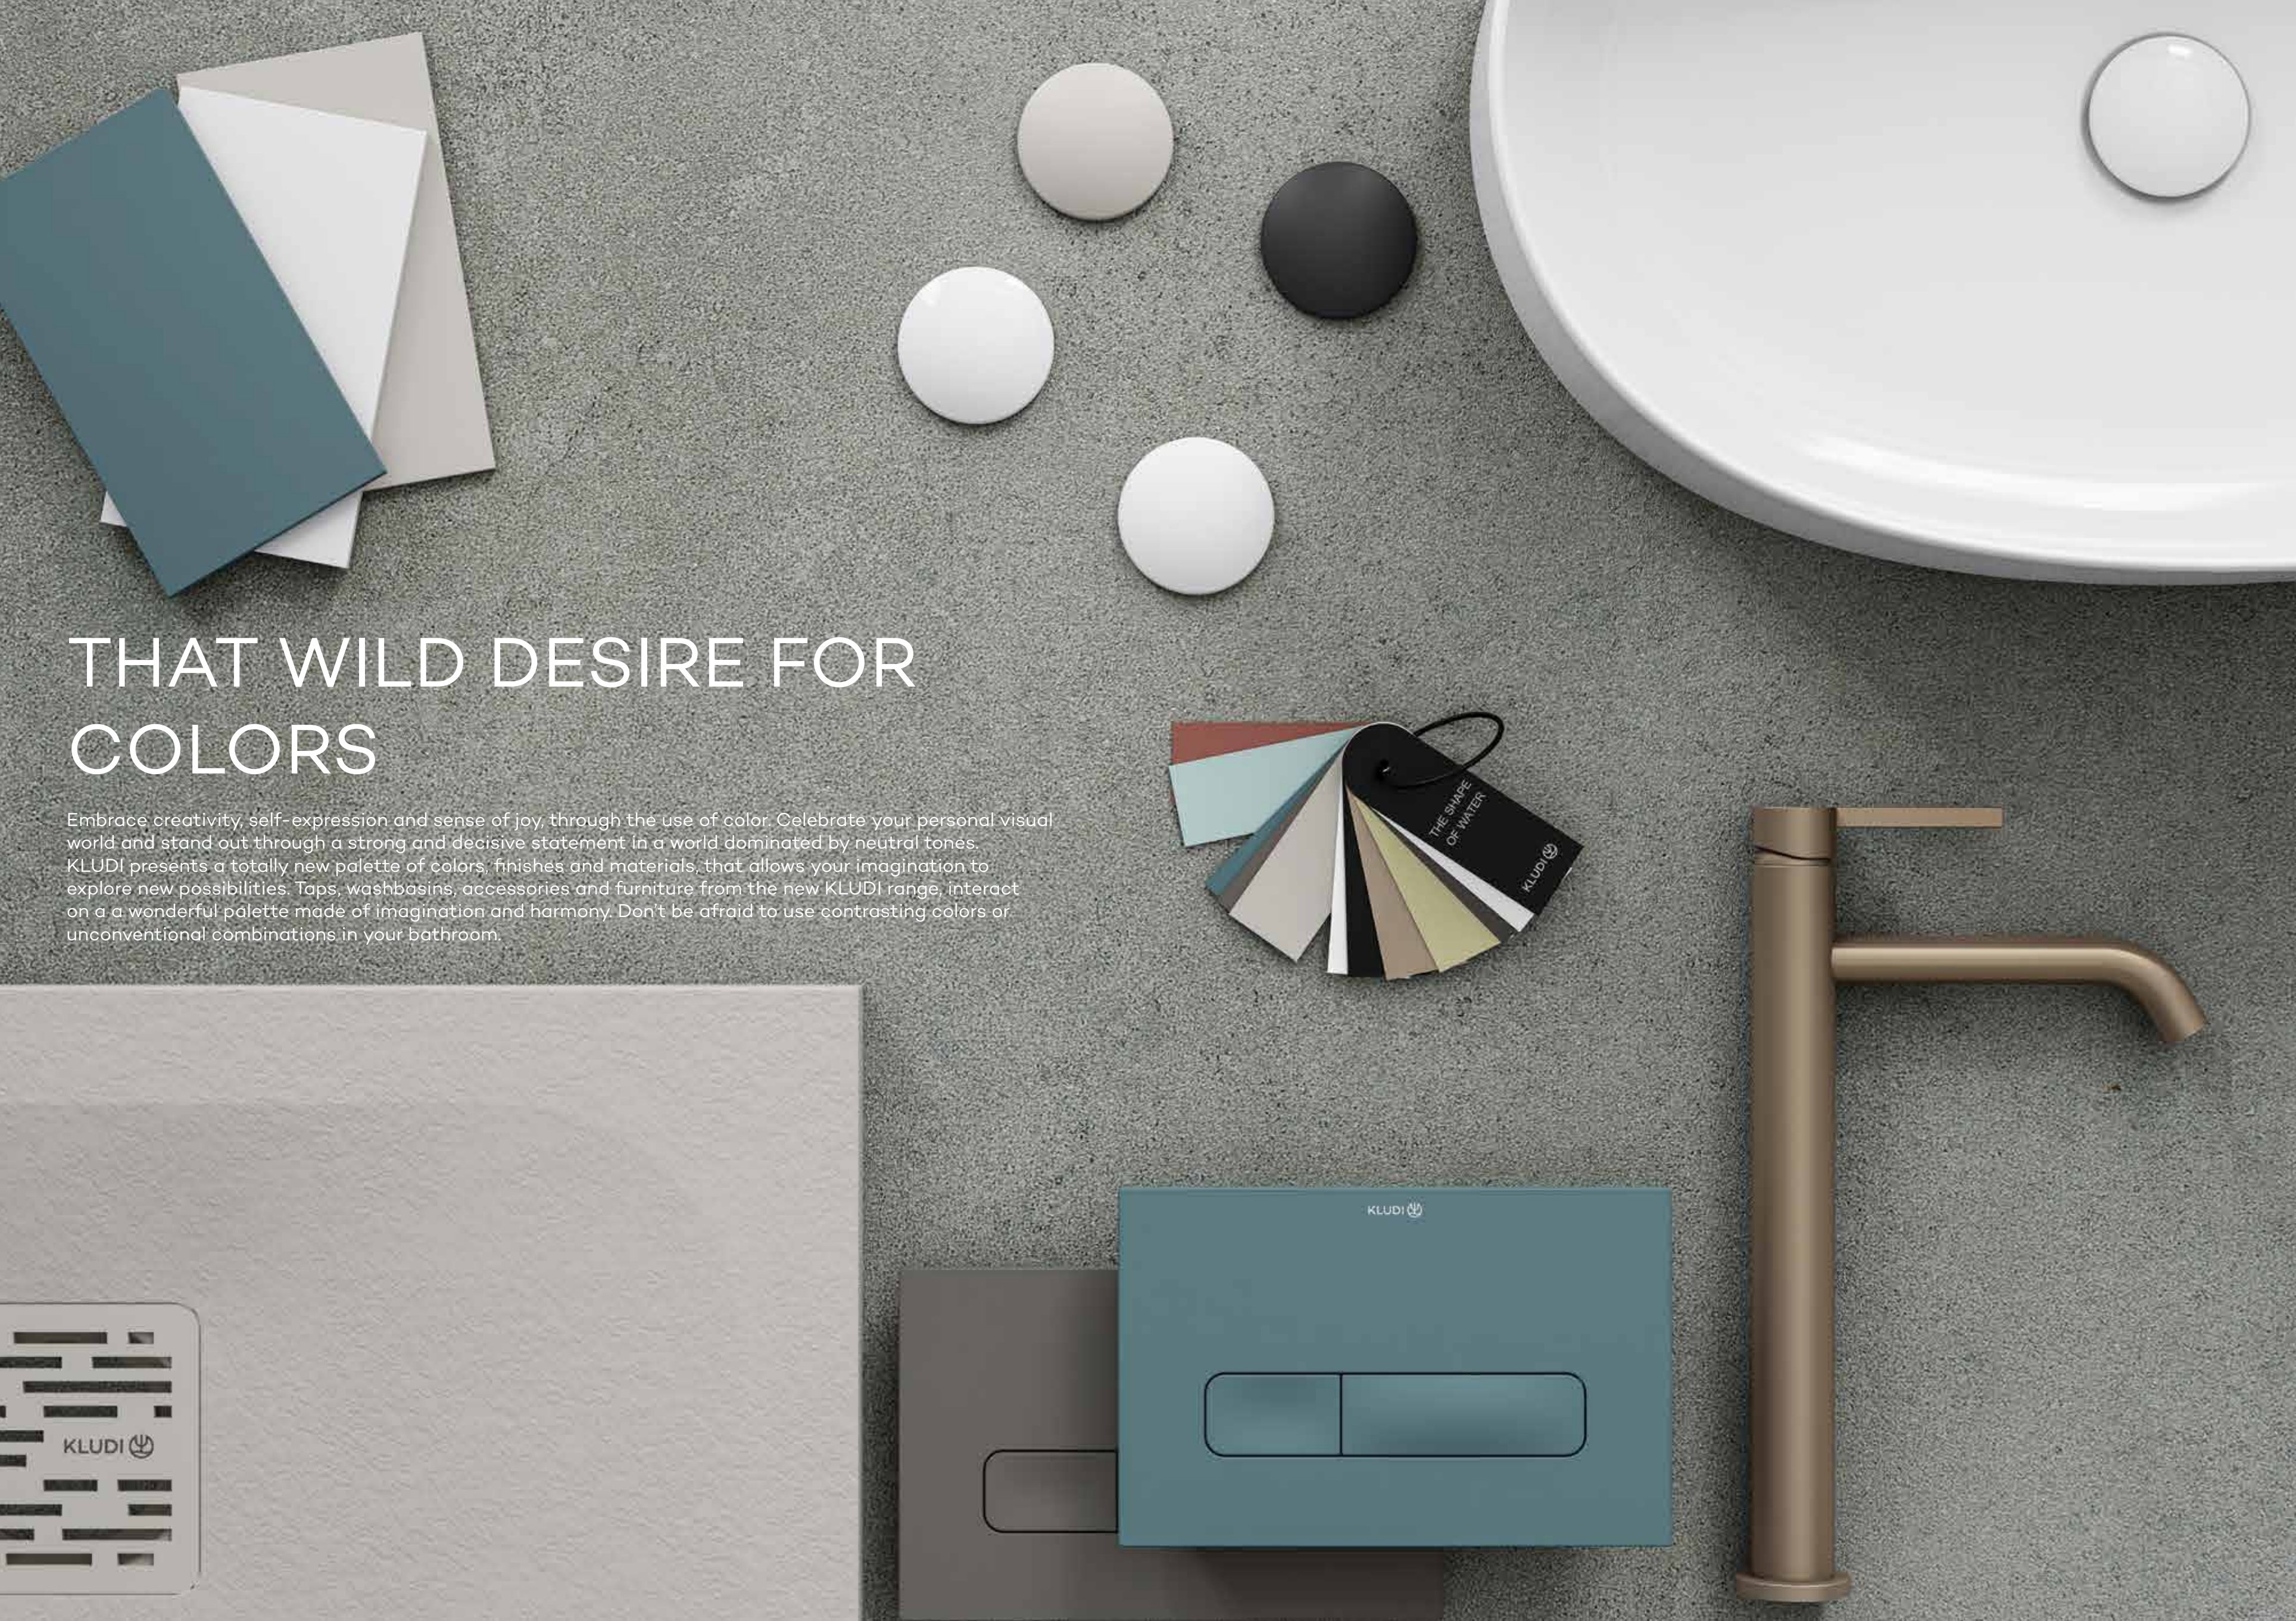

THAT WILD DESIRE FOR COLORS

Embrace creativity, self-expression and sense of joy, through the use of color. Celebrate your personal visual world and stand out through a strong and decisive statement in a world dominated by neutral tones. KLUDI presents a totally new palette of colors, finishes and materials, that allows your imagination to explore new possibilities. Taps, washbasins, accessories and furniture from the new KLUDI range, interact on a wonderful palette made of imagination and harmony. Don't be afraid to use contrasting colors or unconventional combinations in your bathroom.