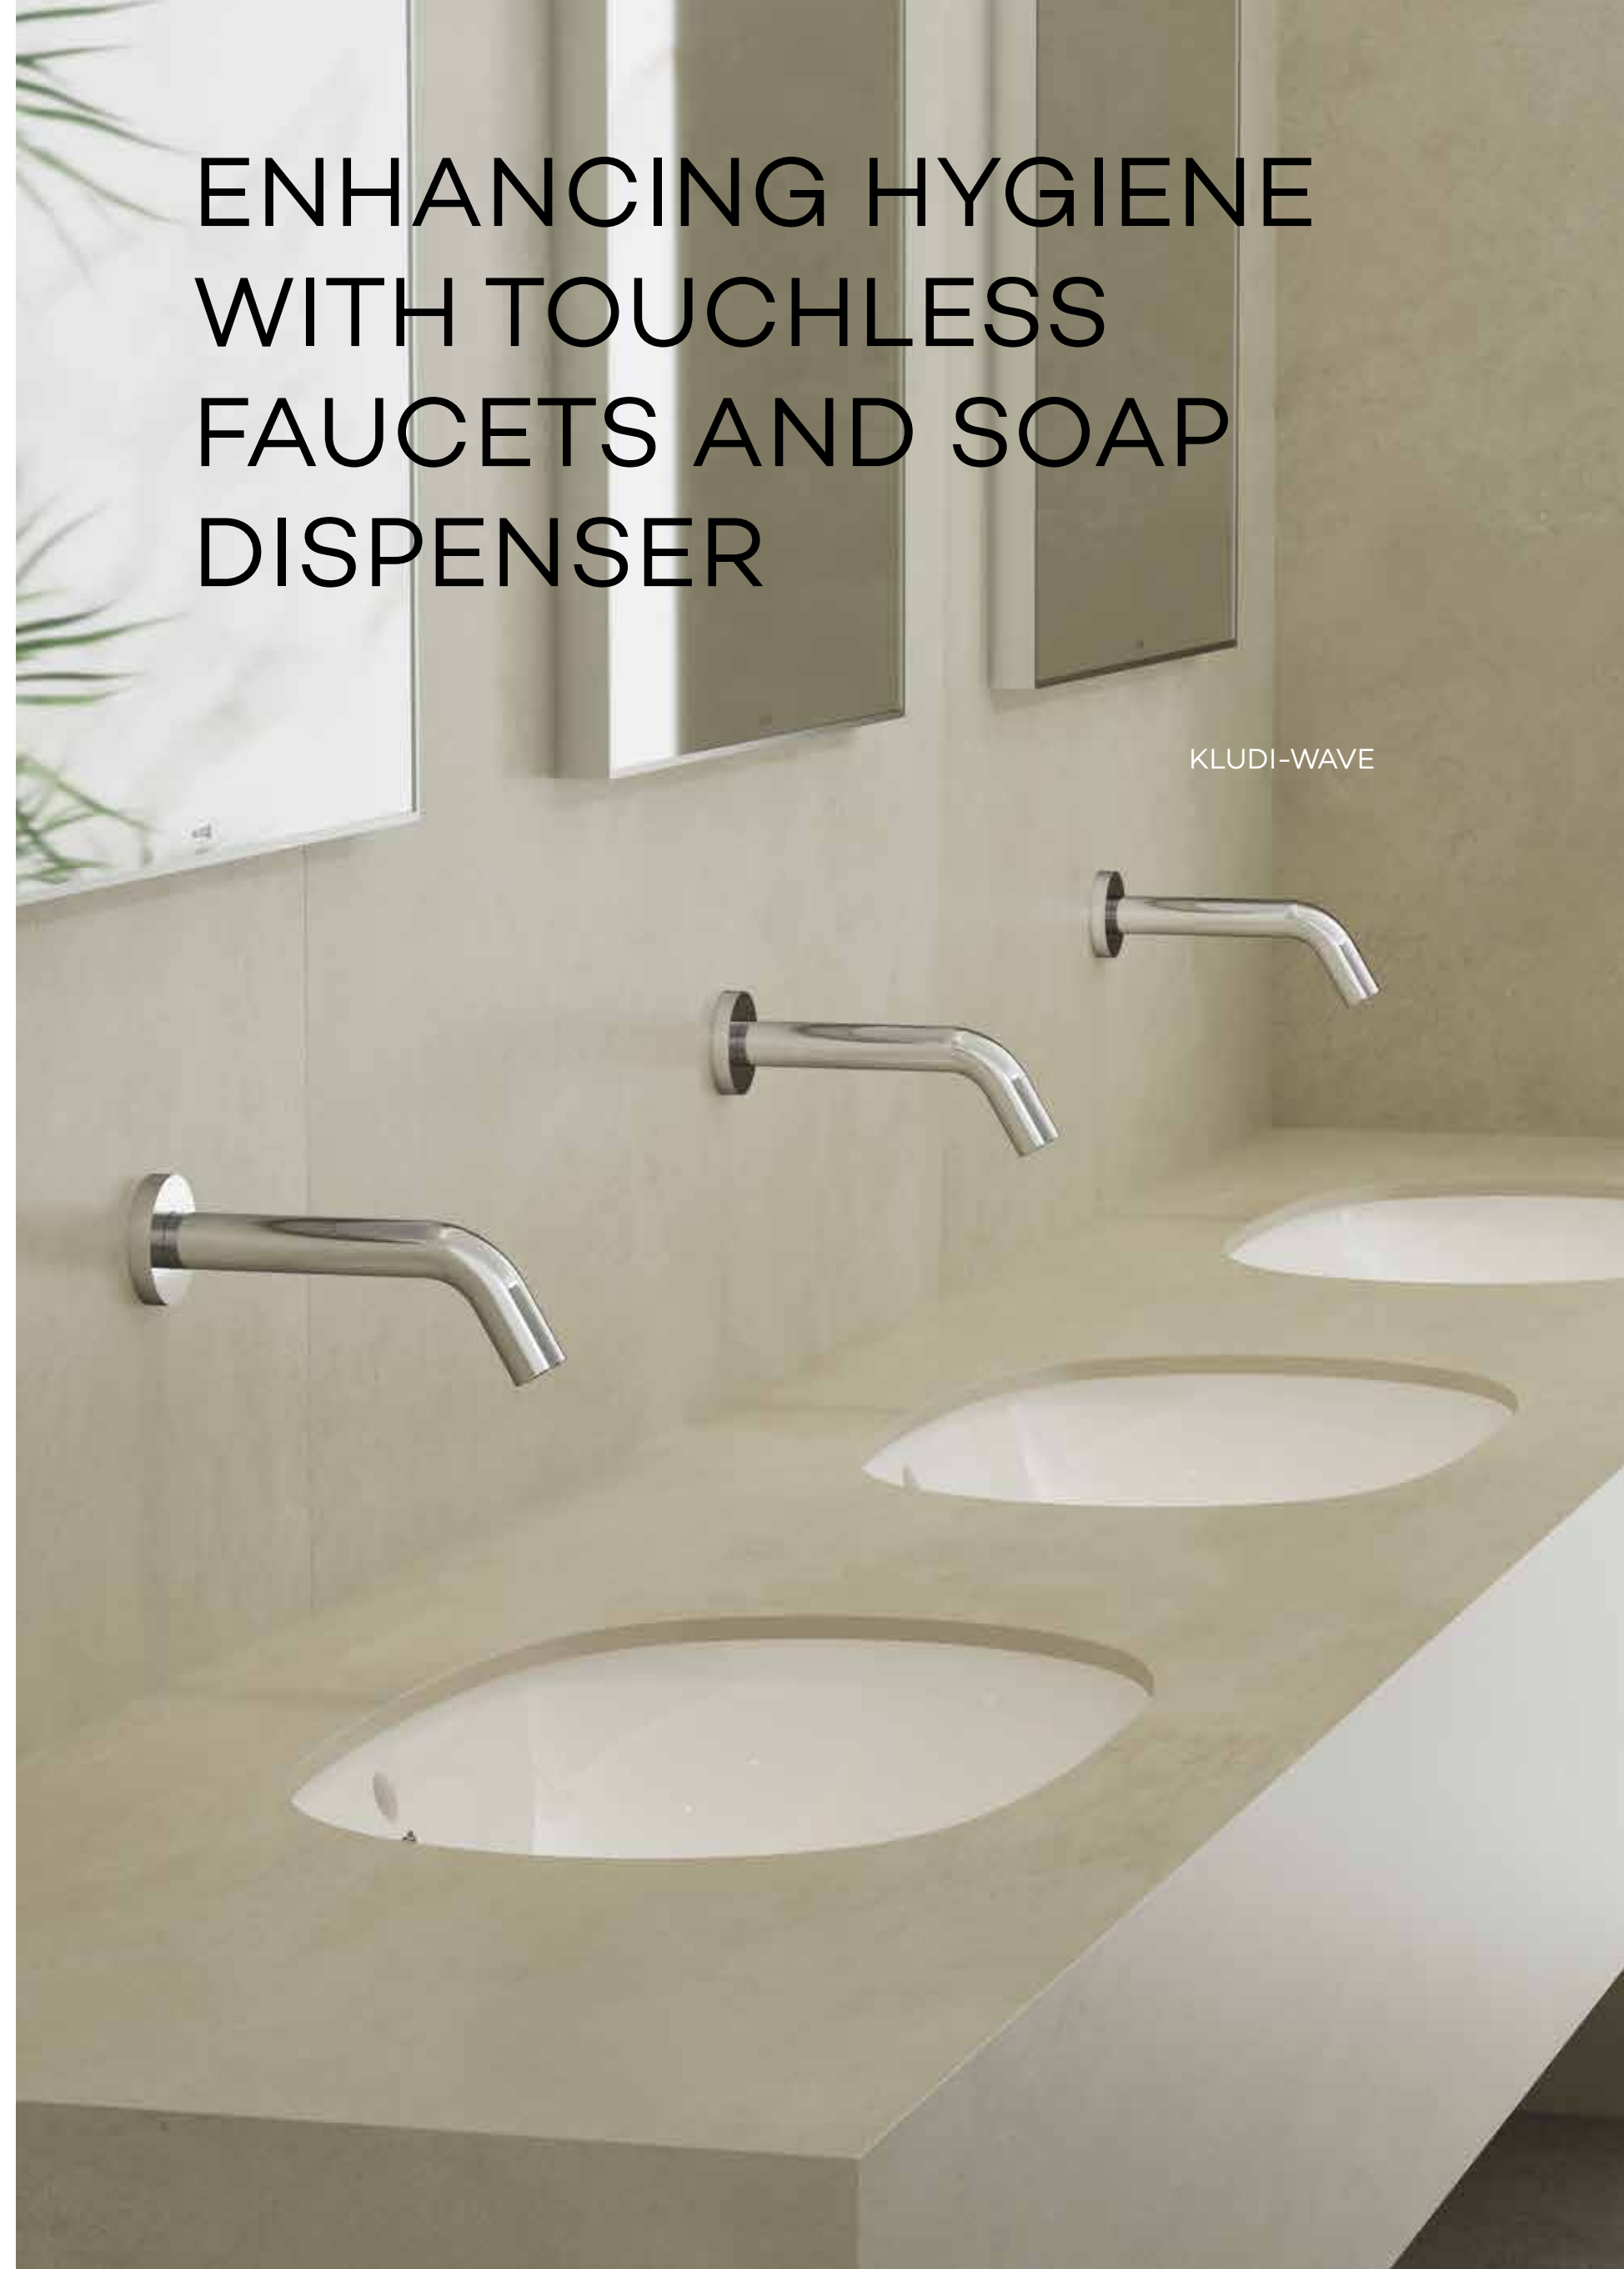

"Available for Middle East, Africa & Asian markets".

ENHANCING HYGIENE WITH TOUCHLESS FAUCETS AND SOAP DISPENSER

KLUDI-WAVE

The seamless design of KLUDI-WAVE sensor-operated fixtures contributes to a more sanitary environment, improving overall cleanliness. With growing emphasis on health and safety, sensor-based faucets and dispensers are now a standard in many public facilities. Provided with laser or IR sensor activation, KLUDI-WAVE products are available for wall or deck applications. The faucet features a sleek, slim design with a concealed sensor for a touchless, modern water experience.