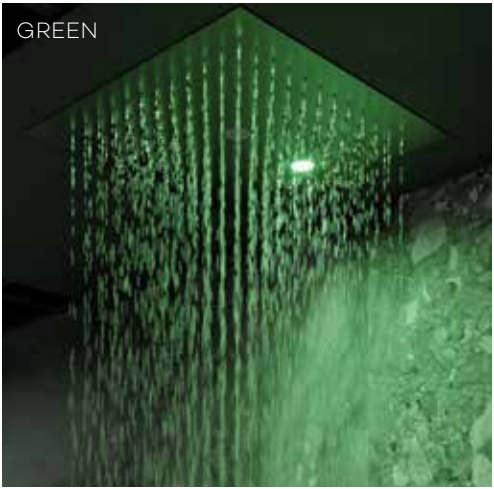

*“GEOMETRIC
PRECISION AND
GENTLE CURVES”*

A HAVEN OF WELLBEING

60x30 cm
Finishes: Chrome, Matt White, Matt Black, Brushed Gunmetal PVD, Brushed Bronze PVD and Brushed Gold PVD

SUMMER RAIN

WATERFALL

Please, do not disturb! KLUDI-ASANA is the ultimate wellness experience by KLUDI. An experience that refreshes all senses and at the same time allows a moment of "release". The large-format KLUDI-ASANA ceiling showers offer wellness with a real wow effect and the ultimate in showering comfort. They impress with their size alone, but even more so with their heavenly water experience.

KLUDI-ASANA

44x44 cm
Finishes: Chrome, Matt White, Matt Black, Brushed Gunmetal PVD, Brushed Bronze PVD and Brushed Gold PVD

Rain shower, clean jet or waterfall provide extra wellness. The special atmilight will lead you to a world of complete relaxation and will restore your mental and physical balance. KLUDI-ASANA ceiling showers are made of high-quality metal and are fully integrated into the ceiling so that they blend harmoniously into the bathroom.

BALANCE YOUR ENERGY THROUGH CHROMOTHERAPY

Atmolight colors

KLUDI-ASANA

PLEASANT SENSATIONS

KLUDI-ASANA Wellness product range, includes wall mounted Shower heads, wall mounted Mini-cilindric shower heads, wall mounted Waterfall and deck mounted Waterfall. All models are available in chrome, matt white, matt black, brushed gold PVD, brushed bronze PVD and brushed gunmetal PVD.