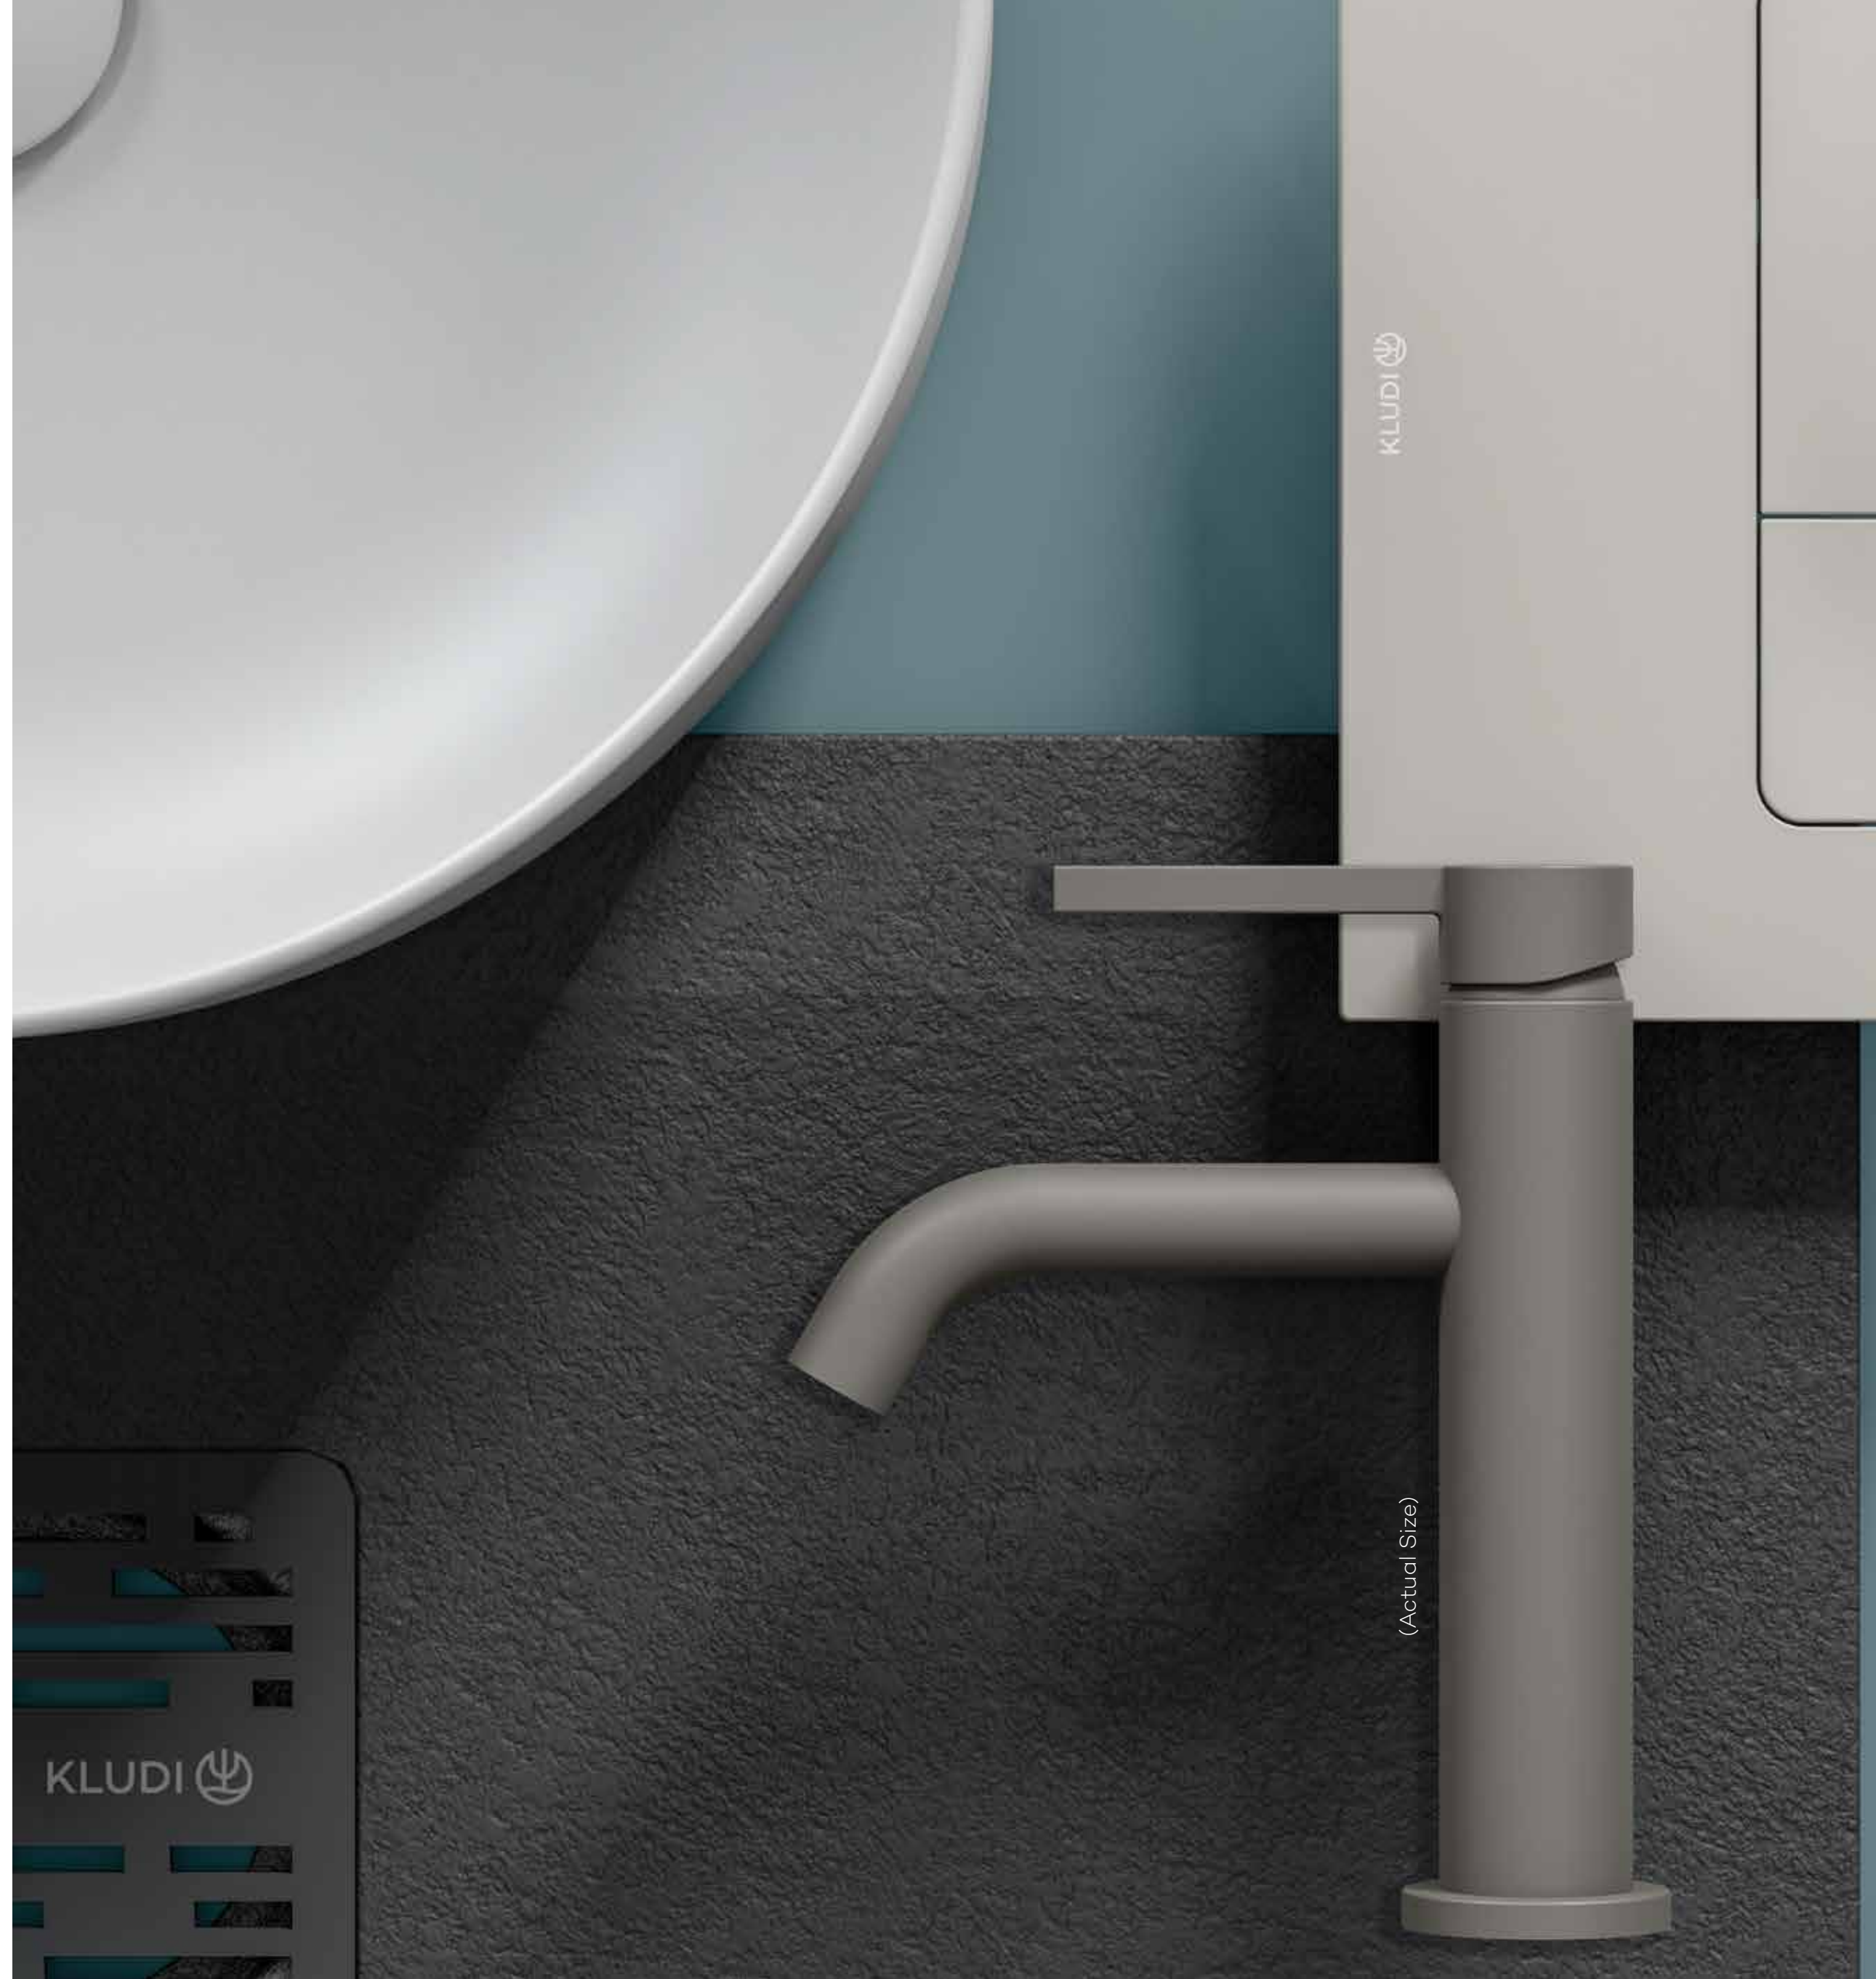

(Actual Size)