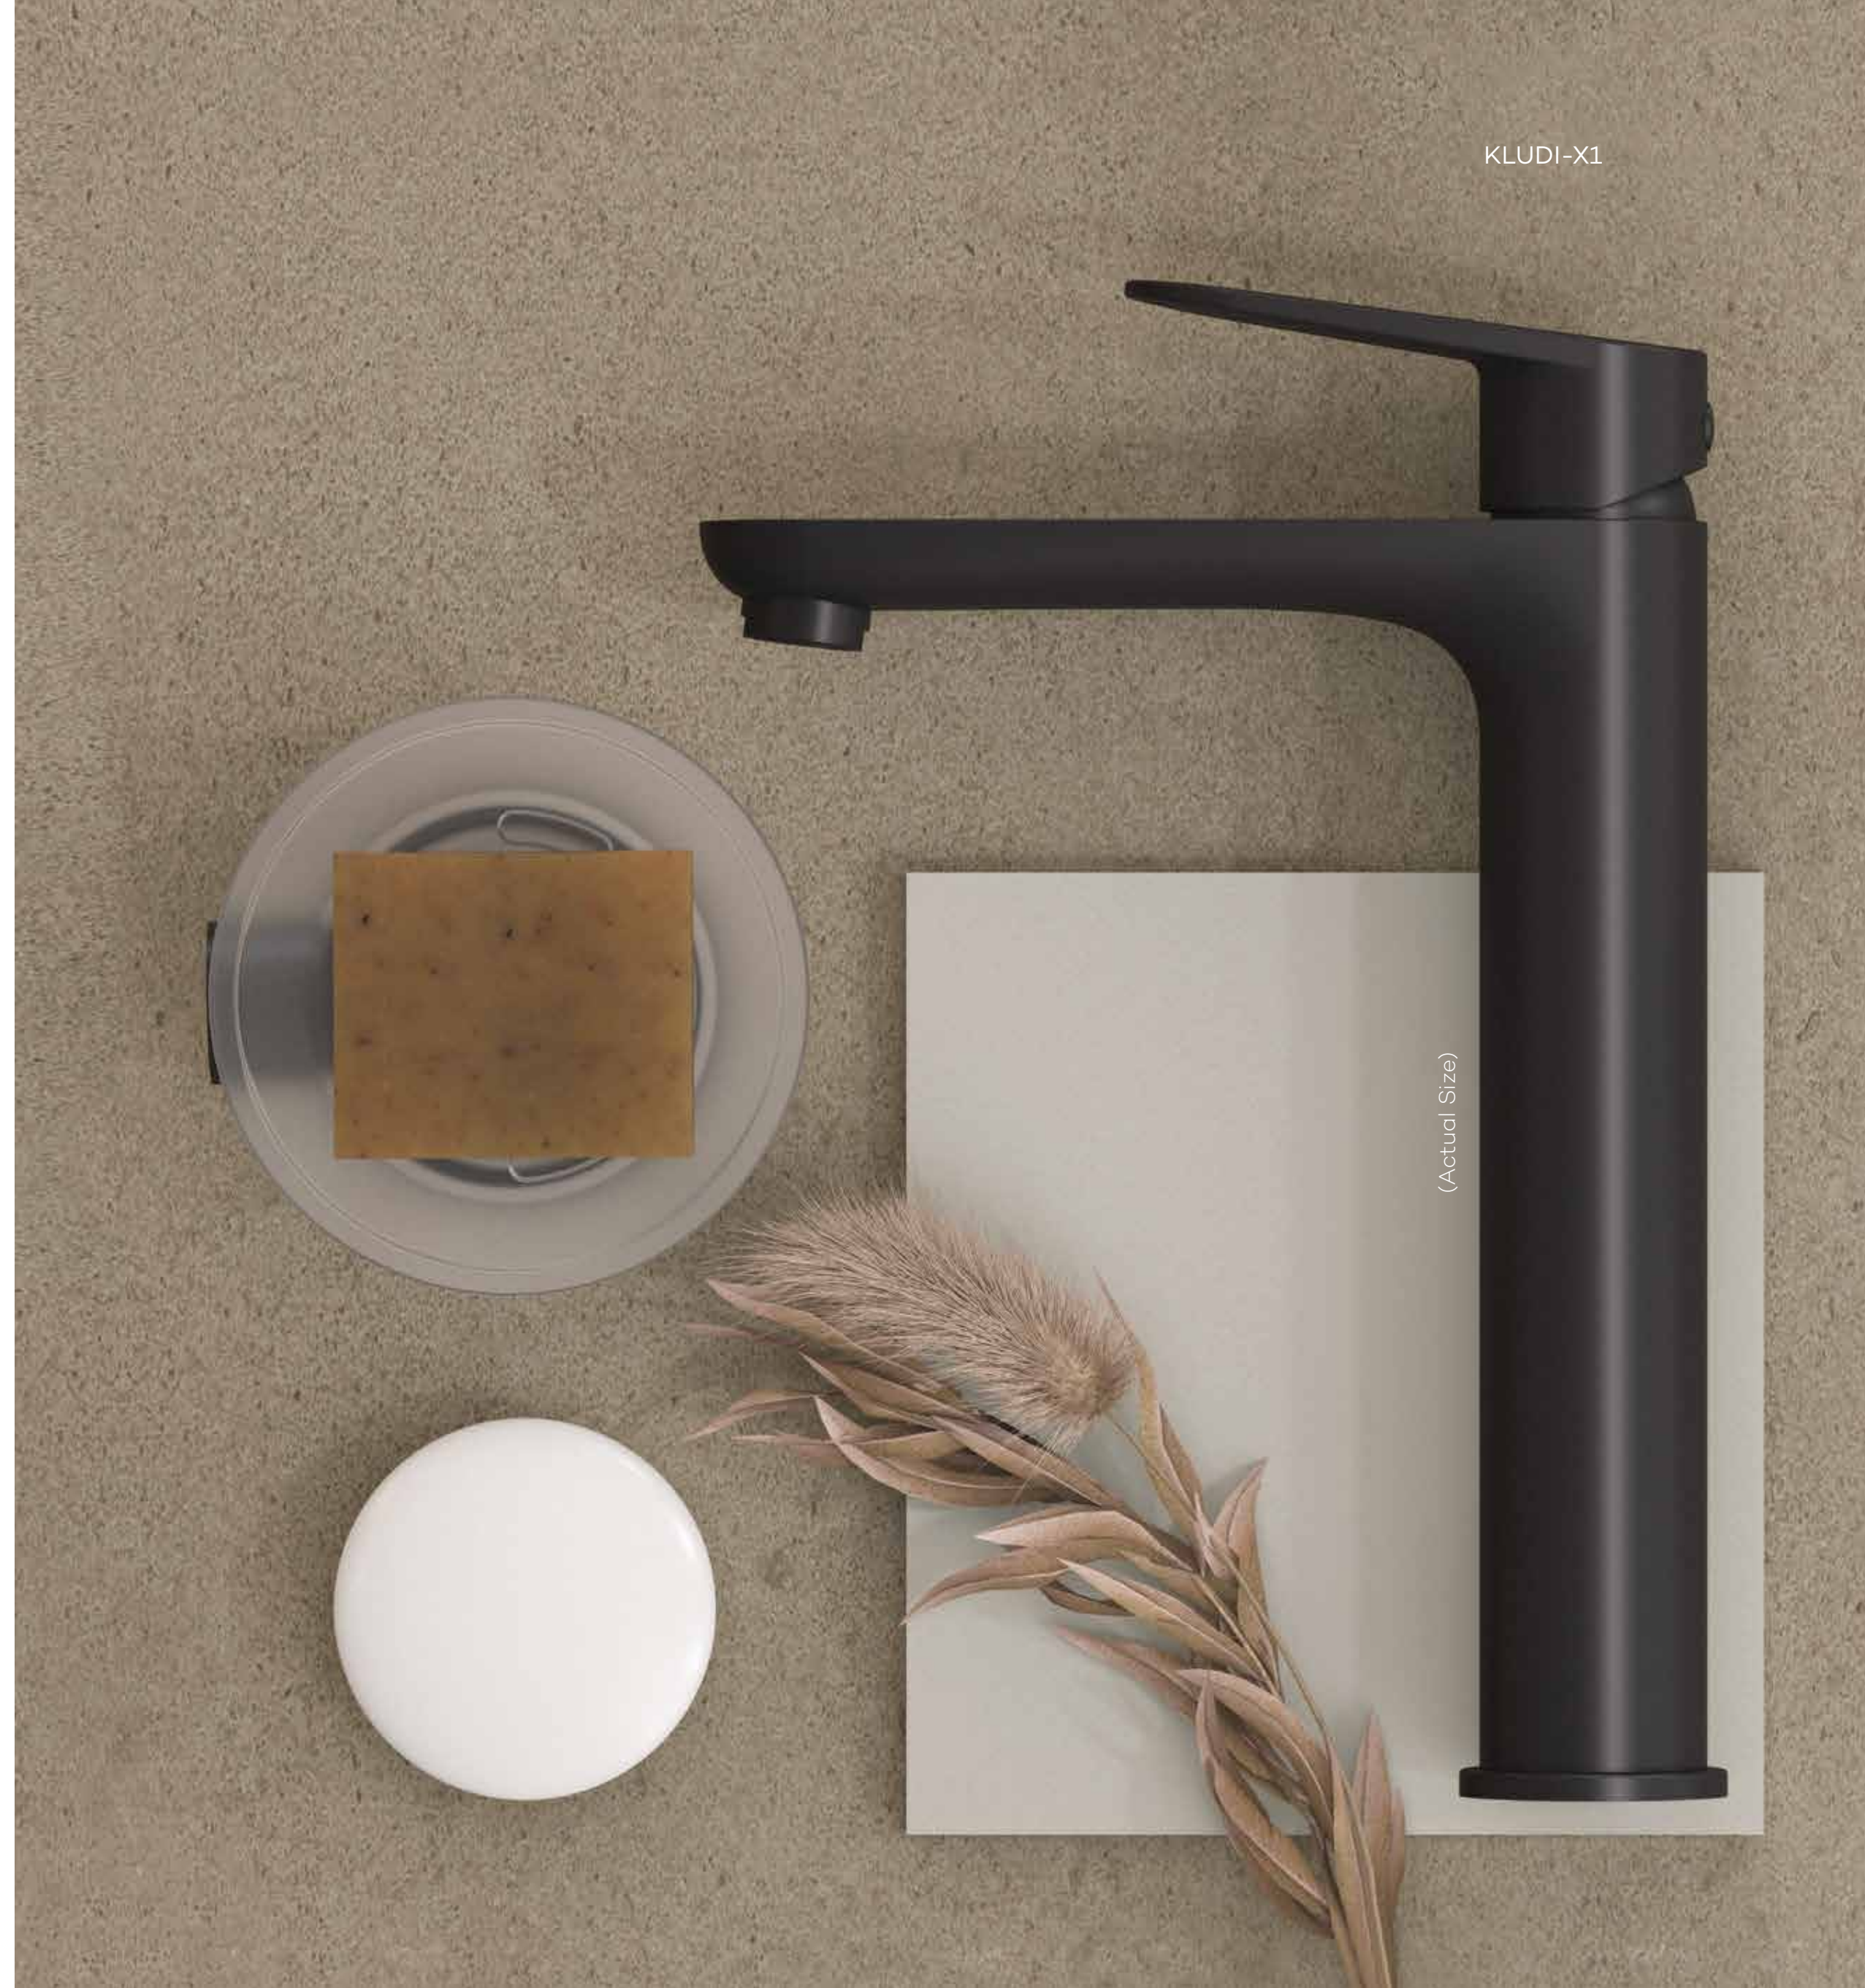

*“FRESH AND
VITAL, JUST
LIKE WATER”*