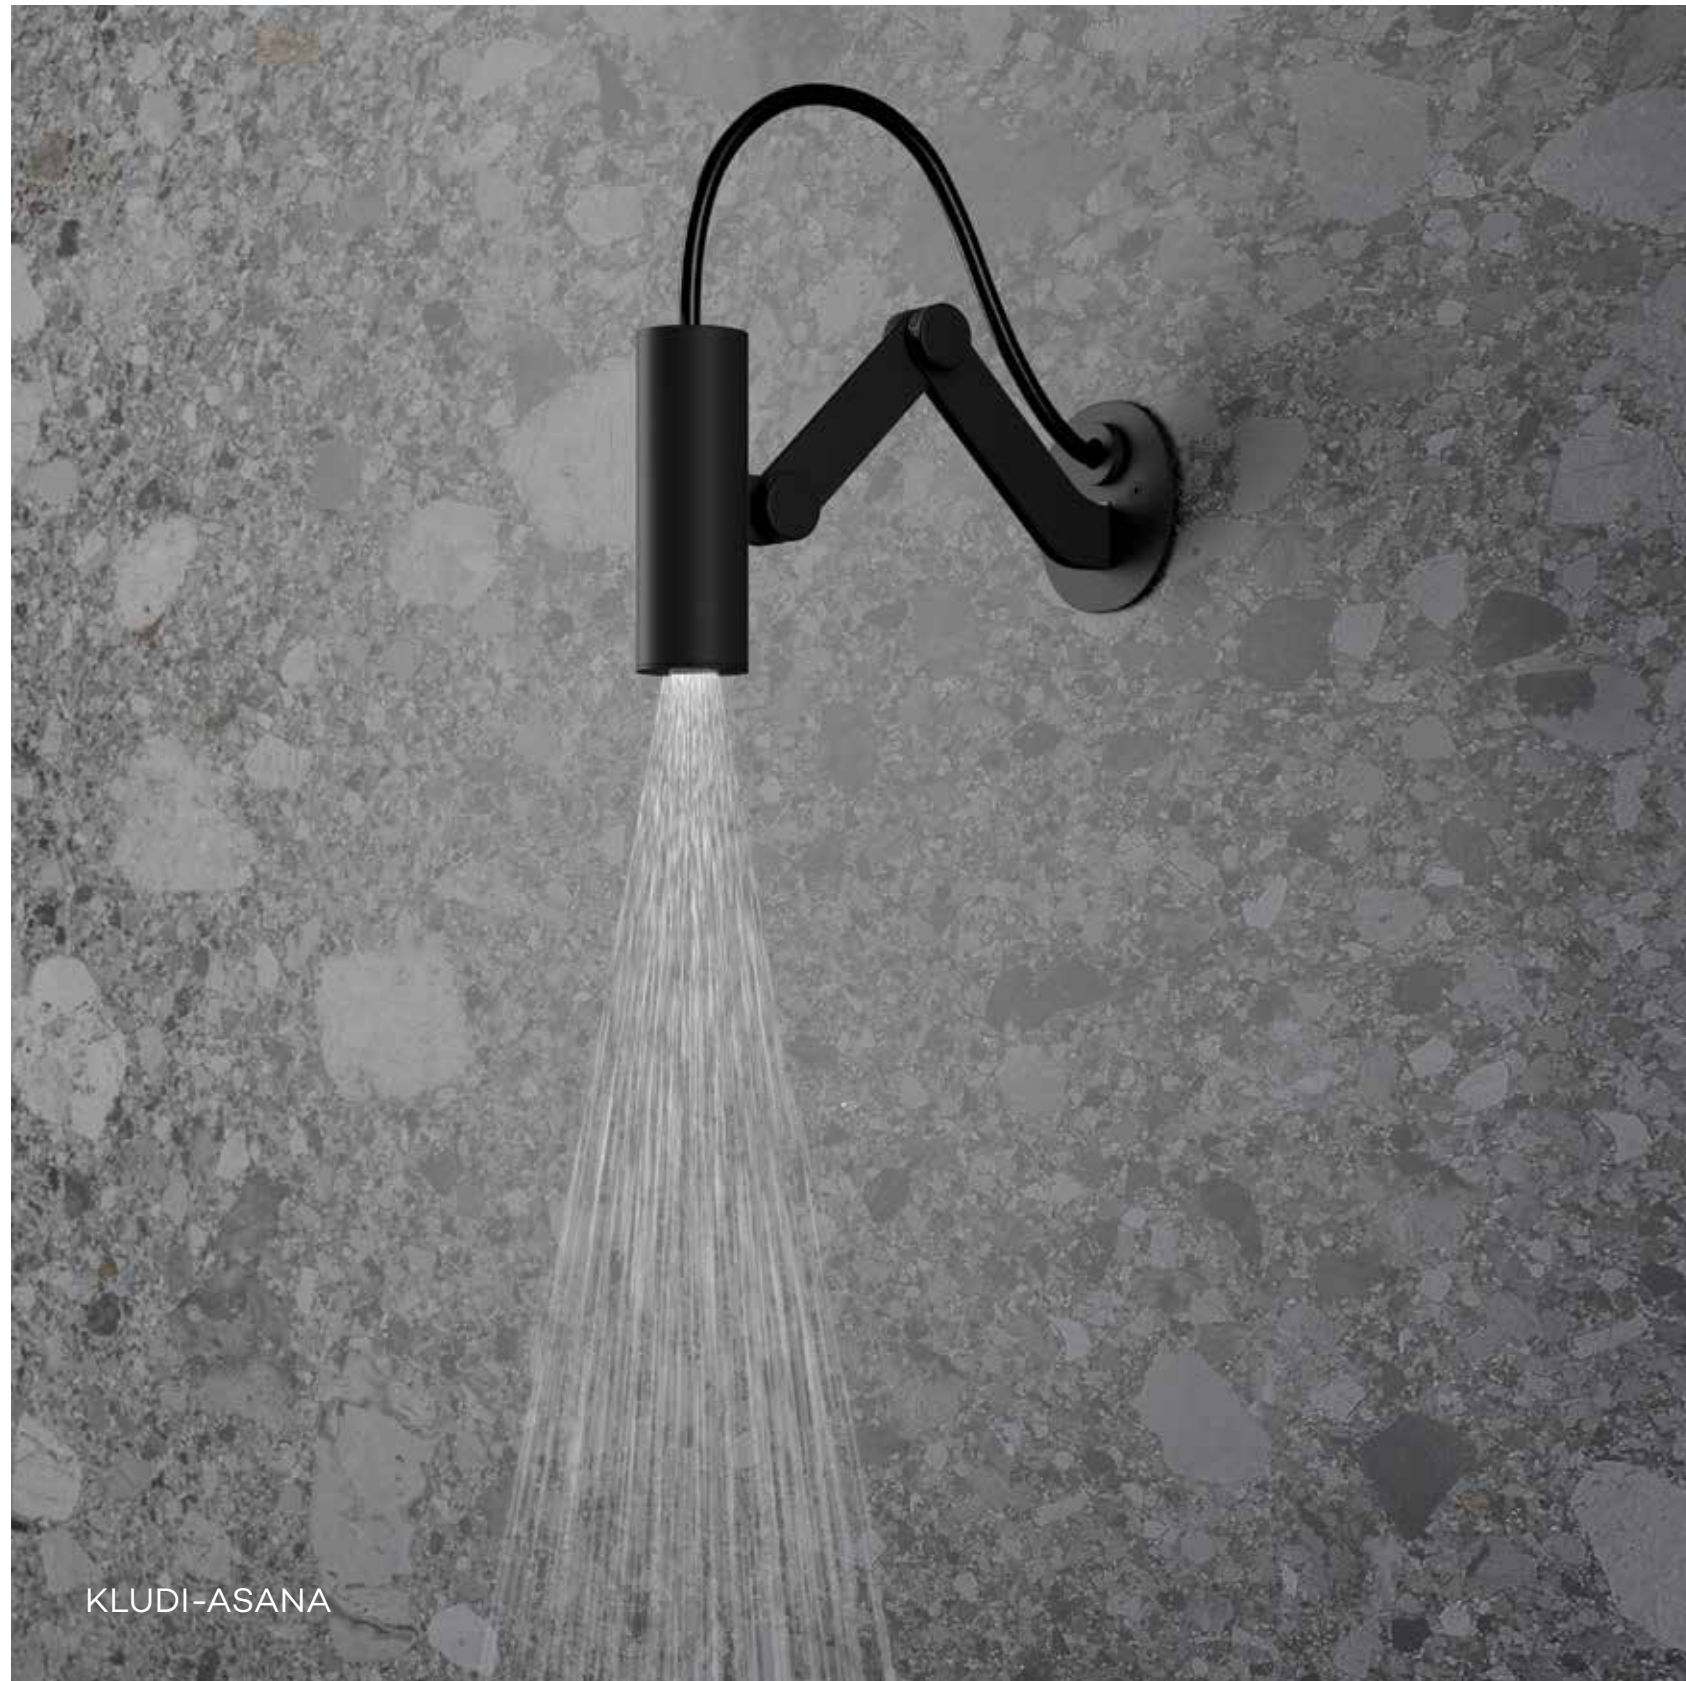

BALANCE YOUR ENERGY THROUGH CHROMOTHERAPY

Atmolight colors

KLUDI-ASANA

PLEASANT SENSATIONS

KLUDI-ASANA Wellness product range, includes wall mounted Shower heads, wall mounted Mini-cilindric shower heads, wall mounted Waterfall and deck mounted Waterfall. All models are available in chrome, matt white, matt black, brushed gold PVD, brushed bronze PVD and brushed gunmetal PVD.