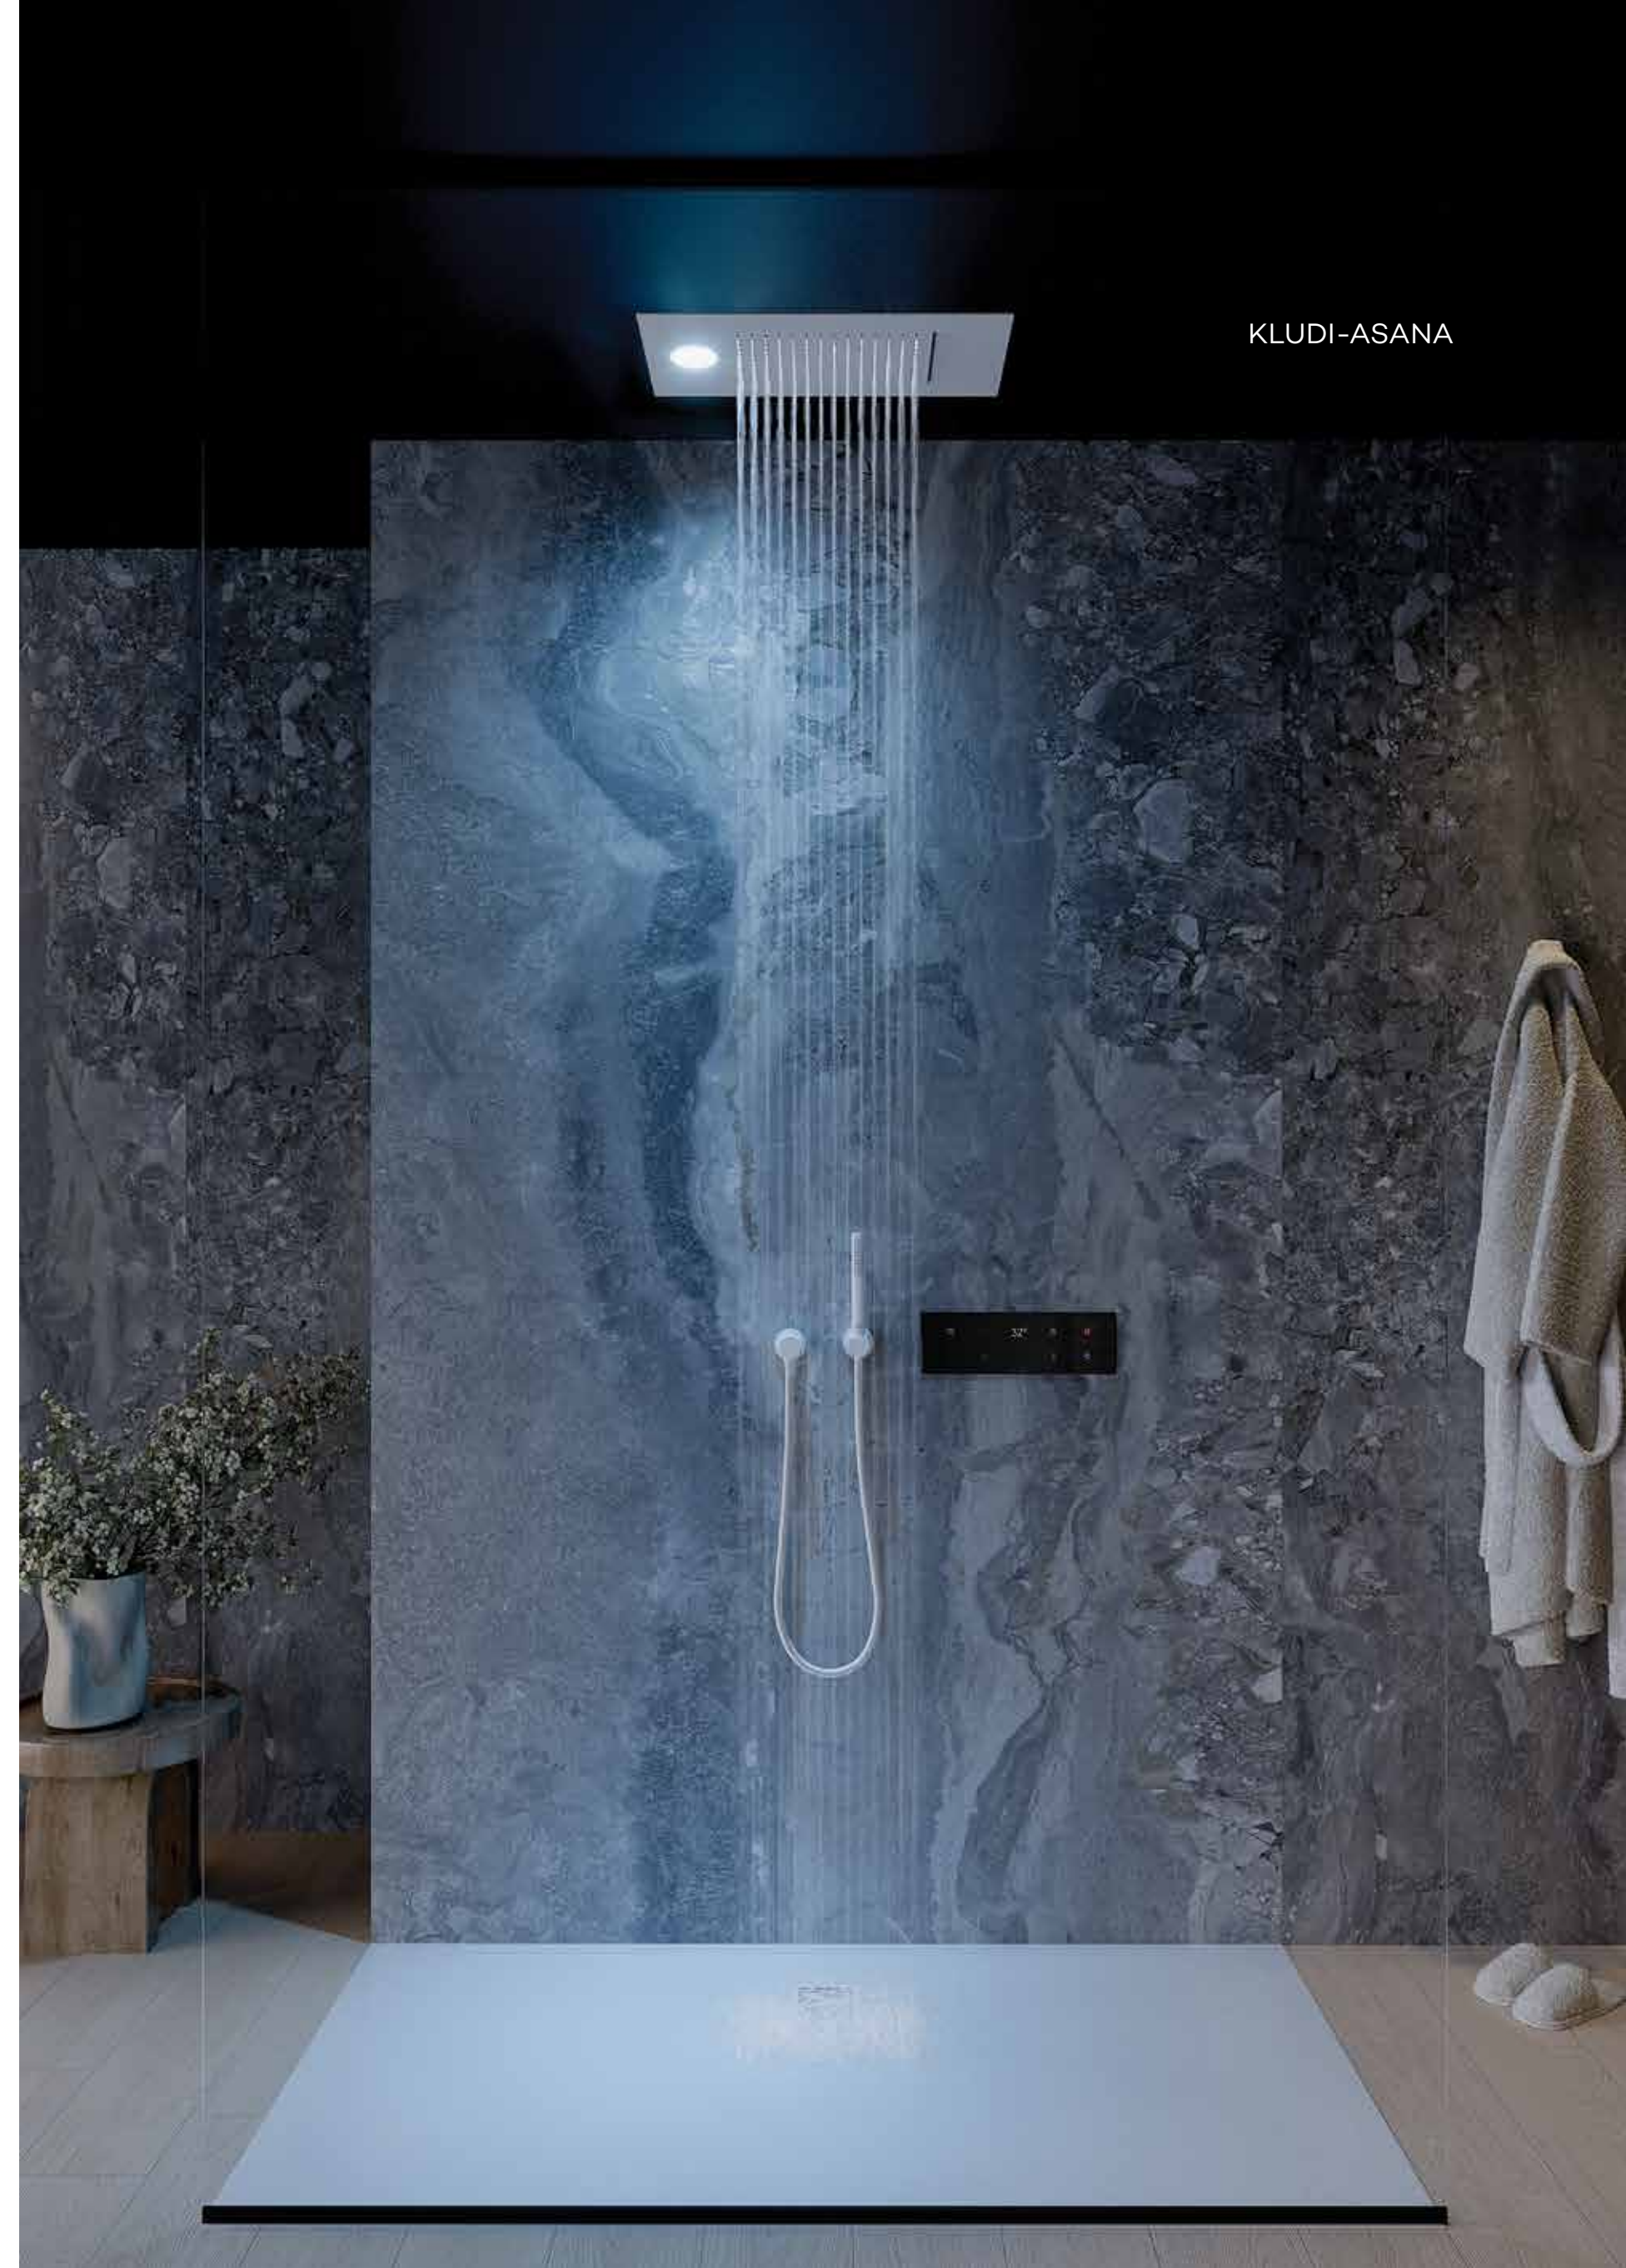

Please, do not disturb! KLUDI-ASANA is the ultimate wellness experience by KLUDI. An experience that refreshes all senses and at the same time allows a moment of "release". The large-format KLUDI-ASANA ceiling showers offer wellness with a real wow effect and the ultimate in showering comfort. They impress with their size alone, but even more so with their heavenly water experience.

KLUDI-ASANA