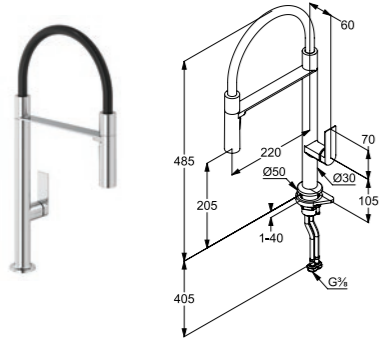

KLUDI-QORD

Product

Sink

Product description

KLUDI QORD kitchen faucet
single lever mixer
removable spout
automatic diverter: jet/aerator
1-hole mounted
solid lever, metal
lateral actuation
protected against back flow
ceramic cartridge
flow rate at 3 bar 6,5 l/min.
swivel spout (360°)
flexible hoses G3/8 DVGW approved
shank-fixing

Surface

- Chrome
- Deep Matt Black
- Brushed Nickel

Item No.

568590575
568596675
56859N575