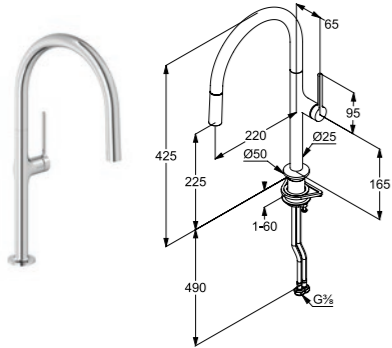

KLUDI-REEF

THE ULTRASLIM FAUCET WITH
SEAMLESS DESIGN

KLUDI-REEF

Product

Sink

Product description

KLUDI REEF kitchen faucet DN10
 single lever mixer
 extractable hand spray
 automatic diverter: jet/aerator
 1-hole mounted
 solid lever, metal
 lateral actuation
 protected against back flow
 ceramic cartridge
 flow rate at 3 bar 6,5 l/min.
 swivel spout (360°)
 flexible hoses G3/8 DVGW approved
 shank-fixing
 extractable hoses 250mm