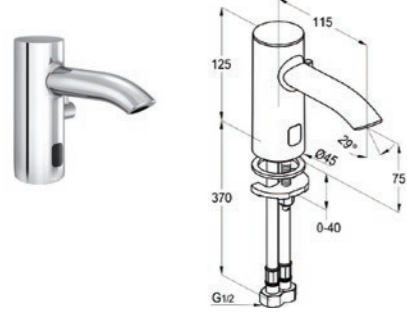

KLUDI-WAVE

Product

Tap

Product description

KLUDI-WAVE
electronic controlled basin mixer DN15
with 6 V Lithium Battery
single hole mounted
magnet-cartridge unit, with mixing shaft
with control handle
cache aerator M 16.5 x 1
flow rate 3.8 l/min
optical object-registration
rapid installation set
flexible high pressure supply
tubes 1/2" inch with
integrated back flow preventer

Surface

- Chrome **381000576-50**
- Brushed Gold PVD **38100N076-50**
- Brushed Bronze PVD **38100N176-50**
- Brushed Gunmetal PVD **38100N276-50**
- Brushed Nickel PVD **38100N576-50**

Item No.