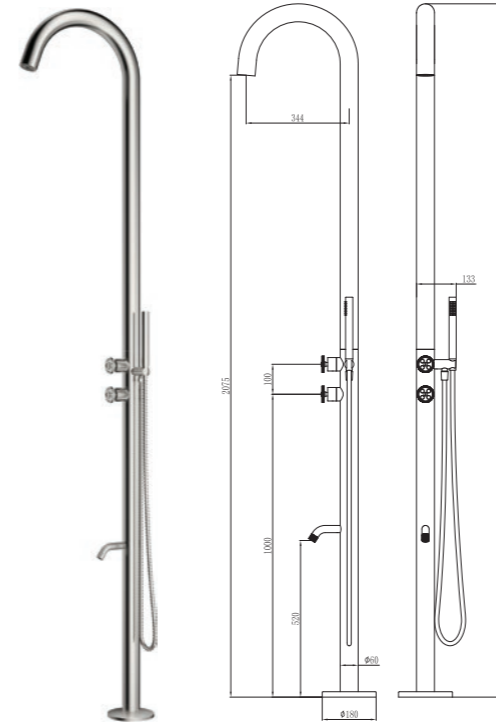

Product	Product description	Surface	Item No.
Bath Spouts 	KLUDI-A-QA bath spout DN15 wall fastening aerator M28 X 1 with sliding cover plate projection 170 mm in accordance to EN 200	<ul style="list-style-type: none"> ● Chrome ● Brushed Gold ● Brushed Bronze ● Brushed Gun Metal ● Brushed Nickel 	<ul style="list-style-type: none"> 1350805 13508N0 13508N1 13508N2 13508N5
	KLUDI-A-QA bath spout DN15 wall fastening aerator M 28 x 1 automatic diverter: shower to bathtub shower outlet 1/2 inch protected against back flow with sliding cover plate Ø 60 mm projection 170 mm	<ul style="list-style-type: none"> ● Chrome ● Brushed Gold ● Brushed Bronze ● Brushed Gun Metal ● Brushed Nickel 	<ul style="list-style-type: none"> 1351005 13510N0 13510N1 13510N2 13510N5

KLUDI-RIVIERA

TRANSFORM YOUR OUTDOORS

KLUDI-RIVIERA

Product

Product description

● Stainless Steel Finish **80400F8-00**

KLUDI-RIVIERA outdoor shower
 freestanding stand mounting
 trim set with pre-installation set
 with headshower, handshower, feetshower
 with shower holder
 with ceramic rotary valve 180° for shut off
 and temperature adjustment"
 diverter head-hand-feetshower
 as rotary ceramic valve 360° diverter cartridge
 protected against back flow
 shower outlet G1/2
 pre-installation set
 connection cold water G1/2 / hot water G1/2
 with fixing material

head shower
 1 spray pattern
 volume
 with cleaning system

hand shower
 1 spray pattern
 volume
 with cleaning system
 sieve seal

shower hose
 S.S
 G1/2 x G1/2 x 1500mm

feetshower
 fixed spout
 aerator M22