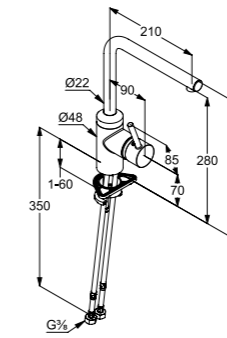

Product description

KLUDI L-INE
single lever sink mixer DN 10
solid lever
single hole mounted
flow rate 7,6 l/min at 3 bar
PCA caché-Laminar-flow regulator M 16,5 x 1
ceramic cartridge with hot water limitation
swivelling spout (360°)
rapid installation set
flexible hoses G 3/8
noise level I

- Chrome

428140577