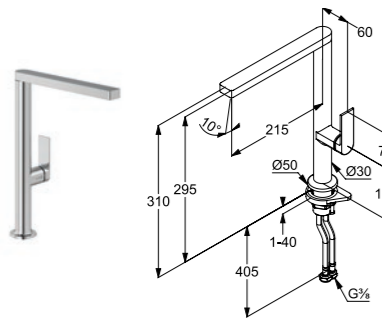

KLUDI QORD kitchen faucet
single lever mixer
1-hole mounted
solid lever, metal
lateral actuation
aerator M24
ceramic cartridge
flow rate at 3 bar 12 l/min.
swivel spout (360°)
flexible hoses G3/8 DVGW approved
shank-fixing

- Chrome
- Deep Matt Black
- Brushed Nickel

568030575
568036675
56803N575