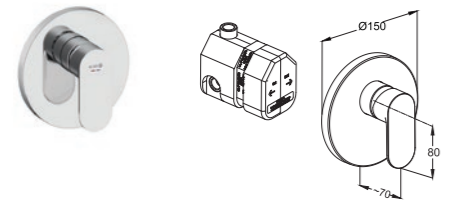

KLUDI-X1 concealed shower mixer

single lever
trim set
wall mounted
solid lever

- Chrome

377530565

COMING SOON

Required Accessories:

PRE-INSTALLATION
concealed body DN 15

38828