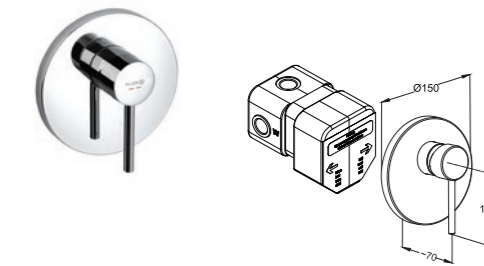

KLUDI-BOZZ
concealed single lever shower mixer
trim set
solid lever

- Chrome
- Brushed Gold
- Brushed Bronze
- Brushed Nickel

384200576
38420N076
38420N176
38420N576

Required Accessories:
PRE-INSTALLATION
concealed body DN 15

38828

NEW