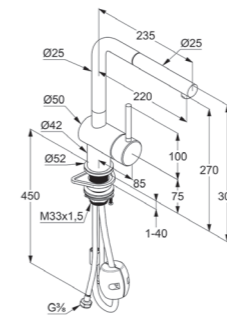

- Chrome
- Matt White
- Deep Matt Black

423000577
 423005377
 423006677

KLUDI-L STEEL

Product

Product description

KLUDI L STEEL
single lever sink mixer DN 10
 swivelling spout, pull-out spout
 solid lever
 material: stainless steel
 single hole mounted
 flow regulator M 18 x 1
 flow rate 8 l/min at 3 bar
 swivelling spout (180°)
 ceramic cartridge
 protected against back flow
 flexible hoses G 3/8
 with shank fastening