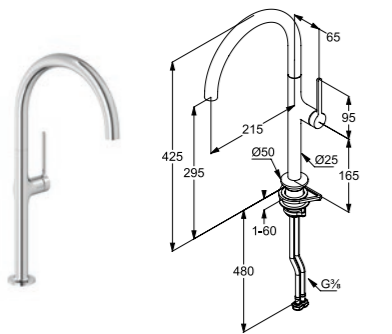

KLUDI REEF kitchen faucet DN10
single lever mixer
1-hole mounted
solid lever, metal
lateral actuation
aerator M18,5
ceramic cartridge
flow rate at 3 bar 6,5 l/min.
swivel spout (360°)
flexible hoses G3/8 DVGW approved
shank-fixing

- Chrome
- Deep Matt Black
- Brushed Gold
- Brushed Bronze
- Brushed Gunmetal
- Brushed Nickel

- 508030575
- 508036675
- 50803N075
- 50803N175
- 50803N275
- 50803N575

64