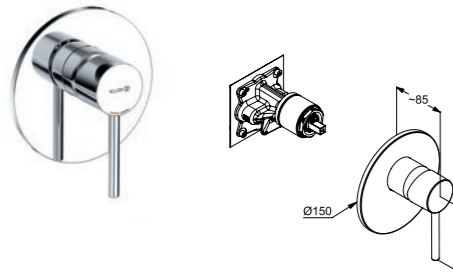

Shower

KLUDI-BOZZ
concealed single lever shower mixer
concealed valve with functional unit
solid lever
ceramic cartridge with hot water limitation

- Chrome
- Matt Black
- Matt White
- Brushed Gold
- Brushed Bronze
- Brushed Nickel

387550576
387553976
387555376
38755N076
38755N176
38755N576

NEW

Required Accessories:
KLUDI SLIM.BOXX
concealed body DN 20

88022