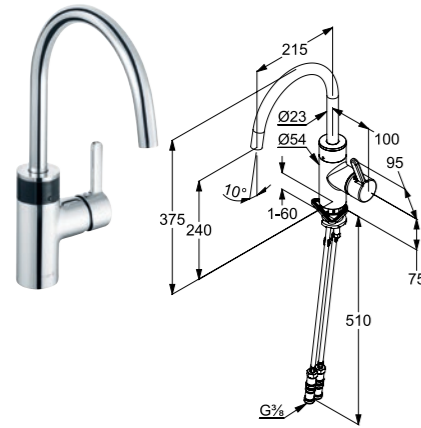

KLUDI-E-GO

Product

Product description

KLUDI E-GO
electronic controlled single lever sink mixer DN 10
 solid lever
 single hole mounted
 caché-aerator M 21,5 x 1
 ceramic cartridge with hot water limitation
 Flow rate manual operation 10,5 l/min at 3 bar
 Flow rate electronic release approx. 5,0 l/min at 3 bar
 adjustable temperature through lever setting
 optical object-detection
 automatic initial sensor measurement
 electronic unit with battery control device
 6 V lithium battery CR-P2
 with magnet-cartridge-valve
 swivelling spout (360°)
 backflow preventer with dirt trap screens
 with optional hygienic flushing every 12 or 24 hours
 rapid installation set
 flexible hoses G 3/8
 noise level I