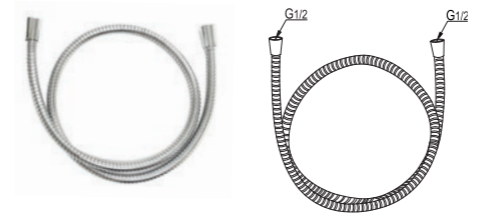

Hoses	KLUDI-A-QA Pull out anti explosive hose with S.S braided G1/2" x G1/2" x 1200 mm	● Chrome	6107505-00
		● Brushed Gold	61075N0-00
		● Brushed Bronze	61075N1-00
		● Brushed Gun Metal	61075N2-00
		● Brushed Nickel	61075N5-00