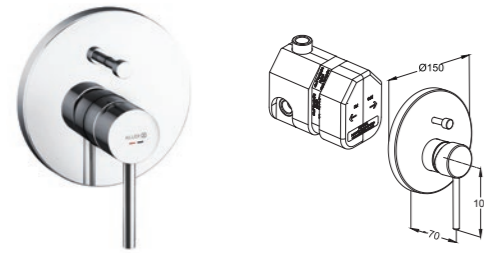

KLUDI-BOZZ

Product

Bath and Shower

Product description

KLUDI-BOZZ
concealed single lever bath and shower mixer
 solid lever
 ceramic cartridge with hot water limitation
 flow rate handshower 24 l/min at 3 bar
 autom. diverter shower/bathtub
 with PUSH & SWITCH Button

Surface

- Chrome
- Matt Black
- Matt White
- Brushed Gold
- Brushed Bronze
- Brushed Nickel

Item No.

387590576
387593976
387595376
38759N076
38759N176
38759N576

NEW

Required Accessories:
 KLUDI SLIM.BOXX
 concealed body DN 20

88022

KLUDI-BOZZ
concealed single lever bath and shower mixer
 trim set
 solid lever
 automatic push type diverter.
 shower to bath tub

- Chrome
- Brushed Gold
- Brushed Bronze
- Brushed Nickel

384290576
38429N076
38429N176
38429N576