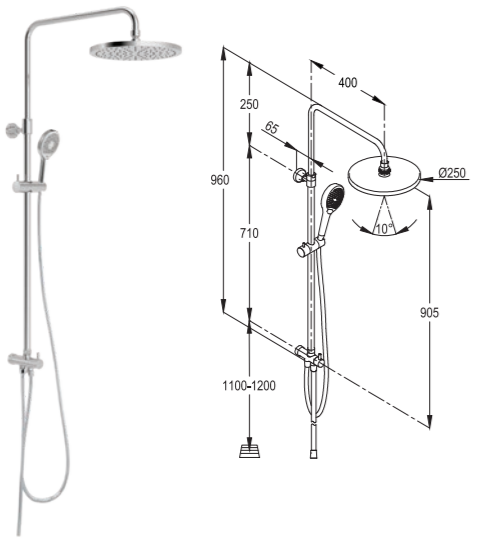

KLUDI-A-QA

Product	Product description	Surface	Item No.
Dual Showers	KLUDI-A-QA Dual shower system L = 960 mm wall fastening hand and head shower two way ceramic diverter with 3S hand held shower 1/2 inch ridgeless adjustable shower holder vertically and cylindrically adjustable shower holder shower hose 1/2 x 1/2 inch x 1500mm with fixing kit swivel Round head shower connecting hose mixer to dual shower 1/2 x 1/2 inch x 800 mm	● Chrome	6819305-00
		● Brushed Gold	68193N0-00
		● Brushed Bronze	68193N1-00
		● Brushed Gun Metal	68193N2-00
		● Brushed Nickel	68193N5-00