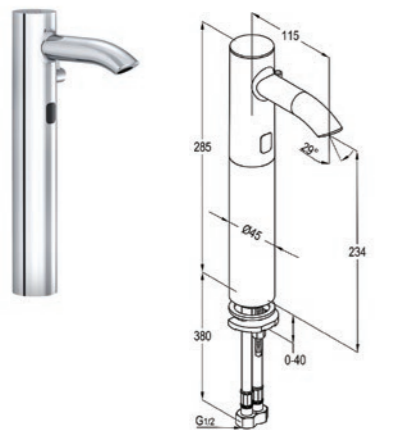

KLUDI-WAVE
electronic controlled HR basin mixer DN 15
with 6 V Lithium Battery
single hole mounted
magnet-cartridge unit, with mixing shaft
with control handle
cache aerator M 16.5 x 1
flow rate 3.8 l/min
optical object-registration
rapid installation set
flexible high pressure supply
tubes 1/2" inch with
integrated back flow preventer

- Chrome **381060576-50**
- Brushed Gold PVD **38106N076-50**
- Brushed Bronze PVD **38106N176-50**
- Brushed Gunmetal PVD **38106N276-50**
- Brushed Nickel PVD **38106N576-50**