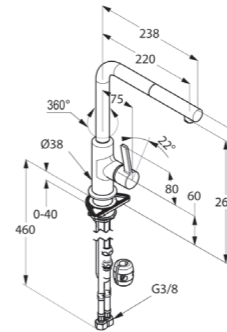

Product description

KLUDI L-INE S
single lever sink mixer DN 10
solid lever
single hole mounted
ceramic cartridge
flow regulator M 16 x 1
flow rate 6,2 l/min at 3 bar
swivelling (360°) pull-out spout
protected against back flow
flexible hoses G 3/8
with shank fastening

- Chrome
- Matt Black
- Matt White/Chrome
- Matt Black/Chrome

408510575
408513975
408519375
408518775