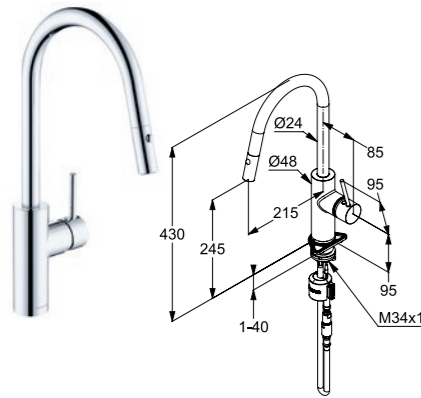

Surface

- Chrome
- Deep Matt Black

Item No.

422100575
 422106675

NEW

KLUDI E-GO VOICE
Voice-controlled electronic single lever sink mixer DN 10
 single hole mounted
 swivelling spout (360°), pull-out hand spray
 automatic diverter: shower/spray
 Water connection box IP53
 electronic control unit
 Connection between water connection box
 and electronic
 control unit via cable
 manual operation via lever
 Two individually preset water quantities
 can be accessed
 via the lever
 Programmable voice commands for contactless operation
 via APP connection with Amazon Alexa/Google Home
 powered by 230 V mains supply
 Inlet hoses G3/8 x G1/2
 Connection cold water/ hot water G 1/2
 backflow preventer with dirt trap screens
 hygienic rinse can be activated via APP
 Thermal disinfection max. 70°C possible,
 Can be activated via APP
 rapid installation set

- Chrome
- Matt White
- Deep Matt Black

423000577
 423005377
 423006677

KLUDI-L STEEL

Product

Product description

KLUDI L STEEL
single lever sink mixer DN 10
 swivelling spout, pull-out spout
 solid lever
 material: stainless steel
 single hole mounted
 flow regulator M 18 x 1
 flow rate 8 l/min at 3 bar
 swivelling spout (180°)
 ceramic cartridge
 protected against back flow
 flexible hoses G 3/8
 with shank fastening