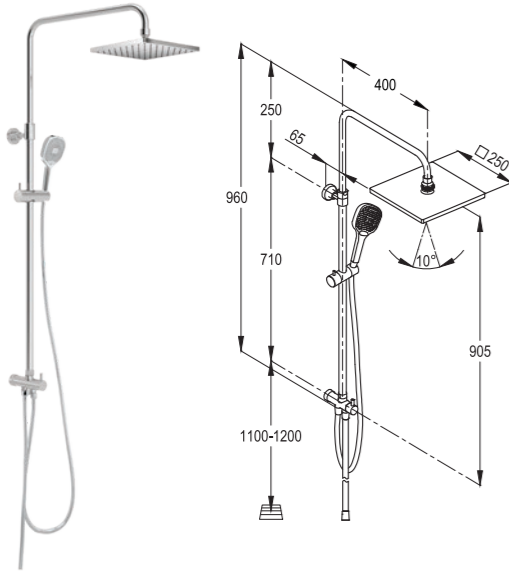

Dual Showers	KLUDI-A-QA Dual shower system L = 960 mm wall fastening hand and head shower two way ceramic diverter with 3S hand held shower 1/2 inch ridgeless adjustable shower holder vertically and cylindrically adjustable shower holder shower hose 1/2 x 1/2 inch x 1500mm with fixing kit swivel square head shower connecting hose mixer to dual shower 1/2 x 1/2 inch x 800 mm	● Chrome	6819405-00
		● Brushed Gold	68194N0-00
		● Brushed Bronze	68194N1-00
		● Brushed Gun Metal	68194N2-00
		● Brushed Nickel	68194N5-00