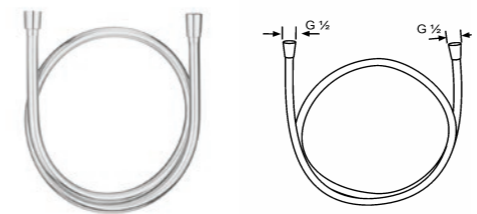

Product	Product description	Surface	Item No.
Hoses	KLUDI-A-QA Supreme Hose with conical nut G1/2 x 1/2 inch x 1200mm	● Chrome	6107305-00
		● Brushed Gold	61073N0-00
		● Brushed Bronze	61073N1-00
		● Brushed Gun Metal	61073N2-00
		● Brushed Nickel	61073N5-00