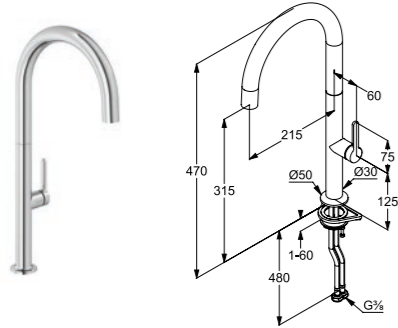

KLUDI AUREA kitchen faucet
single lever mixer
1-hole mounted
solid lever, metal
lateral actuation
aerator M18,5
ceramic cartridge
flow rate at 3 bar 6,5 l/min.
swivel spout (360°)
flexible hoses G3/8 DVGW approved
shank-fixing

- Chrome
- Deep Matt Black
- Brushed Nickel

558030575
558036675
55803N575