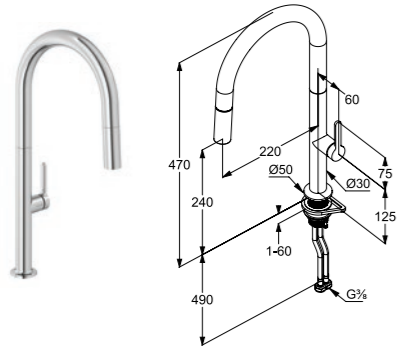

Fused base

Only hot and cold water connection hose needed due to innovative spring mechanism

KLUDI-REEF

KLUDI-AUREA

A PERFECT BLEND OF STYLE
AND FUNCTION

KLUDI-AUREA

Product

Sink