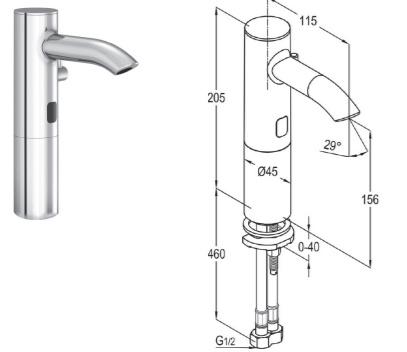

KLUDI-WAVE
electronic controlled XL basin mixer DN 15
with 6 V Lithium Battery
single hole mounted
magnet-cartridge unit, with mixing shaft
with control handle
cache aerator M 16.5 x 1
flow rate 3.8 l/min
optical object-registration
rapid installation set
flexible high pressure supply
tubes 1/2" inch with
integrated back flow preventer

- Chrome **381070576-50**
- Brushed Gold PVD **38107N076-50**
- Brushed Bronze PVD **38107N176-50**
- Brushed Gunmetal PVD **38107N276-50**
- Brushed Nickel PVD **38107N576-50**