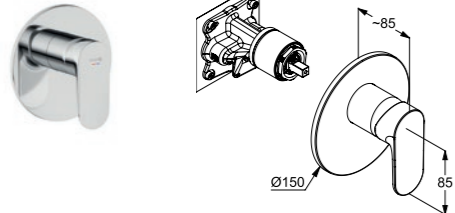

COMING SOON

45

KLUDI-X1

Product

Shower

Product description

KLUDI-X1 shower mixer
single lever mixer
wall mounted
solid lever, metal
protected against back flow
shower outlet G1/2
ceramic cartridge
flow rate at 3 bar 23 l/min.
S-unions G1/2 x G3/4

Surface

- Chrome
- Matt Black

Item No.

328310575
328313975

KLUDI-X1 concealed shower mixer

single lever mixer
trim set without pre-installation set
trim set with functional unit
wall mounted
solid lever, metal
ceramic cartridge with hot water safety device
flow rate at 3 bar 28 l/min.