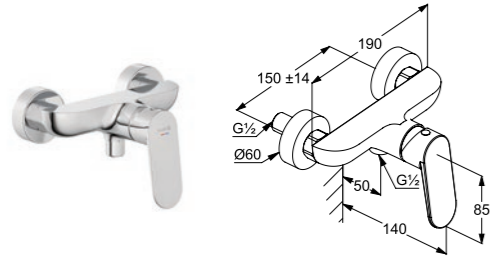

KLUDI-X1

Product

Shower

Product description

KLUDI-X1 shower mixer
single lever mixer
wall mounted
solid lever, metal
protected against back flow
shower outlet G1/2
ceramic cartridge
flow rate at 3 bar 23 l/min.
S-unions G1/2 x G3/4

Surface

- Chrome
- Matt Black

Item No.

328310575
328313975