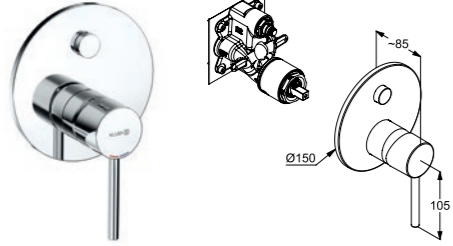

KLUDI-BOZZ

Product

Bath and Shower

Product description

KLUDI-BOZZ
concealed single lever bath and shower mixer
solid lever
ceramic cartridge with hot water limitation
flow rate handshower 24 l/min at 3 bar
autom. diverter shower/bathtub
with PUSH & SWITCH Button

Surface

- Chrome
- Matt Black
- Matt White
- Brushed Gold
- Brushed Bronze
- Brushed Nickel

Item No.

387590576
387593976
387595376
38759N076
38759N176
38759N576

NEW

Required Accessories:
KLUDI SLIM.BOXX
concealed body DN 20

88022